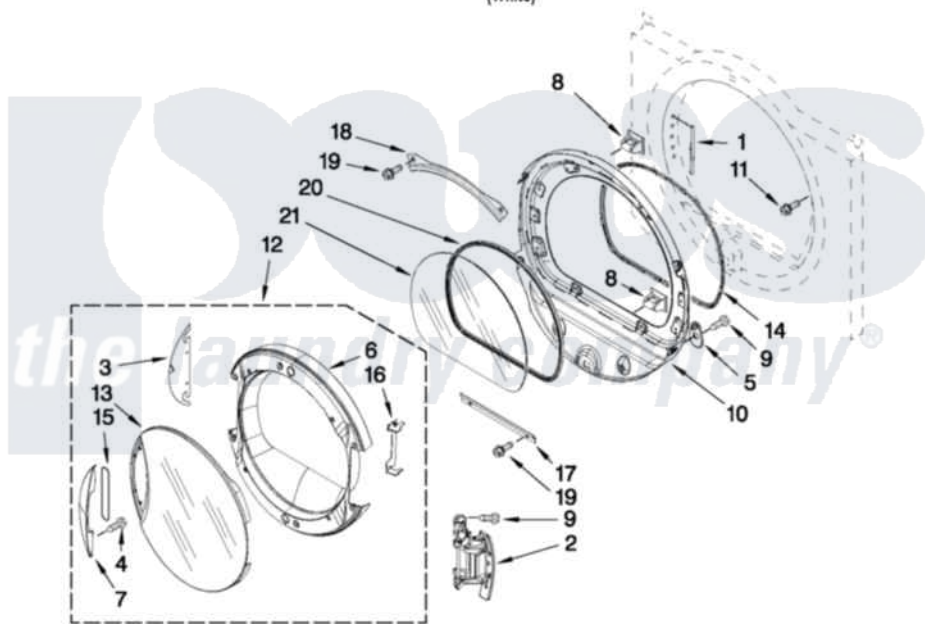

Amana YNED7500XW0 04 - DOOR PARTS

DOOR PARTS

For Models: YNED7500XW0
(White)

FOR ORDERING INFORMATION REFER TO PARTS PRICE LIST

W10364746

7

Amana Residential Amana YNED7500XW0 Dryer Parts Parts Diagram 04 - DOOR PARTS

[Click on the part number to view part](#)

| Item | Original Part Number | Replaced By | Status | Part Description |
|------|---------------------------|------------------------|--------|-----------------------------|
| 1 | W10085230 | | | Label, Hinge Hole Cover |
| 2 | W10310366 | | | Door Hinge Assembly |
| 3 | W10180095 | | | Cover, Door Hinge |
| 4 | 9742177 | | | Screw, 8-18 X .625 |
| 5 | W10048910 | | | Screw-Plug |
| 6 | W10180094 | | | Door-Intermediate |
| 7 | 8577305 | | | Handle-Pad Assembly |
| 8 | 690081 | 279570 | | Latch |
| 9 | W10159996 | | | Screw, 10-24 X 25/64 |
| 10 | 8578229 | | | Door Assembly |
| 11 | 355515 | | | Screw, 8-18 X 11/16 |
| 12 | W10180090 | | | Outer Door Assembly |
| 13 | W10180093 | | | Assembly, Screen And Mass |
| 14 | W10139457 | | | Seal-Door Handle, Ring Door |
| 15 | 8580117 | | | Pad-Handle |
| 16 | W10180096 | | | Shield, Door |

| | | |
|----|-------------------------|-----------------------------------|
| 17 | 8519354 | Retainer-Window |
| 18 | 8519356 | Retainer-Window |
| 19 | 3393258 | 3373329D Screw |
| 20 | 8579662 | Gasket, Window |
| 21 | 8566254 | Glass-Window |