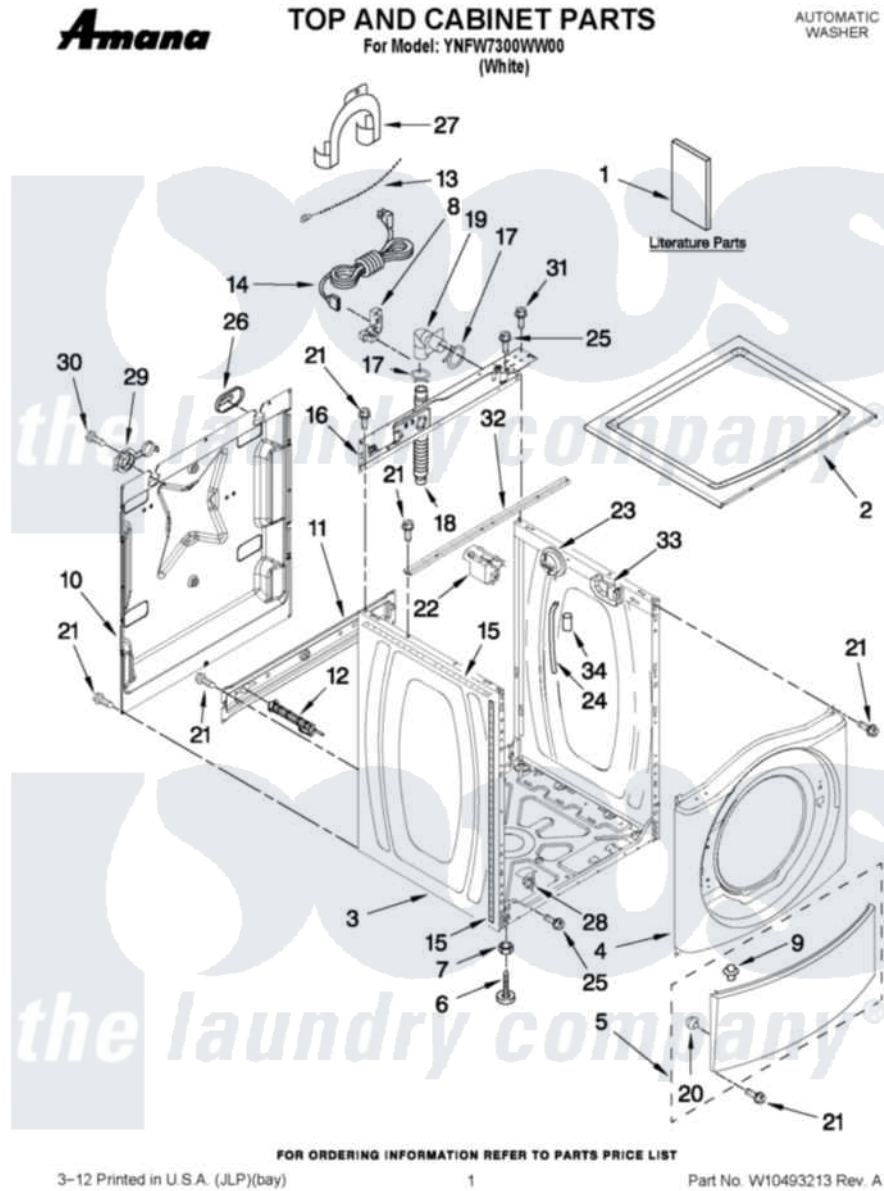

# Amana YNFW7300WW00 01 - TOP AND CABINET PARTS

3-12 Printed in U.S.A. (JLP)(bay) 1 Part No. W10493213 Rev. A

Amana Residential Amana YNFW7300WW00 Washer Parts Parts Diagram 01 - TOP AND CABINET PARTS  
 Click on the part number to view part

Item	Original Part Number	Replaced By	Status	Part Description
1	W10408696		Not Available	INSTALLATION INSTRUCTIONS
"	W10484487		Not Available	USE & CARE GUIDE
"	W10385295		Not Available	TECH SHEET
2	<a href="#">W10303994</a>			Top
3	<a href="#">W10410294</a>			Cabinet
4	W10306821	<a href="#">W10297648</a>		Panel, Front
5	8540813	<a href="#">8540664</a>		Toe Panel
6	<a href="#">W10245373</a>			Foot, Leveling
7	<a href="#">3359452</a>			Nut, Lock
8	W10110676	<a href="#">8182635</a>		Strain Relief
9	<a href="#">8518891</a>			Rivet
10	<a href="#">W10258341</a>			Panel, Rear
11	<a href="#">W10189657</a>			Brace, Transport
12	W10251449	<a href="#">W10285622</a>		Bolt
13	3347868	<a href="#">W10339879</a>		Tie, Cable
14	W10205500	<a href="#">W10205499</a>		Cord, Power

15	<a href="#">8318396</a>		Foam-Seal
16	<a href="#">W10299495</a>		Brace, Rear
17	<a href="#">356138</a>		Clamp, Hose
18	W10281257	<a href="#">8181737</a>	Hose, Drain
19	W10003260	<a href="#">8181738</a>	Connector, Hose Outlet
20	<a href="#">238614</a>		Bumper And Isolation
21	W10015090	<a href="#">489442</a>	Screw 3 2217757 Roller, Front
22	<a href="#">W10367632</a>		Filter, Interference
23	<a href="#">W10239066</a>		Switch, Pressure
24	<a href="#">8540294</a>		Hose, Pressure Switch
25	<a href="#">8540479</a>		Screw, Grounding
26	<a href="#">8540268</a>		Cover, Transport
27	8540021	<a href="#">W10280024</a>	U-Bend, Drain Hose
28	<a href="#">W10085220</a>		Microswitch
29	8540728	<a href="#">8182699</a>	Grommet, Cord Support
30	8540727	<a href="#">8182201</a>	Screw, 3 X 8 mm
31	<a href="#">8540329</a>		Screw, 8-18 X 7/16
32	<a href="#">8540721</a>		Brace, Top
33	<a href="#">8540644</a>		Bracket-Suspension Spring
34	2161302	<a href="#">2162499</a>	Sleeve, Suction Line