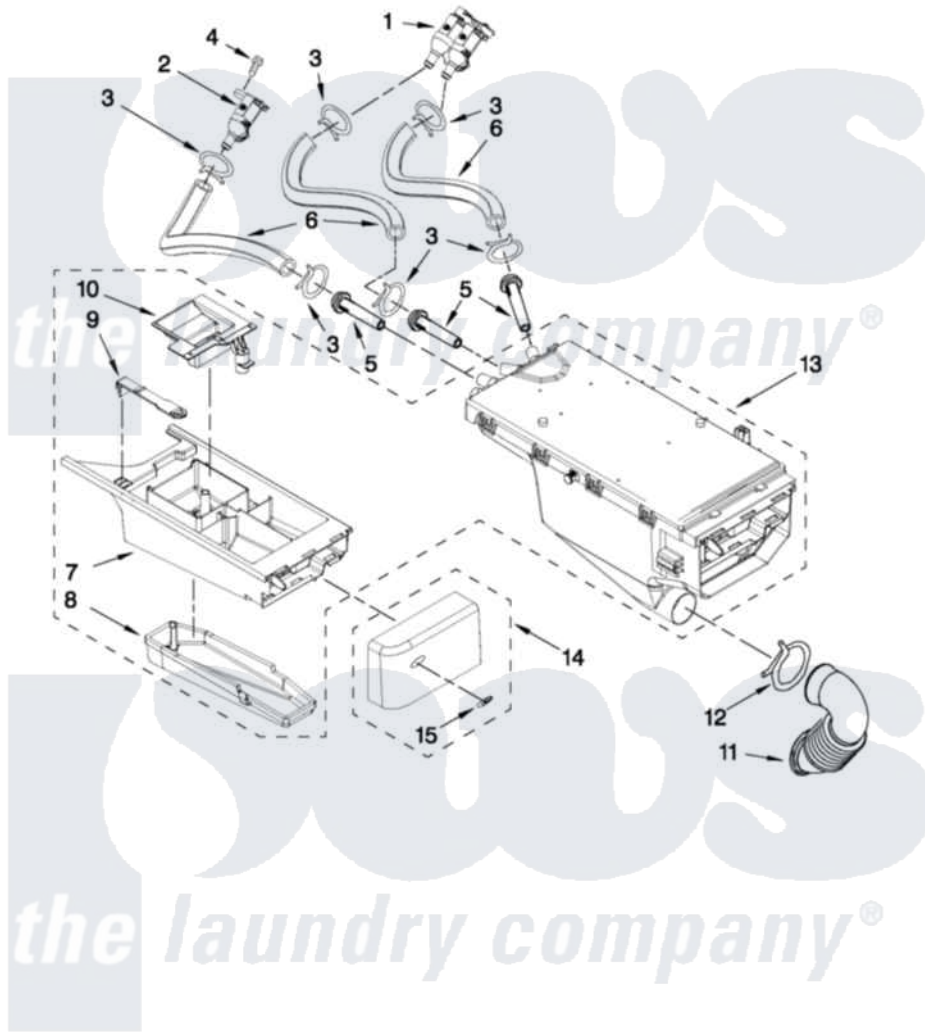

# Amana YNFW7300WW00 04 - DISPENSER PARTS

## DISPENSER PARTS

For Model: YNFW7300WW00  
(White)

FOR ORDERING INFORMATION REFER TO PARTS PRICE LIST

W10463213

5

[Amana Residential Amana YNFW7300WW00 Washer Parts](#) Parts Diagram 04 - DISPENSER PARTS

[Click on the part number to view part](#)

Item	Original Part Number	Replaced By	Status	Part Description
1	<a href="#">W10212596</a>			Valve, Water Inlet
2	<a href="#">W10212598</a>			Valve, Water Inlet
3	370450	<a href="#">596669</a>		Clamp, Manifold
4	8540513	<a href="#">8182214</a>		Screw
5	<a href="#">8183181</a>			Nozzle, Inlet
6	<a href="#">W10212611</a>			Hose, Valve To Dispenser
7	<a href="#">8540402</a>			Drawer, Detergent
8	<a href="#">8540399</a>			Cover, Detergent Drawer
9	W10003170	<a href="#">8181721</a>		Hook, Drawer
10	<a href="#">8540429</a>			Siphon, Bleach/Softener
11	<a href="#">8540063</a>			Hose, Dispenser To Tub
12	<a href="#">8281276</a>			Clamp, Hose
13	<a href="#">W10399327</a>			Dispenser, Complete
14	<a href="#">W10307875</a>			Handle, Drawer
15	<a href="#">W10216285</a>			Name Plate