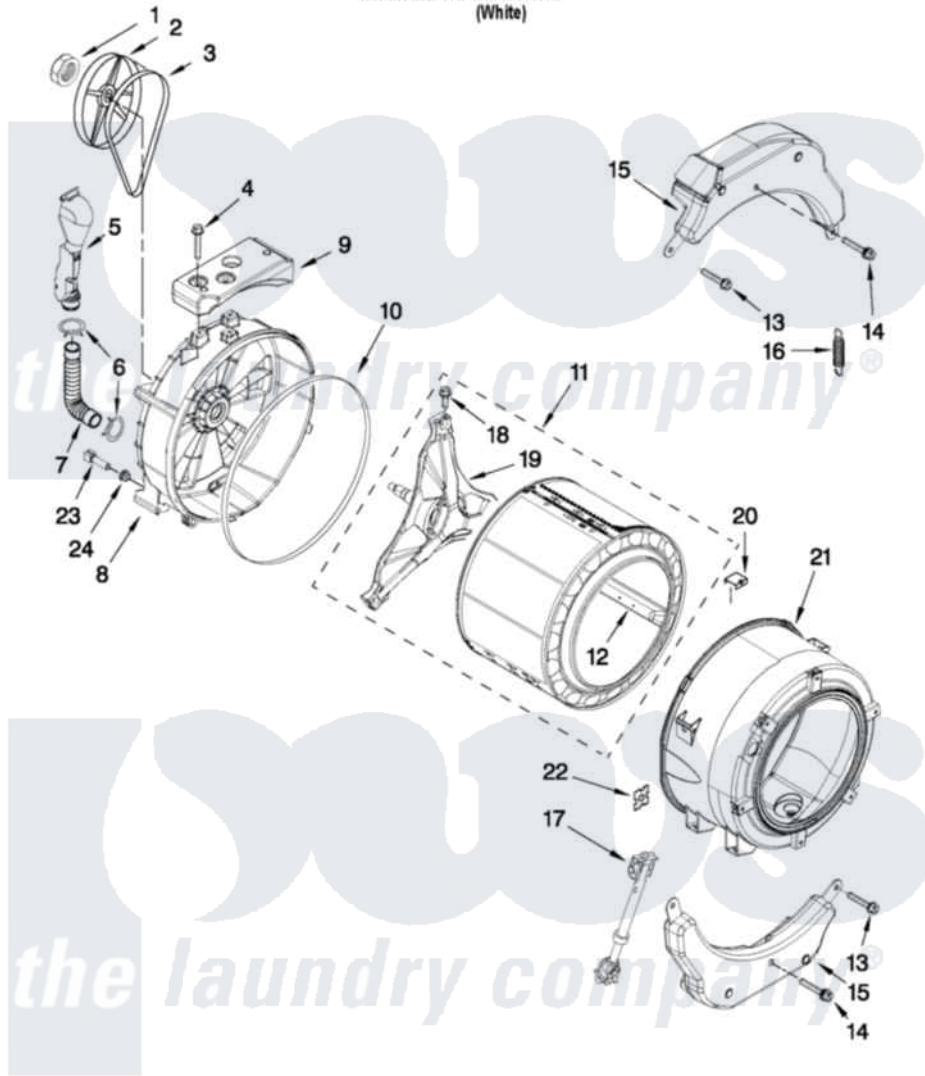

Amana YNFW7300WW00 06 - TUB AND BASKET PARTS

TUB AND BASKET PARTS

For Model: YNFW7300WW00
(White)

FOR ORDERING INFORMATION REFER TO PARTS PRICE LIST

W10493213

7

Amana [Residential Amana YNFW7300WW00 Washer Parts](#) Parts Diagram 06 - TUB AND BASKET PARTS
Click on the part number to view part

Item	Original Part Number	Replaced By	Status	Part Description
1	8533999	W10283361		Nut, Pulley
2	8540088C			Pulley
3	8540101			Belt, Drive
4	W10246531			Screw, Rear Counterweight
5	W10142720			Pipe, Ventilation
6	8540010	W10208156		Clamp
7	8540019			Hose, Exhaust
8	W10200751	W10285625		Tub-Outer
9	W10200747			Counterweight, Rear
10	8540090	W10111158		Gasket
11	W10202459			Basket, Complete
12	8540360			Baffle, Tub
13	W10094780	W10182109		Screw-Kit
14	W10259288			Bolt Assembly, Counterweight Center Hole
15	W10223198			Counterweight, Front
16	W10010360	280159		Spring

17	W10015830		Shock Absorber
18	8540382		Screw
19	W10202464		Crosspiece Assembly
20	8540092		Clamp, Tub
21	W10289875	W10313497	Tub-Outer
22	8540072	8182512	Nut, Push-In
23	W10176659	8181705	Ntc
24	8540766		Seal, Rubber