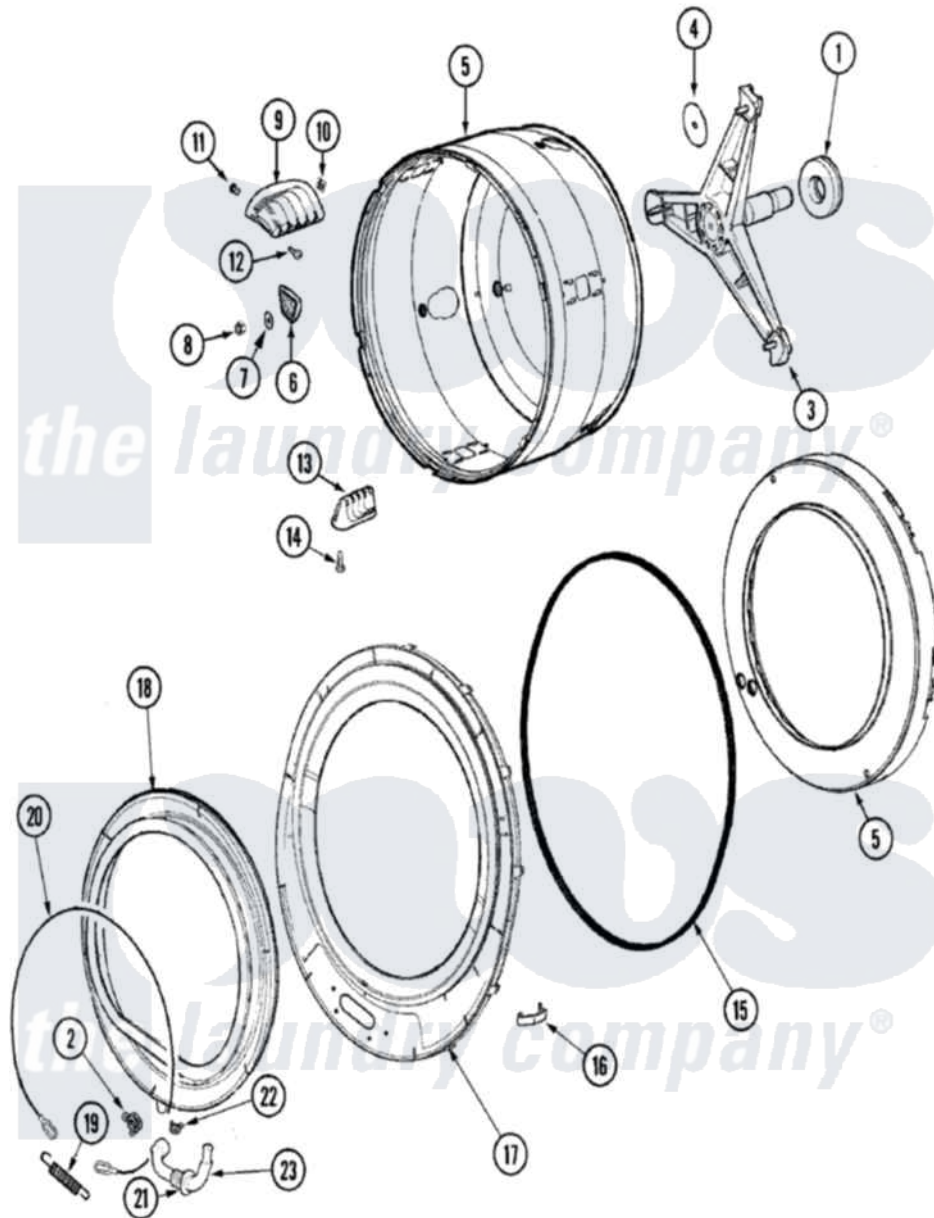

Crosley CAH4205AWJ 06 - SPINNER ASSY & OUTER TUB COVER

Crosley [Residential Crosley CAH4205AWJ Washer Parts](#) Parts Diagram 06 - SPINNER ASSY & OUTER TUB COVER
 Click on the part number to view part

Item	Original Part Number	Replaced By	Status	Part Description
1	12002022			Lip Seal Kit
2	22003073	596669		Clamp, Manifold
3	22002123			Tube, Molykote
"	22004108			O Ring
"	22004081	W10181639		Support
4	22002023			Washer, Plastic
5	22002115	6-2717080		Spinner As
6	22002482			Washer, Profile
7	22002020			Washer, Spinner Support
8	22002122	2207454		Nut, Hex
9	22001985			Baffle, Drip
10	22002009			Grommet, Baffle
11	22001999			Grommet, Baffle
12	22002325	22003556		Screw, Baffle
13	22001986			Baffle, Drip
14	22002059			Screw, Baffle

15	22002077		Seal, Tub Cover
16	22002050		Clip, Tub To Cover
17	22004254		Cover, Tub W/Sealandcaps Aspk
18	12001772	12002533	Boot Kit
19	22002099		Spring, Tub
20	22002327		Wire, Boot Clamp
21	22003074		Guard, Hose
22	22003072		CLAMP, HOSE DOUBLE WIRE
23	22003071	22004477	Drain Hose, Door Boot