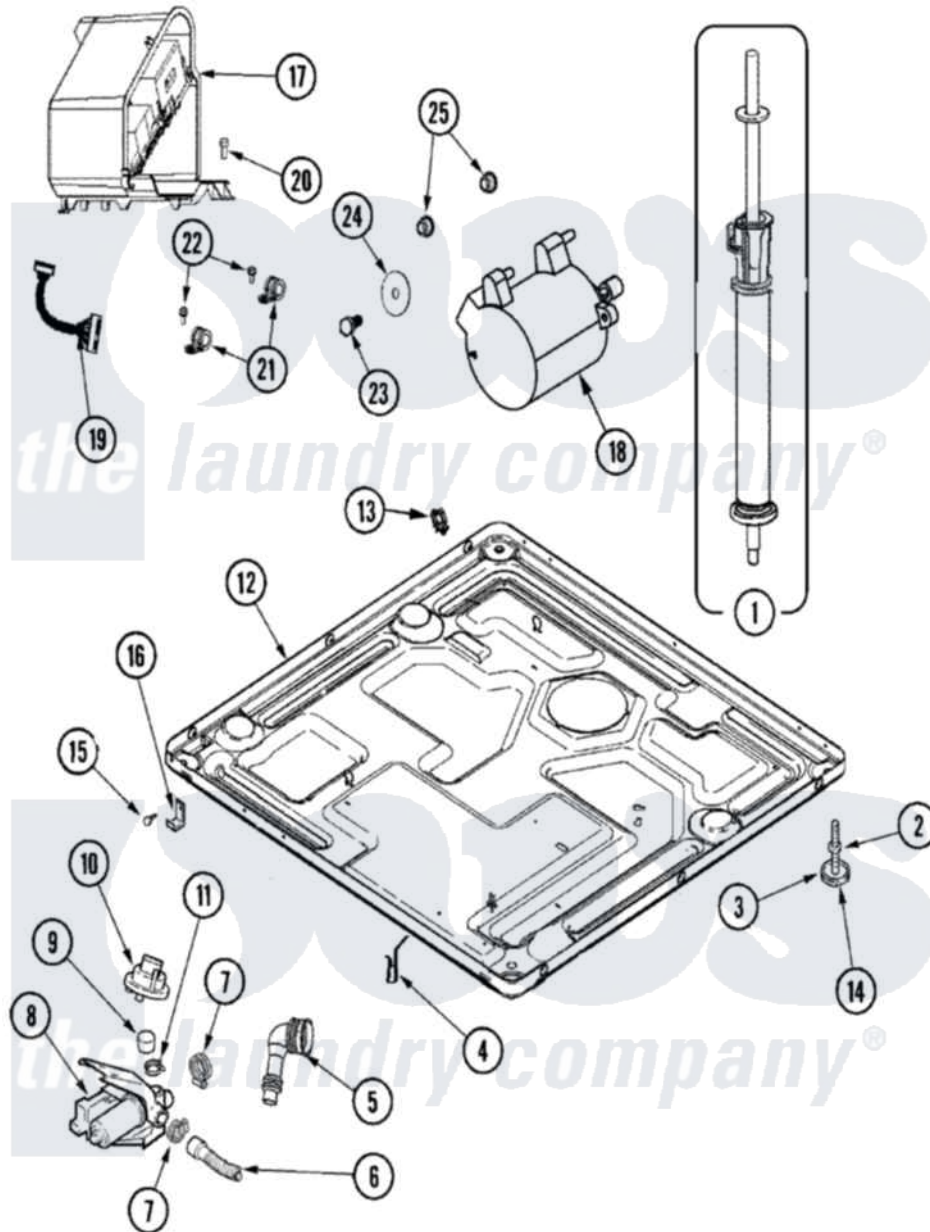

Crosley CAH4205AWW 01 - BASE WITH MOTOR

Crosley [Residential Crosley CAH4205AWW Washer Parts](#) Parts Diagram 01 - BASE WITH MOTOR
 Click on the part number to view part

Item	Original Part Number	Replaced By	Status	Part Description
1	22001988			Strut Assembly-Rear
2	Y052740	62739		Nut, Lock
3	22001915	22003544		Adjustable Leg W/Foot And Nut
4	22002244			Clip, Grounding
5	22003262			Hose, Tub To Pump Outlet
6	12001807			Drain Hose Kit
7	202515	596669		Clamp, Manifold
8	25001052			Pump Assembly
9	22003268			Cap, Rubber
10	22004500			Switch, Pressure-2 Level
"	22003265		Not Available	BAG, PLASTIC W/DRAWSTRING
"	22003728			Switch, Pressure Items 22-30 Listed As Series
"	22003728			Switch, Pressure Items 22-30 Listed As Series
"	22004500			Switch, Pressure-2 Level

11	22002853	285655	Clamp, Hose
12	22003605		Base Weld Assembly
13	22003298		Retainer, Wire
14	210684		Foot, Adjustable Leg
15	22001995		Screw Note: Screw, Tumbler Front And Shroud
16	22002239		Clip, Front Panel
17	22004473		Motor Control Assembly
"	22004473		Motor Control Assembly
"	22001995		Screw Note: Screw, Tumbler Front And Shroud
"	22004046		Control Assembly, Motor
"	22004046		Control Assembly, Motor
18	22003856		Motor, Variable Speed
19	22004212		Motor Harness
20	33002190		SCrew, C BraCe, BraCket, Cabinet
21	22004102		P Clips
22	22002019		Screw, Wire Clip To Motor Cnt
23	22003686		Bolt, Motor
24	22002320		Washer, Belt Tension Bolt
25	22003329		Isolator, Motor