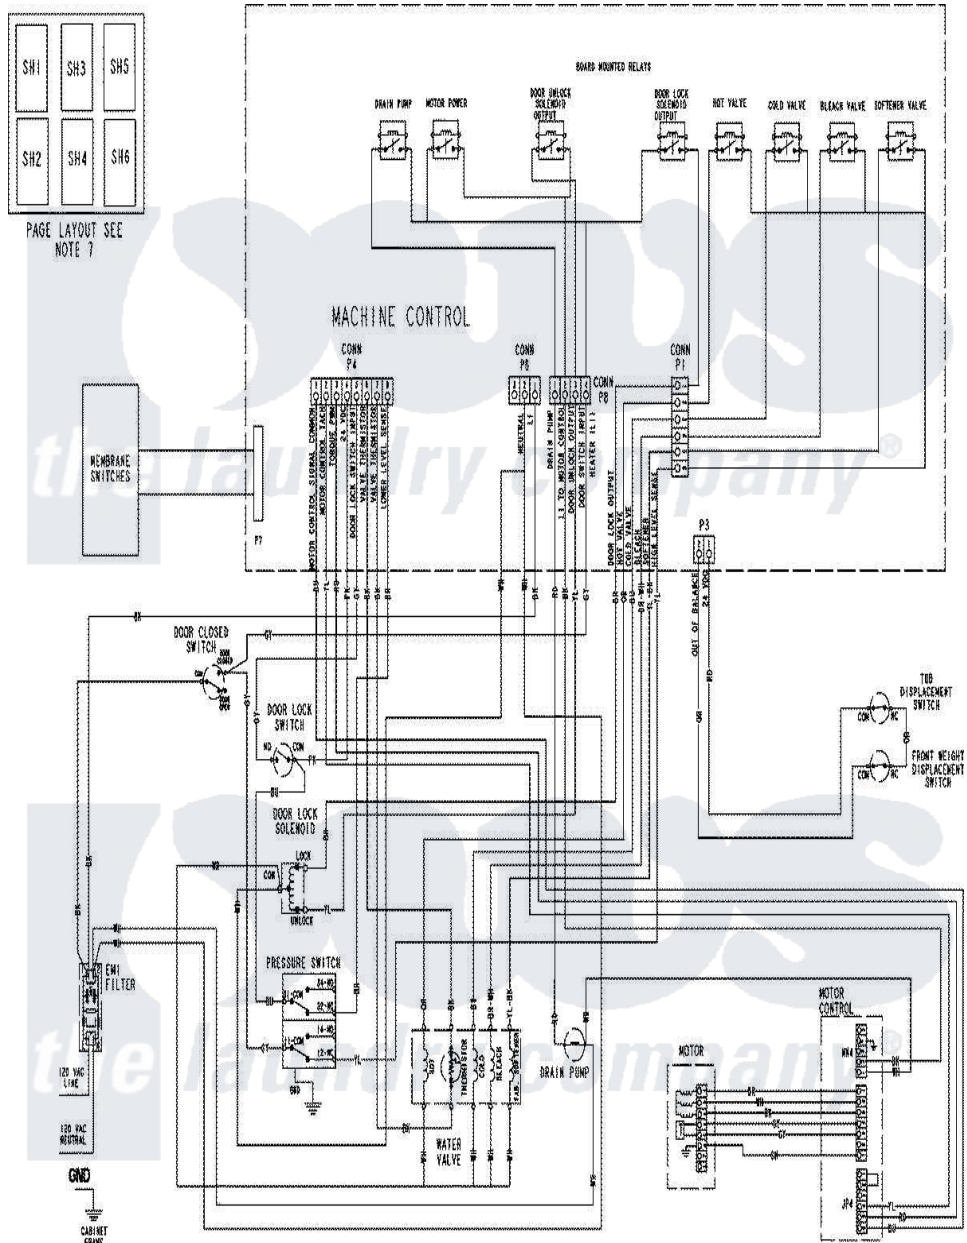

Crosley CAH4205AWW 08 - WIRING INFORMATION

Crosley [Residential Crosley CAH4205AWW Washer Parts](#) Parts Diagram 08 - WIRING INFORMATION
 Click on the part number to view part

Item	Original Part Number	Replaced By	Status	Part Description
NI	15003674		Not Available	WIRING INFORMATION