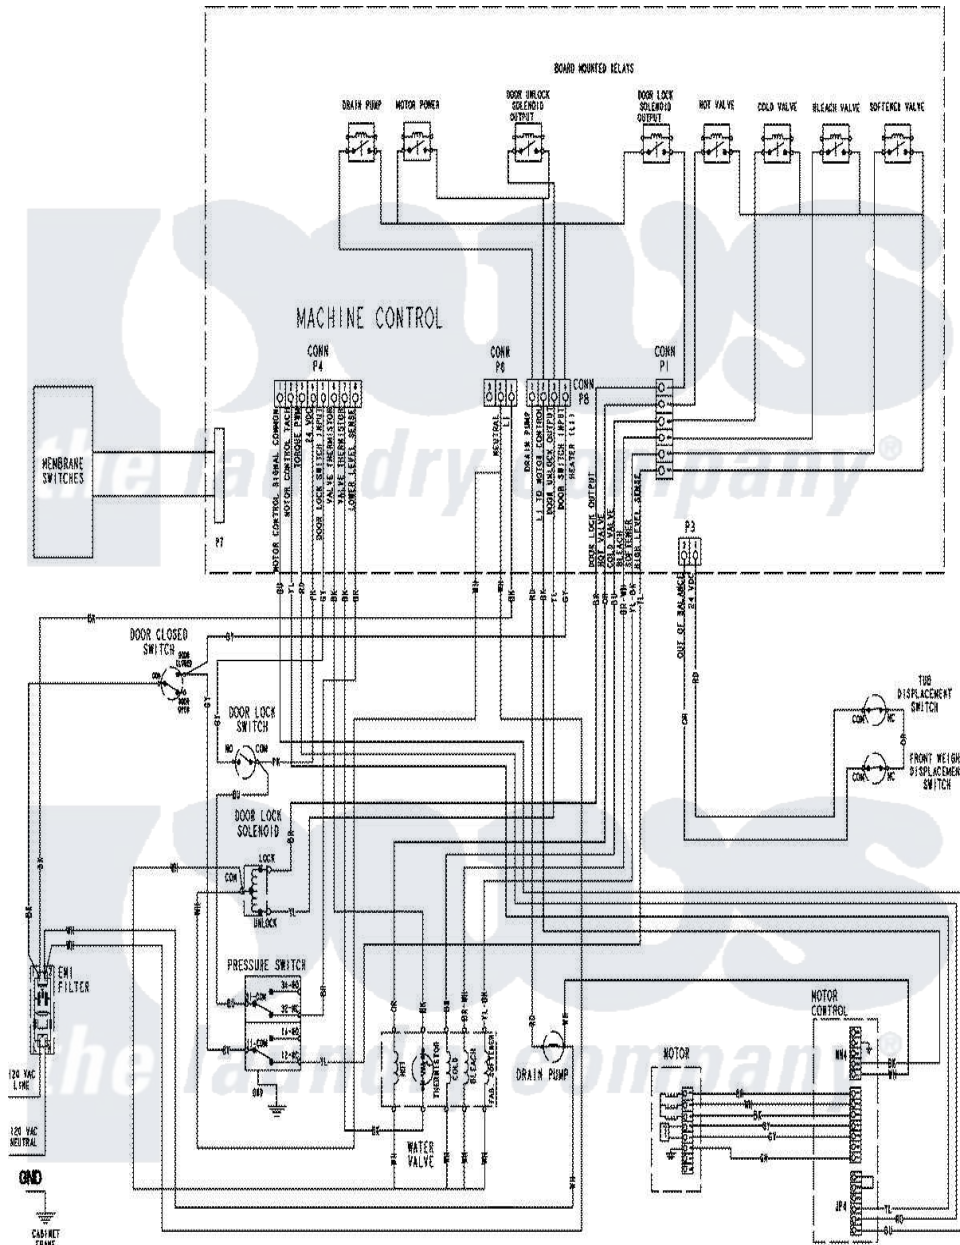

Crosley CAH4205AWW 09 - WIRING INFORMATION

Crosley [Residential Crosley CAH4205AWW Washer Parts](#) Parts Diagram 09 - WIRING INFORMATION
 Click on the part number to view part

| Item | Original Part Number | Replaced By | Status | Part Description |
|------|----------------------|-------------|---------------|--------------------|
| NI | 15003887 | | Not Available | WIRING INFORMATION |
| " | 15003887 | | Not Available | WIRING INFORMATION |