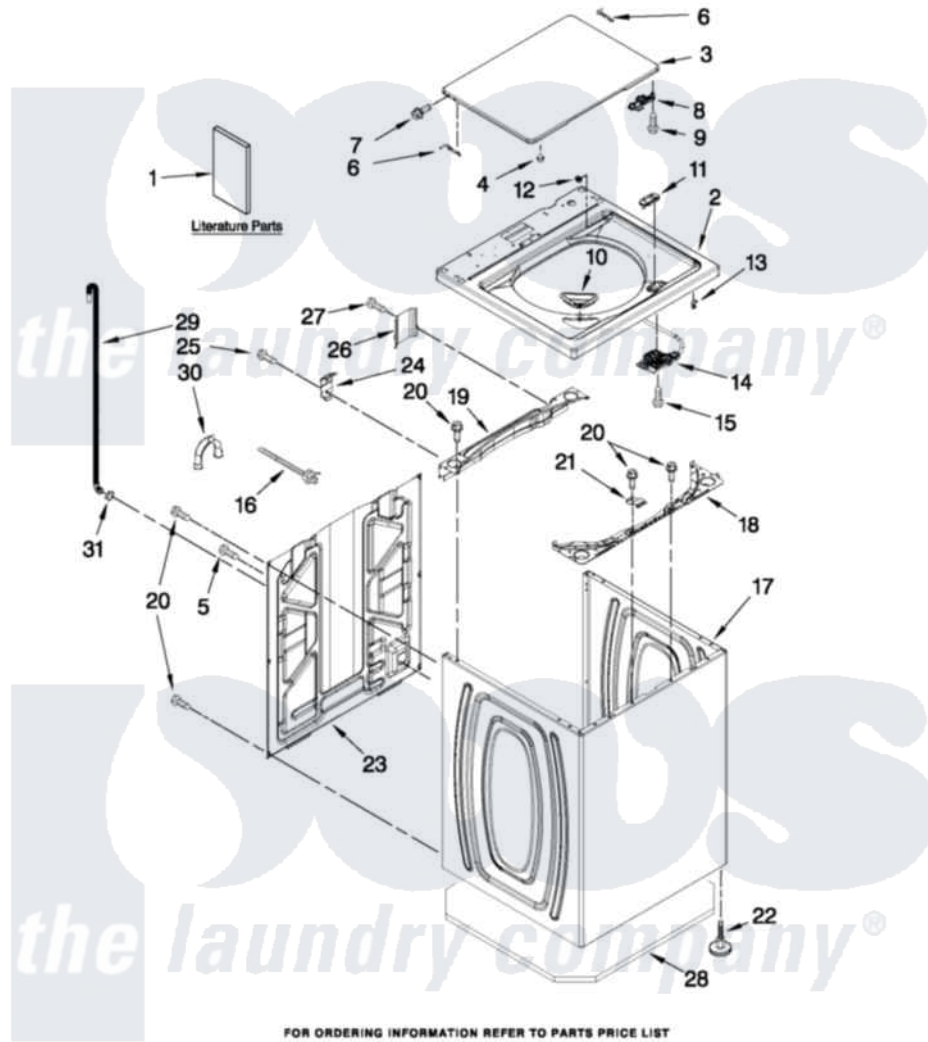

# Crosley CAW12444XW0 01 - TOP AND CABINET PARTS

## TOP AND CABINET PARTS

AUTOMATIC WASHER

For Model: CAW12444XW0  
(White)

FOR ORDERING INFORMATION REFER TO PARTS PRICE LIST

11-10 Litho in U.S.A. (drd)(bay)

1

Part No. W10364454 Rev. A

Crosley [Residential Crosley CAW12444XW0 Washer Parts](#) Parts Diagram 01 - TOP AND CABINET PARTS  
Click on the part number to view part