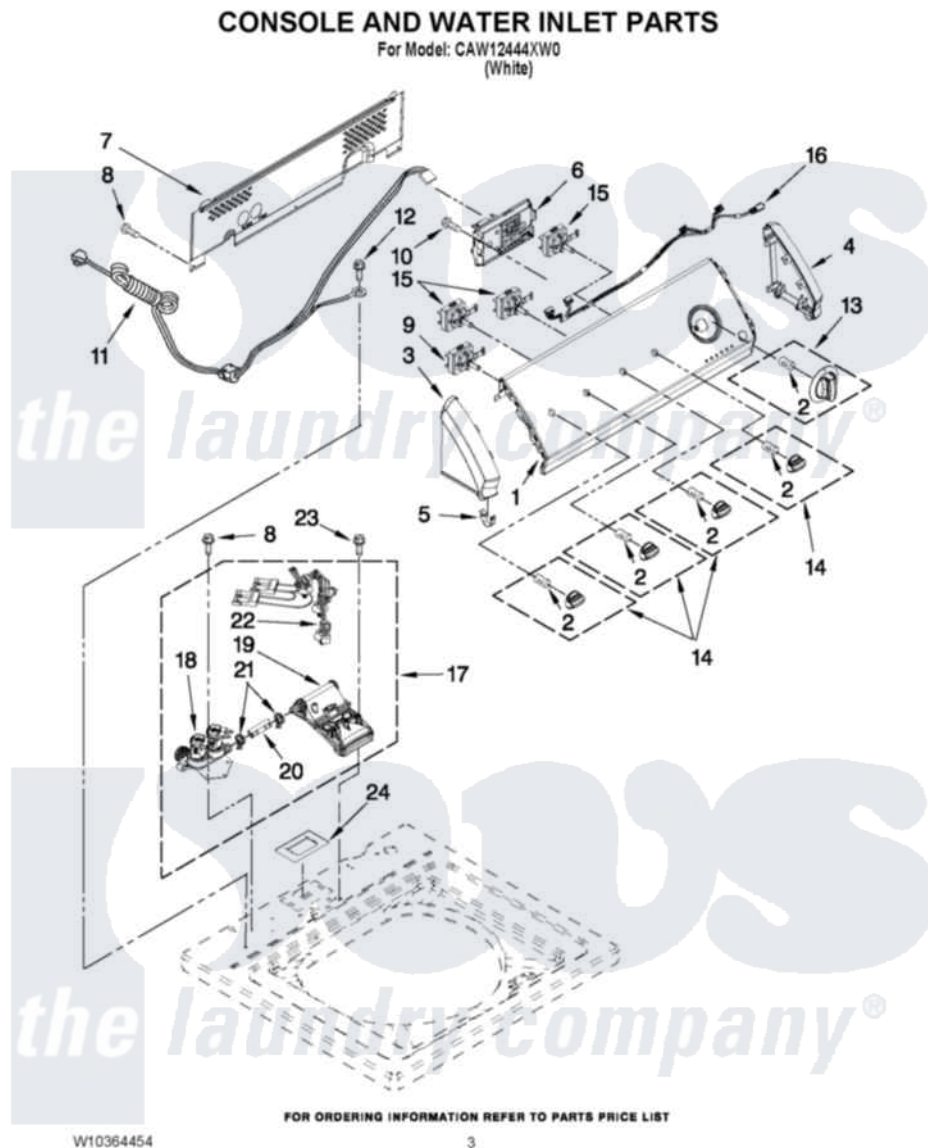

# Crosley CAW12444XW0 02 - CONSOLE AND WATER INLET PARTS

Crosley [Residential Crosley CAW12444XW0 Washer Parts](#) Parts Diagram 02 - CONSOLE AND WATER INLET PARTS  
Click on the part number to view part

Item	Original Part Number	Replaced By	Status	Part Description
1	<a href="#">W10317198</a>			Panel, Console
2	<a href="#">8536939</a>			Clip, Knob
3	<a href="#">8559502</a>			Cap, End
4	<a href="#">8559501</a>			Cap, End
5	<a href="#">8312709</a>			Clip-Console
6	W10296111	<a href="#">W10394284</a>		Control Unit Assembly, Machine And Motor
7	W10251310	<a href="#">W10420985</a>		Panel, Console Rear Cover
8	1157158	<a href="#">489069</a>		Xxscrew, 10-12 X 1/2
9	<a href="#">W10285512</a>			Switch, Rotary Encoder
10	<a href="#">90767</a>			Screw, 8A X 3/8 HeX Washer Head Tapping
11	<a href="#">W10276649</a>			Cord, Power
12	<a href="#">3400076</a>			Screw, Bracket Mounting
13	<a href="#">W10317457</a>			Knob, Timer Assembly
14	<a href="#">W10317458</a>			Knob, Control
15	<a href="#">W10285511</a>			Switch, Rotary Encoder

16	<a href="#">W10291176</a>		Harness, Upper
17	W10334612	<a href="#">W10432353</a>	Inlet Assembly, Water
18	W10337338	<a href="#">W10356257</a>	Valve, Water Mixing
19	W10334611	<a href="#">W10441423</a>	Vacuum Break
20	<a href="#">W10238347</a>		Hose, Vacuum Break
21	W10117298	<a href="#">596669</a>	Clamp, Manifold
22	W10337345	<a href="#">W10344775</a>	Harness, Valve
23	<a href="#">8281163</a>		Screw, Dispenser Housing Mounting
24	<a href="#">W10240973</a>		Foam, Ivvb