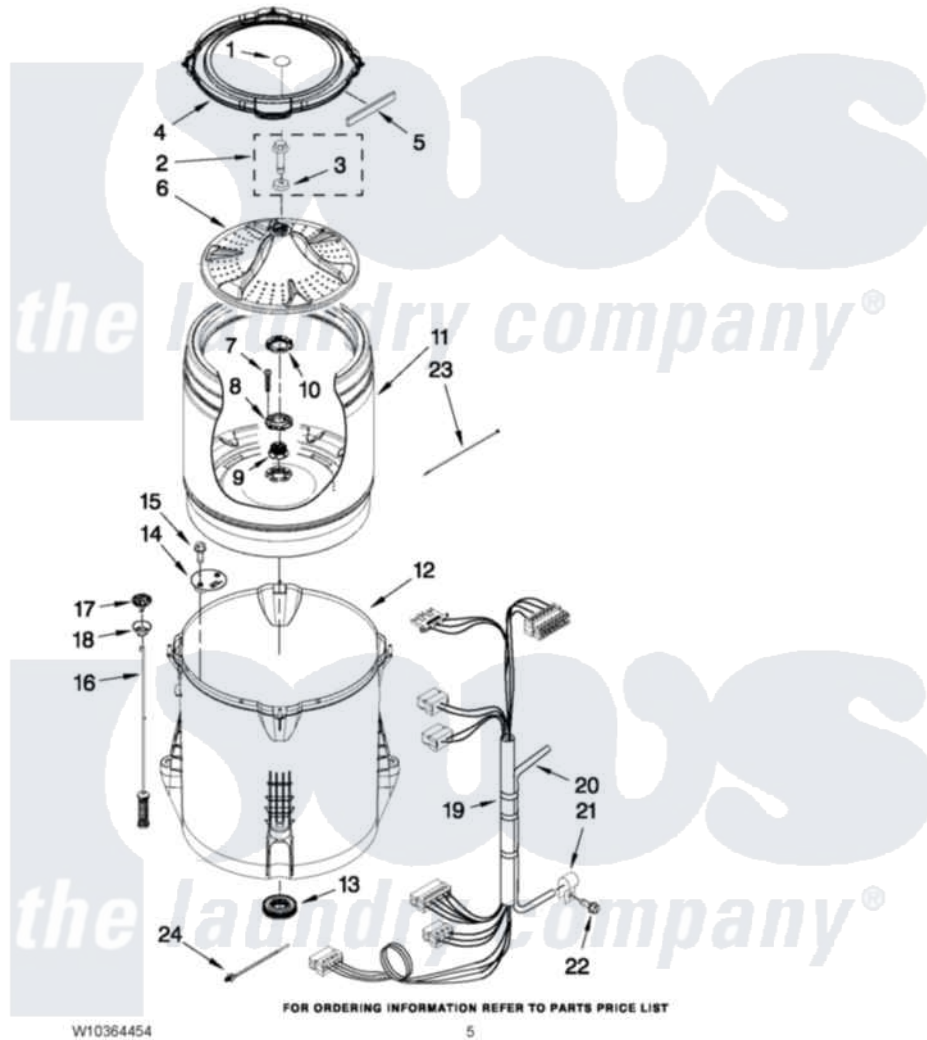

Crosley CAW12444XW0 03 - BASKET AND TUB PARTS

BASKET AND TUB PARTS

For Model: CAW12444XW0
(White)

Crosley Residential Crosley CAW12444XW0 Washer Parts Parts Diagram 03 - BASKET AND TUB PARTS
Click on the part number to view part

Item	Original Part Number	Replaced By	Status	Part Description
1	W10305259			Cap, Impeller
2	W10003790			Screw And Washer
3	3949550			Washer
4	W10215146			Tub Ring
5	W10205824			Absorber, Impact
6	W10215118			Impeller
7	8533953			Screw, 8-16 X 1.000
8	W10291415	W10324651		Hub
9	W10291416	W10324651		Hub
10	W10291417	W10324651		Hub
11	W10238268	W10324650		Basket
12	W10238301	W10324648		Tub-Outer
13	W10006371	W10324647		Seal-Tub
14	W10215093			Filter, Drain Pump
15	8533928			Screw, 8-18 X 3/4
16	W10257086	W10317708		Supsension

17	W10215136	W10440729	Suspension
18	W10256551	W10440729	Suspension
19	W10252578	W10297443	Harness, Lower
20	W10312655	353244	Hose, Pressure Switch
21	W10005430		Clamp, Pressure Hose Retainer
22	8533943	W10109200	Screw, Baffle Mounting
23	W10339879		Tie, Cable
24	W10298887		Cable Tie