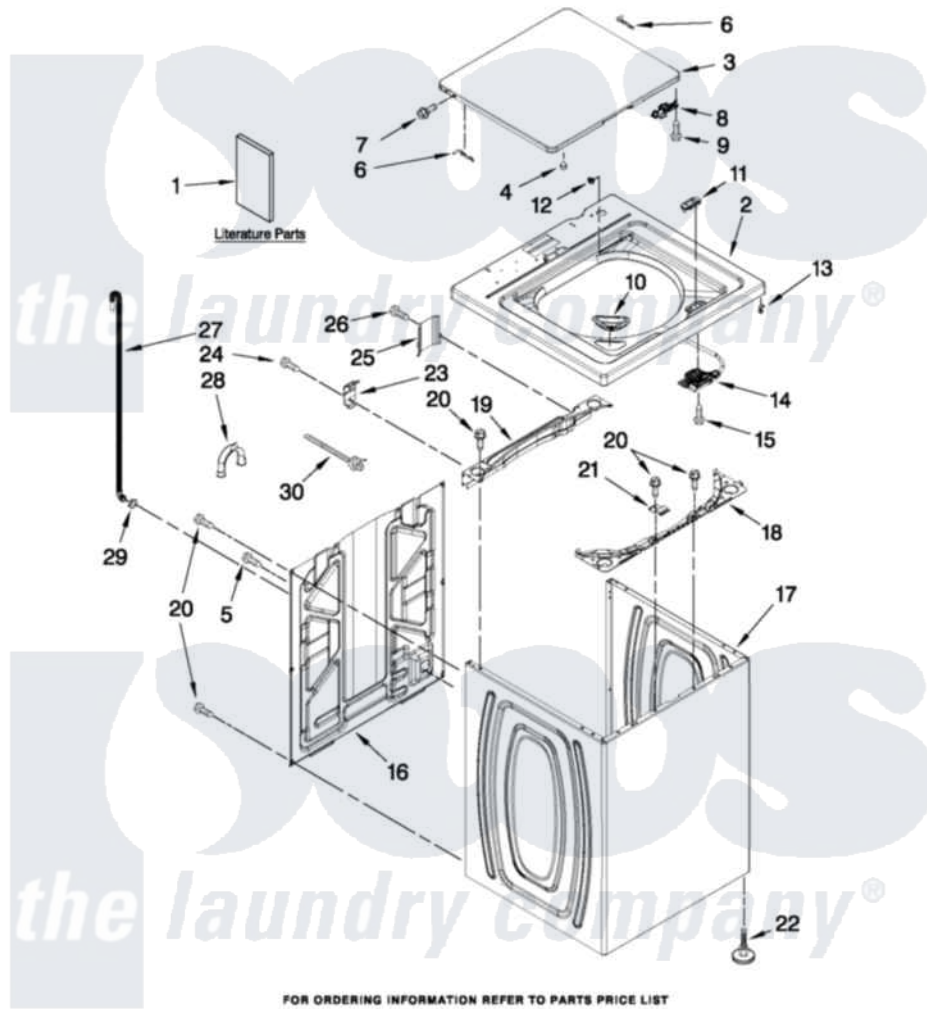

Crosley CAW9244XQ0 01 - TOP AND CABINET PARTS

TOP AND CABINET PARTS

For Model: CAW9244XQ0
(White)

AUTOMATIC WASHER

FOR ORDERING INFORMATION REFER TO PARTS PRICE LIST

11-10 Litho in U.S.A. (drrd) (psw)

1

Part No. W10362729 Rev. A

Crosley Residential Crosley CAW9244XQ0 Washer Parts Parts Diagram 01 - TOP AND CABINET PARTS
Click on the part number to view part

Item	Original Part Number	Replaced By	Status	Part Description
1	W10240509			Installation Instructions
"	W10338608		Not Available	USE & CARE GUIDE
"	W10280489		Not Available	INSTALLATION (TECH SHEET)
"	W10062942		Not Available	ENERGY GUIDE
2	W10251299			Top
3	W10251302	W10338625		Lid
4	9724509			Bumper, Lid
5	9740848			Screw, Mixing Valve Mounting
6	91770			Hinge, Lid
7	W10119872	W10119828		Screw, Lid Hinge Mounting
8	W10240513			Strike, Lid Lock
9	W10273971			Screw, 6-19 X 1/2
10	W10192089			Dispenser, Bleach
11	W10240511	W10392041		Bezel, Lid Lock
12	21258			Bearing, Lid Hinge
13	90016			Clip, Pressure Switch Hose