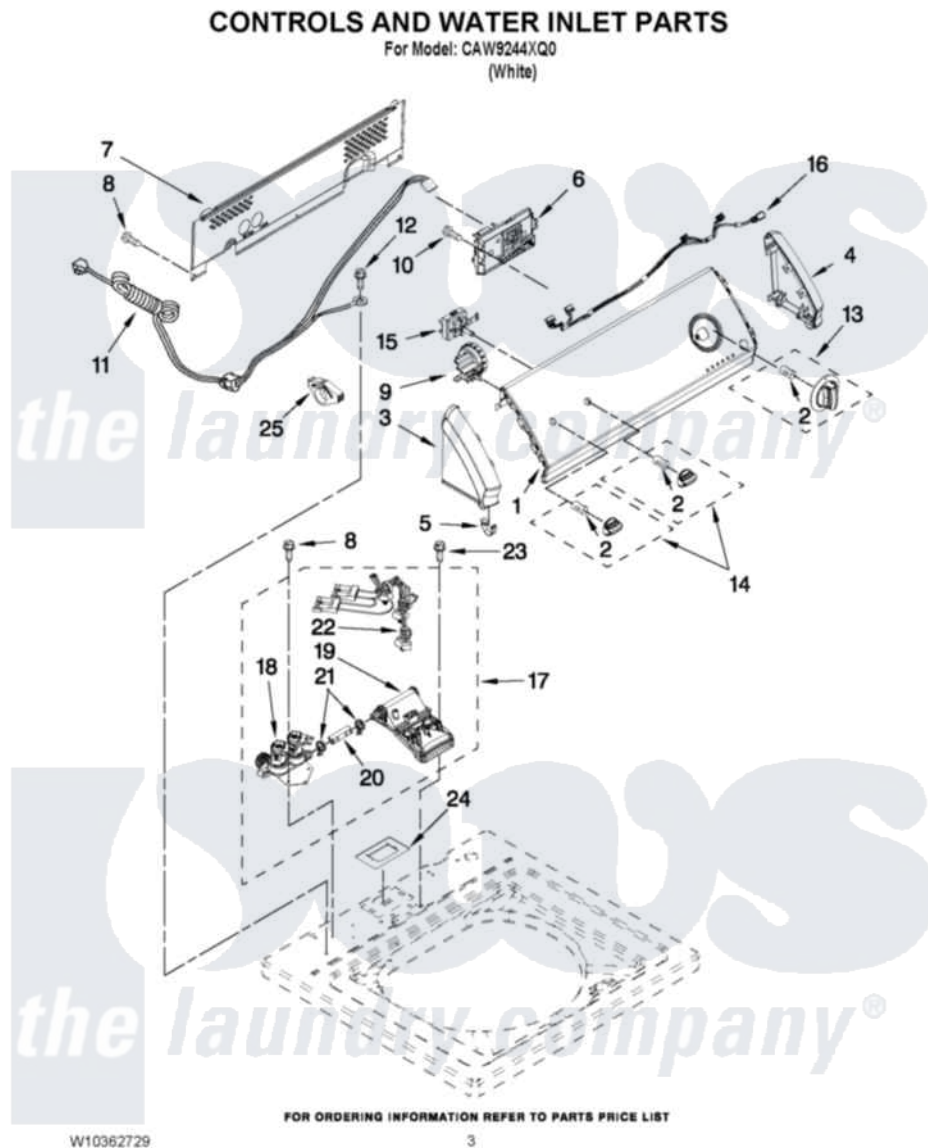

Crosley CAW9244XQ0 02 - CONTROLS AND WATER INLET PARTS

Crosley [Residential Crosley CAW9244XQ0 Washer Parts](#) Parts Diagram 02 - CONTROLS AND WATER INLET PARTS
Click on the part number to view part

Item	Original Part Number	Replaced By	Status	Part Description
1	W10317195			Panel, Console
2	8536939			Clip, Knob
3	8559502			Cap, End
4	8559501			Cap, End
5	8312709			Clip-Console
6	W10296109	W10393846		Control Unit Assembly, Machine And Motor
7	W10251310	W10420985		Panel, Console Rear Cover
8	1157158	489069		Xxscrew, 10-12 X 1/2
9	W10268911			Hose, Pressure Switch
10	90767			Screw, 8A X 3/8 HeX Washer Head Tapping
11	W10276649			Cord, Power
12	3400076			Screw, Bracket Mounting
13	W10317457			Knob, Timer Assembly
14	W10317458			Knob, Control
15	W10285512			Switch, Rotary Encoder

16	W10291178		Harness, Upper
17	W10334612	W10432353	Inlet Assembly, Water
18	W10337338	W10356257	Valve, Water Mixing
19	W10334611	W10441423	Vacuum Break
20	W10238347		Hose, Vacuum Break
21	W10117298	596669	Clamp, Manifold
22	W10337345	W10344775	Harness, Valve
23	8281163		Screw, Dispenser Housing Mounting
24	W10240973		Foam, Ivvb
25	W10348582		Cable Tie