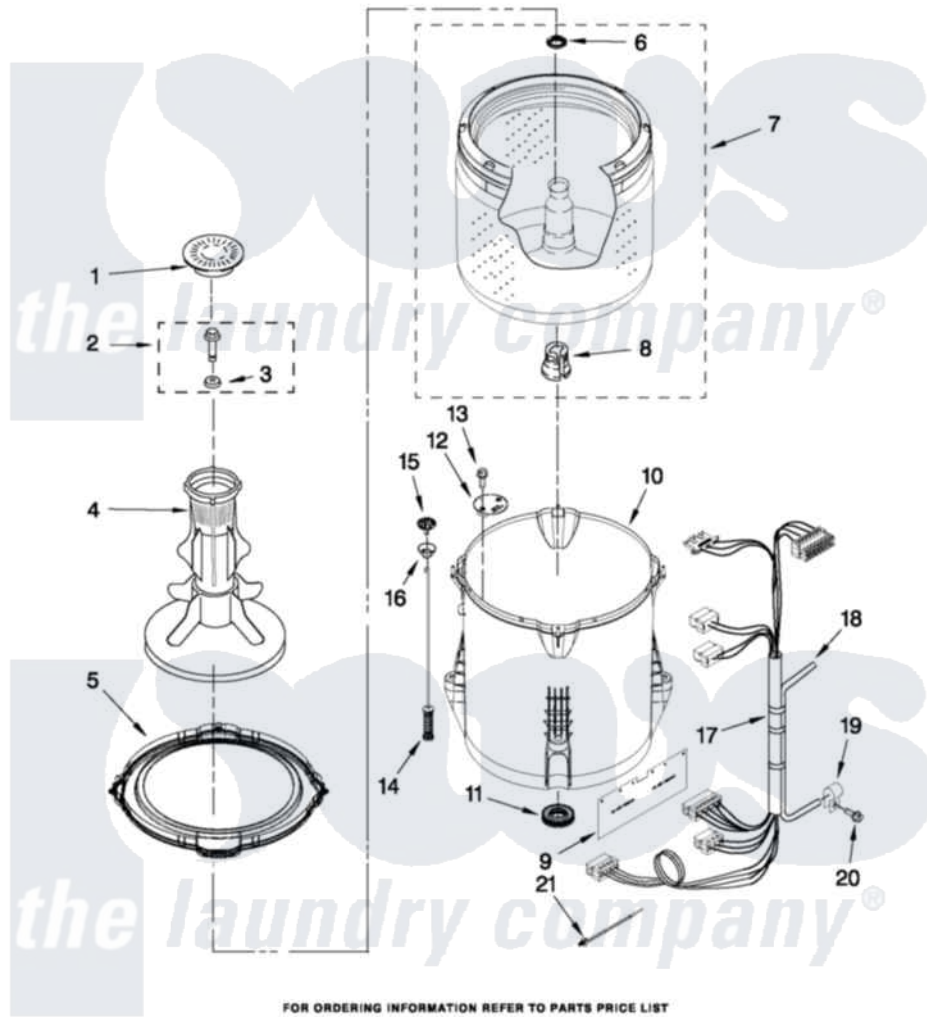

Crosley CAW9244XQ0 03 - BASKET AND TUB PARTS

BASKET AND TUB PARTS

For Model: CAW9244XQ0
(White)

W10362729

5

FOR ORDERING INFORMATION REFER TO PARTS PRICE LIST

Crosley [Residential Crosley CAW9244XQ0 Washer Parts](#) Parts Diagram 03 - BASKET AND TUB PARTS
Click on the part number to view part

Item	Original Part Number	Replaced By	Status	Part Description
1	3352483			Cap, Agitator
2	W10003790			Screw And Washer
3	3949550			Washer
4	63377			Agitator
5	W10215107			Ring-Tub
6	21366			Nut, Spanner
7	W10270364	W10349185		Basket
8	389140			Tub Block, Basket Drive
9	W10339098			Shield, Splash
10	W10238320	W10371566		Tub-Outer
11	W10006371	W10324647		Seal-Tub
12	W10215093			Filter, Drain Pump
13	8533928			Screw, 8-18 X 3/4
14	W10257088	W10349191		Suspension
15	W10215136	W10440729		Suspension
16	W10256551	W10440729		Suspension

17	W10276648	W10297444	Harness, Lower
18	W10297436	353244	Hose, Pressure Switch
19	W10005430		Clamp, Pressure Hose Retainer
20	8533943	W10109200	Screw, Baffle Mounting
21	W10298887		Cable Tie