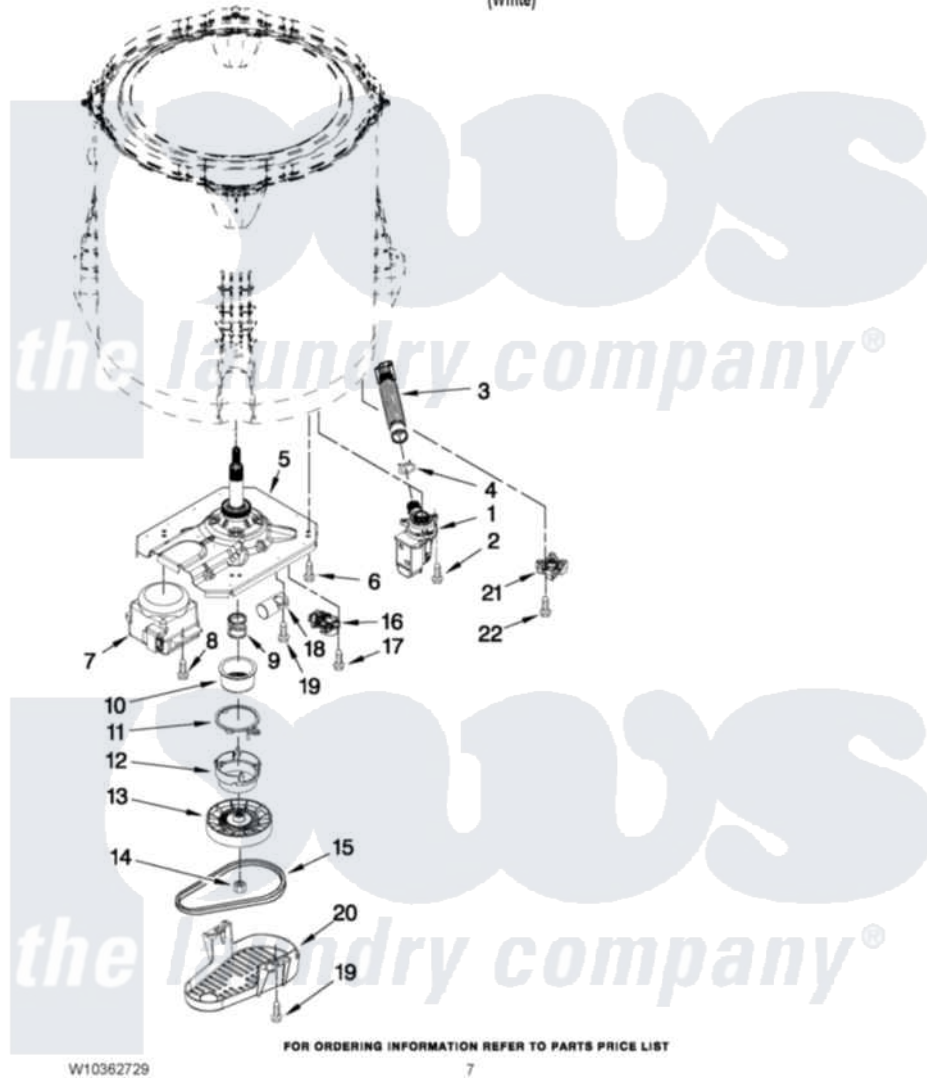

# Crosley CAW9244XQ0 04 - GEARCASE, MOTOR AND PUMP PARTS

## GEARCASE, MOTOR AND PUMP PARTS

For Model: CAW9244XQ0  
(White)

Crosley [Residential Crosley CAW9244XQ0 Washer Parts](#) Parts Diagram 04 - GEARCASE, MOTOR AND PUMP PARTS

[Click on the part number to view part](#)

Item	Original Part Number	Replaced By	Status	Part Description
1	<a href="#">W10276397</a>			Pump Assembly, Drain
2	<a href="#">W10004910</a>			Screw, 12-16 X 1-1/4
3	<a href="#">W10215091</a>			Hose, Inner Drain Assembly
4	8317496	<a href="#">285655</a>		Clamp, Hose
5	W10006378	<a href="#">W10473144</a>		Gearcase Assembly
6	<a href="#">W10249633</a>			Screw, 7.2-1.6 X 30
7	W10006399	<a href="#">W10006415</a>		Motor, Drive
8	W10094780	<a href="#">W10182109</a>		Screw-Kit
9	W10006382	<a href="#">W10315818</a>		Cam
10	W10006352	<a href="#">W10315818</a>		Cam
11	W10006353	<a href="#">W10315818</a>		Cam
12	W10006354	<a href="#">W10315818</a>		Cam
13	<a href="#">W10006356</a>			Pulley
14	<a href="#">W10163336</a>			Nut, Pulley
15	<a href="#">W10006384</a>			Belt, Drive
16	<a href="#">W10006355</a>			Actuator, Shift

17	<a href="#">9741052</a>	Screw, 6-32 X 1.00
18	<a href="#">W10278556</a>	Capacitor, Motor Run
19	<a href="#">357640</a>	Screw And Washer
20	<a href="#">W10006383</a>	Shield, Pulley Cover
21	<a href="#">W10238318</a>	Counterweight
22	<a href="#">W10238319</a>	Screw, 8-18 X 1.00