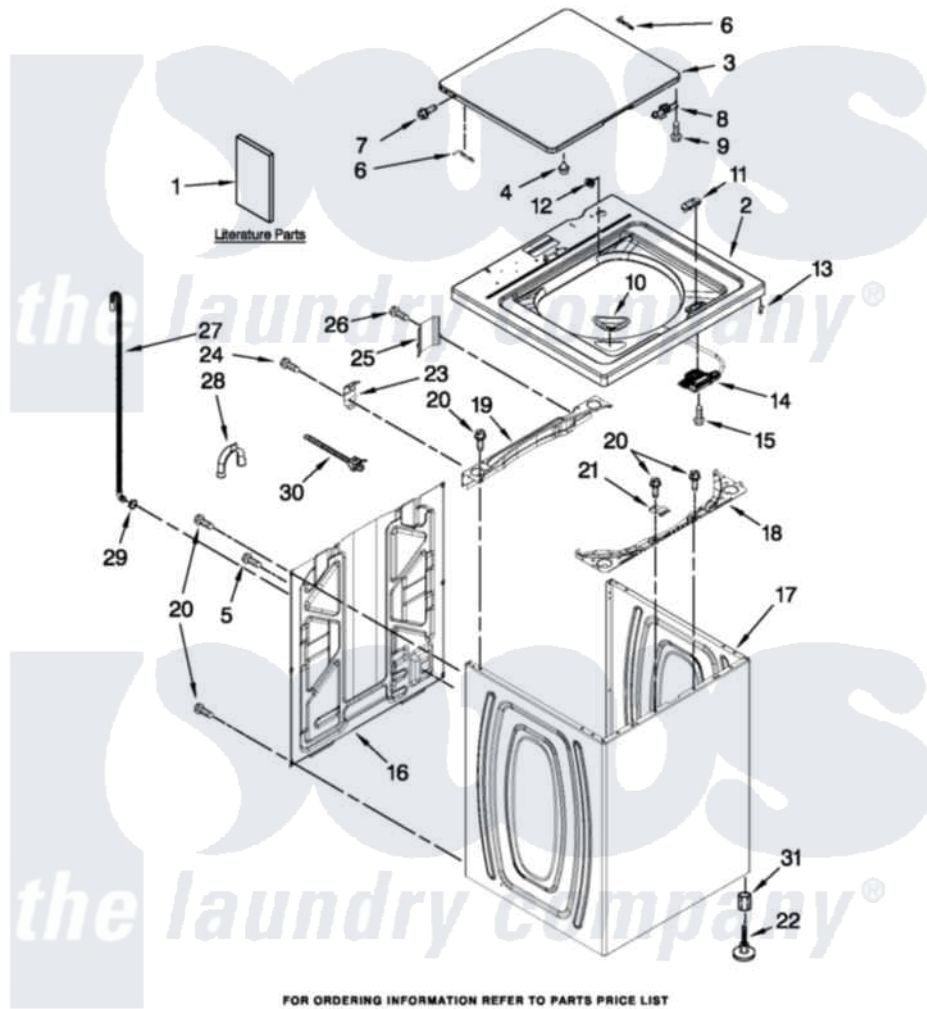

Crosley CAW9244XQ1 01 - TOP AND CABINET PARTS

TOP AND CABINET PARTS

AUTOMATIC WASHER

For Model: CAW9244XQ1
(White)

FOR ORDERING INFORMATION REFER TO PARTS PRICE LIST

1-12 Litho in U.S.A. (JLP)(psw)

1

Part No. W10424881 Rev. A

Crosley Residential Crosley CAW9244XQ1 Washer Parts Parts Diagram 01 - TOP AND CABINET PARTS
Click on the part number to view part

Item	Original Part Number	Replaced By	Status	Part Description
1	W10240509			Installation Instructions
"	W10338608		Not Available	USE & CARE GUIDE
"	W10280489		Not Available	INSTALLATION (TECH SHEET)
"	W10062970		Not Available	ENERGY GUIDE
2	W10251299			Top
3	W10251302	W10338625		Lid
4	9724509			Bumper, Lid
5	9740848			Screw, Mixing Valve Mounting
6	91770			Hinge, Lid
7	W10119872	W10119828		Screw, Lid Hinge Mounting
8	W10240513			Strike, Lid Lock
9	W10273971			Screw, 6-19 X 1/2
10	W10192089			Dispenser, Bleach
11	W10392041			Bezel, Lid Lock
12	21258			Bearing, Lid Hinge
13	90016			Clip, Pressure Switch Hose