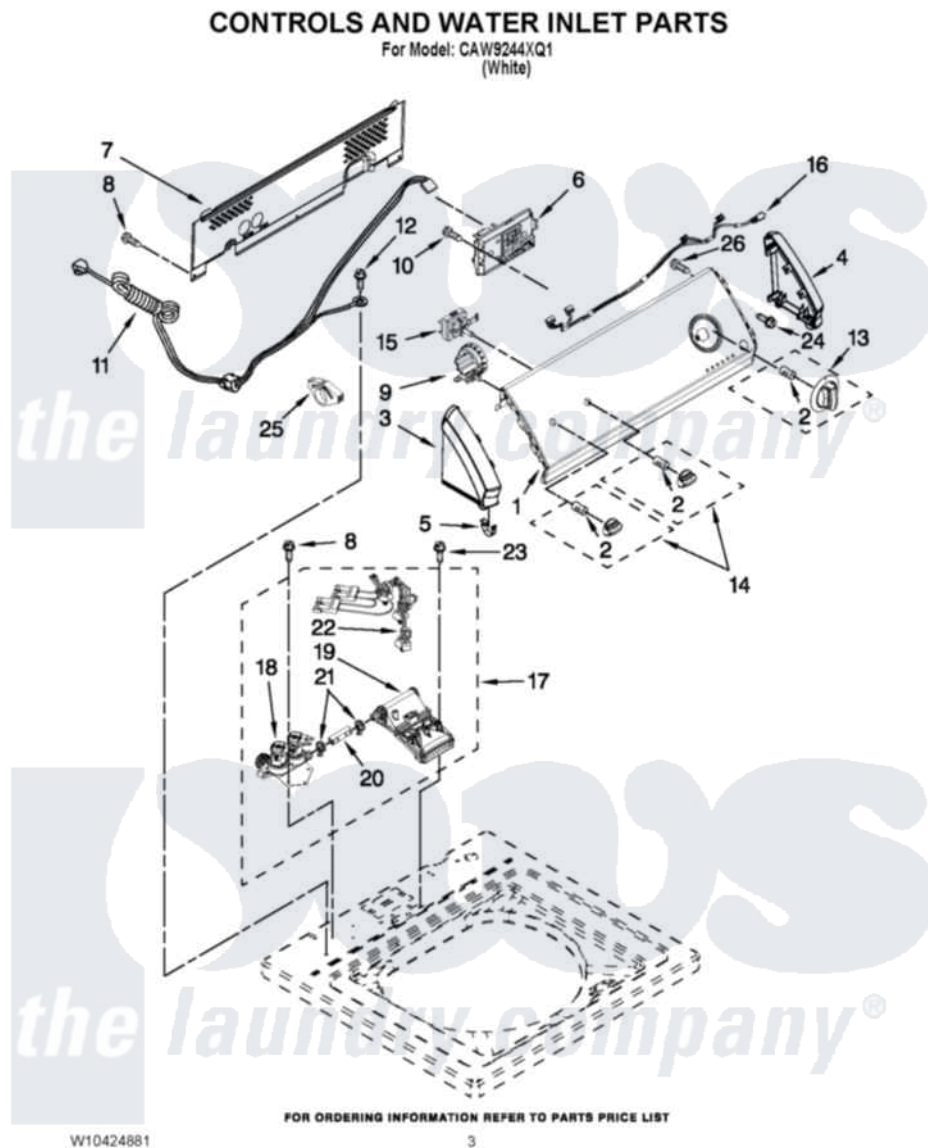

# Crosley CAW9244XQ1 02 - CONTROLS AND WATER INLET PARTS

Crosley [Residential Crosley CAW9244XQ1 Washer Parts](#) Parts Diagram 02 - CONTROLS AND WATER INLET PARTS  
Click on the part number to view part

Item	Original Part Number	Replaced By	Status	Part Description
1	<a href="#">W10317195</a>			Panel, Console
2	<a href="#">8536939</a>			Clip, Knob
3	<a href="#">8559502</a>			Cap, End
4	<a href="#">8559501</a>			Cap, End
5	<a href="#">8312709</a>			Clip-Console
6	<a href="#">W10393846</a>			Control Unit Assembly, Machine And Motor
7	W10251310	<a href="#">W10420985</a>		Panel, Console Rear Cover
8	1157158	<a href="#">489069</a>		Xxscrew, 10-12 X 1/2
9	<a href="#">W10268911</a>			Hose, Pressure Switch
10	<a href="#">90767</a>			Screw, 8A X 3/8 HeX Washer Head Tapping
11	<a href="#">W10276649</a>			Cord, Power
12	<a href="#">3400076</a>			Screw, Bracket Mounting
13	<a href="#">W10317457</a>			Knob, Timer Assembly
14	<a href="#">W10317458</a>			Knob, Control
15	<a href="#">W10285512</a>			Switch, Rotary Encoder

16	<a href="#">W10291178</a>		Harness, Upper
17	W10357184	<a href="#">W10432353</a>	Inlet Assembly, Water
18	<a href="#">W10356257</a>		Valve, Water Mixing
19	W10334611	<a href="#">W10441423</a>	Vacuum Break
20	<a href="#">W10238347</a>		Hose, Vacuum Break
21	W10117298	<a href="#">596669</a>	Clamp, Manifold
22	<a href="#">W10344775</a>		Harness, Valve
23	<a href="#">8281163</a>		Screw, Dispenser Housing Mounting
24	<a href="#">3400818</a>		Screw, Timer Mounting
25	<a href="#">W10348582</a>		Cable Tie
26	<a href="#">3400073</a>		Screw, Ground