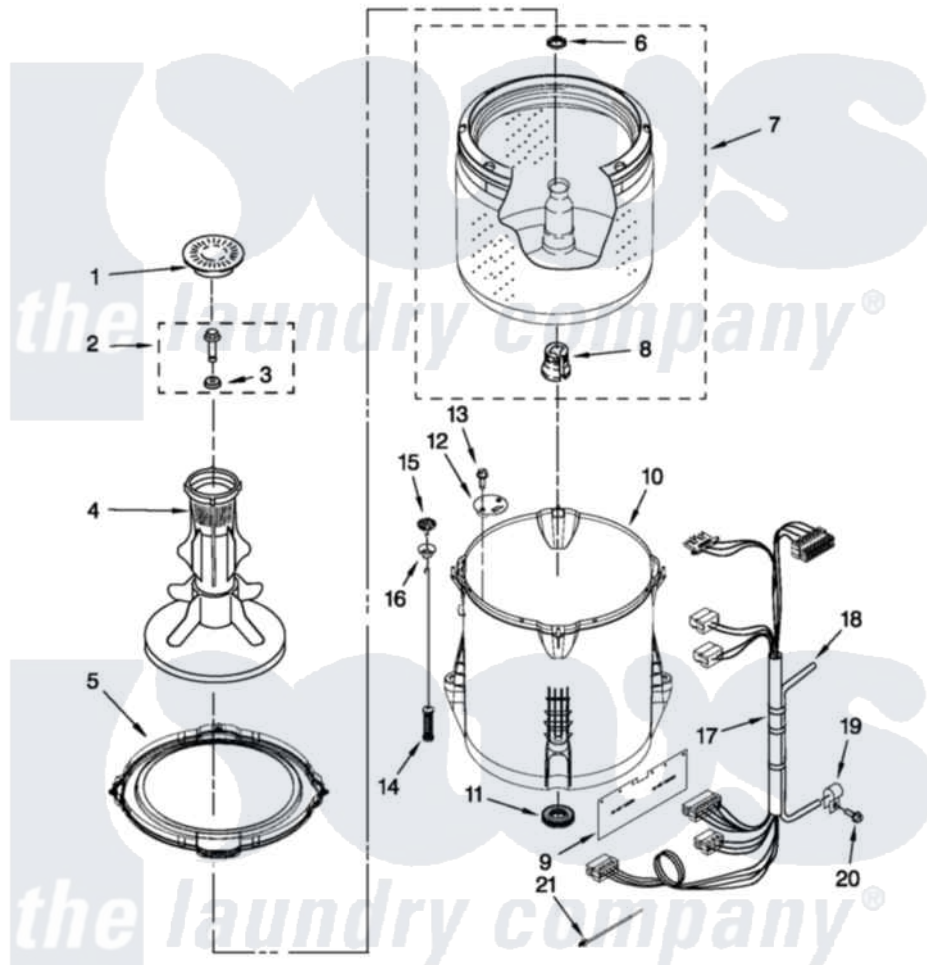

Crosley CAW9244XQ1 03 - BASKET AND TUB PARTS

BASKET AND TUB PARTS

For Model: CAW9244XQ1
(White)

W10424881

FOR ORDERING INFORMATION REFER TO PARTS PRICE LIST

5

Crosley [Residential Crosley CAW9244XQ1 Washer Parts](#) Parts Diagram 03 - BASKET AND TUB PARTS
Click on the part number to view part

Item	Original Part Number	Replaced By	Status	Part Description
1	3352483			Cap, Agitator
2	W10003790			Screw And Washer
3	3949550			Washer
4	63377			Agitator
5	W10215107			Ring-Tub
6	21366			Nut, Spanner
7	W10389330	W10349185		Basket
8	389140			Tub Block, Basket Drive
9	W10339098			Shield, Splash
10	W10238320	W10371566		Tub-Outer
11	W10006371	W10324647		Seal-Tub
12	W10215093			Filter, Drain Pump
13	8533928			Screw, 8-18 X 3/4
14	W10257088	W10349191		Suspension
15	W10215136	W10440729		Suspension
16	W10256551	W10440729		Suspension

17	W10297444	Harness, Lower	
18	W10297442	Hose, Pressure Switch	
19	W10005430	Clamp, Pressure Hose Retainer	
20	8533943	W10109200	Screw, Baffle Mounting
21	W10298887	Cable Tie	