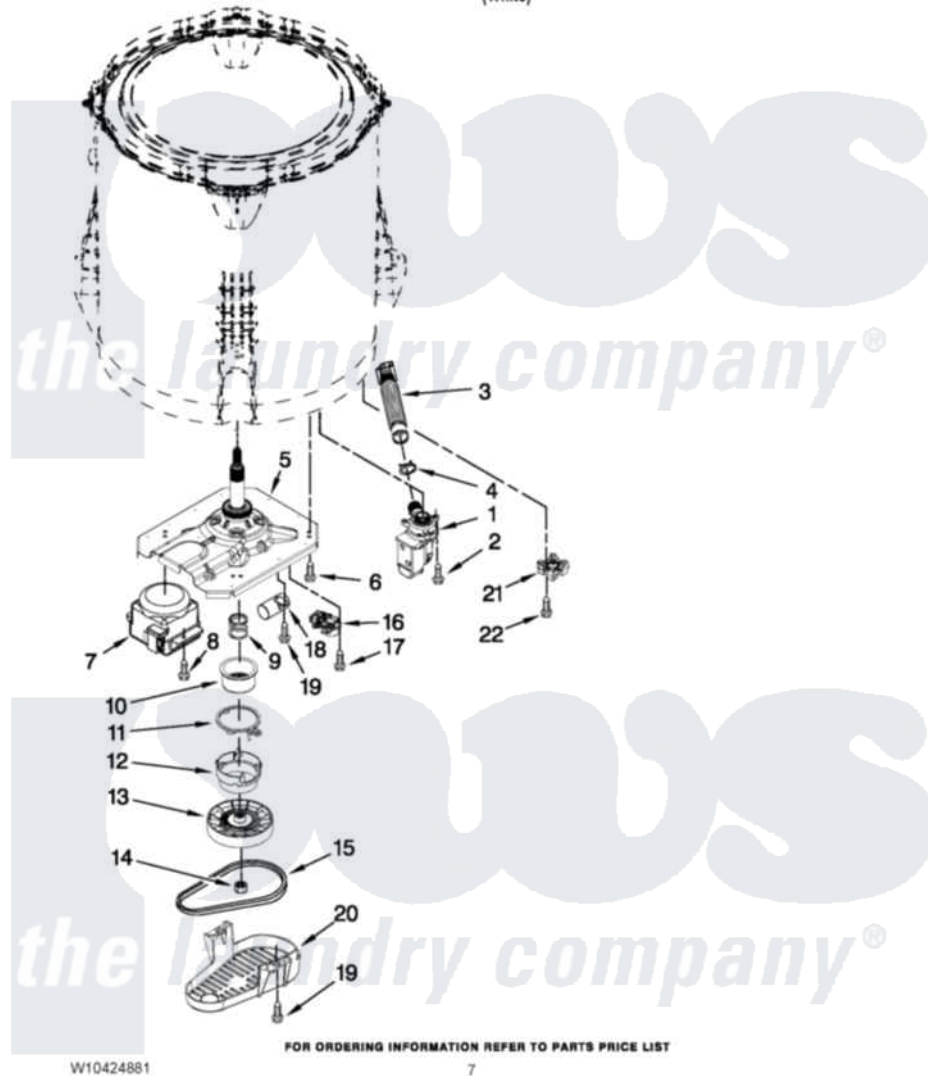

Crosley CAW9244XQ1 04 - GEARCASE, MOTOR AND PUMP PARTS

GEARCASE, MOTOR AND PUMP PARTS

For Model: CAW9244XQ1
(White)

Crosley [Residential Crosley CAW9244XQ1 Washer Parts](#) Parts Diagram 04 - GEARCASE, MOTOR AND PUMP PARTS

[Click on the part number to view part](#)

Item	Original Part Number	Replaced By	Status	Part Description
1	W10276397			Pump Assembly, Drain
2	W10004910			Screw, 12-16 X 1-1/4
3	W10215091			Hose, Inner Drain Assembly
4	8317496	285655		Clamp, Hose
5	W10006378	W10473144		Gearcase Assembly
6	W10249633			Screw, 7.2-1.6 X 30
7	W10006415			Motor, Drive
8	W10094780	W10182109		Screw-Kit
9	W10006382	W10315818		Cam
10	W10006352	W10315818		Cam
11	W10006353	W10315818		Cam
12	W10006354	W10315818		Cam
13	W10006356			Pulley
14	W10163336			Nut, Pulley
15	W10006384			Belt, Drive
16	W10006355			Actuator, Shift

17	9741052	Screw, 6-32 X 1.00
18	W10278556	Capacitor, Motor Run
19	357640	Screw And Washer
20	W10006383	Shield, Pulley Cover
21	W10238318	Counterweight
22	W10238319	Screw, 8-18 X 1.00