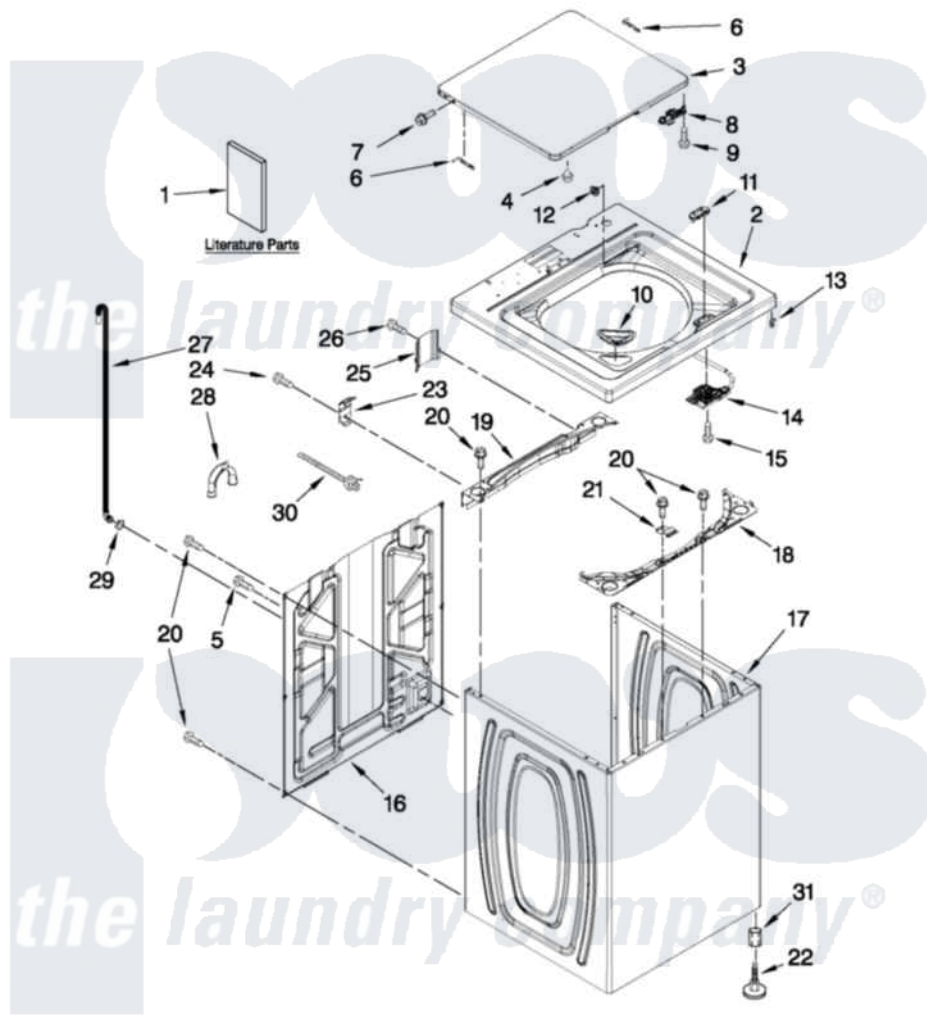

Crosley CAW9244XQ2 01 - TOP AND CABINET PARTS

TOP AND CABINET PARTS

AUTOMATIC WASHER

For Model: CAW9244XQ2
(White)

FOR ORDERING INFORMATION REFER TO PARTS PRICE LIST

9-11 Litho in U.S.A. (JLP) (eeb)

1

Part No. W10448059 Rev. A

Crosley Residential Crosley CAW9244XQ2 Washer Parts Parts Diagram 01 - TOP AND CABINET PARTS

[Click on the part number to view part](#)

Item	Original Part Number	Replaced By	Status	Part Description
1	W10240509			Installation Instructions
"	W10338608		Not Available	USE & CARE GUIDE
"	W10280489		Not Available	INSTALLATION (TECH SHEET)
"	W10062970		Not Available	ENERGY GUIDE
2	W10251299			Top
3	W10338625			Lid
4	9724509			Bumper, Lid
5	9740848			Screw, Mixing Valve Mounting
6	91770			Hinge, Lid
7	W10119872	W10119828		Screw, Lid Hinge Mounting
8	W10240513			Strike, Lid Lock
9	W10273971			Screw, 6-19 X 1/2
10	W10192089			Dispenser, Bleach
11	W10392041			Bezel, Lid Lock
12	21258			Bearing, Lid Hinge
13	90016			Clip, Pressure Switch Hose