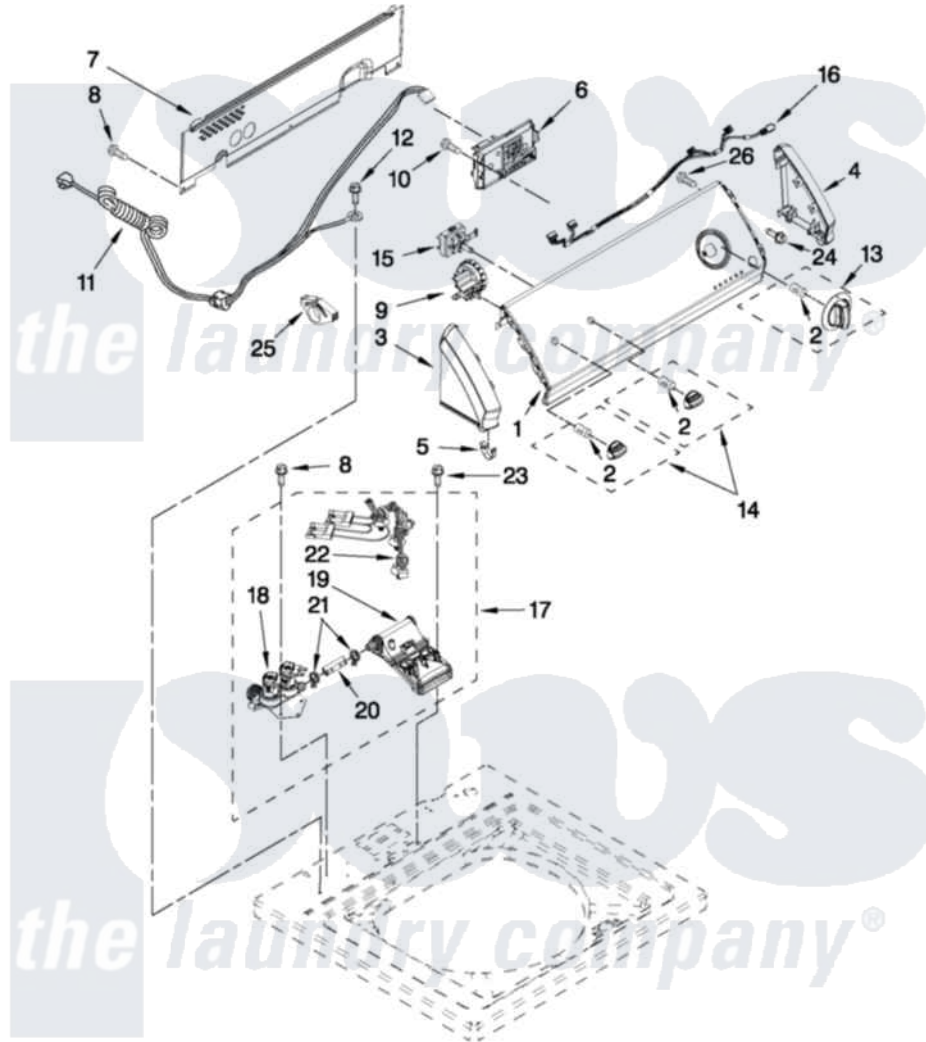

Crosley CAW9244XQ2 02 - CONTROLS AND WATER INLET PARTS

CONTROLS AND WATER INLET PARTS

For Model: CAW9244XQ2
(White)

FOR ORDERING INFORMATION REFER TO PARTS PRICE LIST

W10448059

3

Crosley [Residential Crosley CAW9244XQ2 Washer Parts](#) Parts Diagram 02 - CONTROLS AND WATER INLET PARTS
Click on the part number to view part

Item	Original Part Number	Replaced By	Status	Part Description
1	W10317195			Panel, Console
2	8536939			Clip, Knob
3	8559502			Cap, End
4	8559501			Cap, End
5	8312709			Clip-Console
6	W10435616			Control Unit Assembly
7	W10420985			Panel, Console Rear Cover
8	1157158	489069		Xxscrew, 10-12 X 1/2
9	W10268911			Hose, Pressure Switch
10	90767			Screw, 8A X 3/8 HeX Washer Head Tapping
11	W10276649			Cord, Power
12	3400076			Screw, Bracket Mounting
13	W10317457			Knob, Timer Assembly
14	W10317458			Knob, Control
15	W10285512			Switch, Rotary Encoder
16	W10291178			Harness, Upper

17	W10432353	Inlet Assembly, Water
18	W10356257	Valve, Water Mixing
19	W10334611	W10441423 Vacuum Break
20	W10238347	Hose, Vacuum Break
21	W10117298	596669 Clamp, Manifold
22	W10344775	Harness, Valve
23	8281163	Screw, Dispenser Housing Mounting
24	3400818	Screw, Timer Mounting
25	W10348582	Cable Tie
26	3400073	Screw, Ground