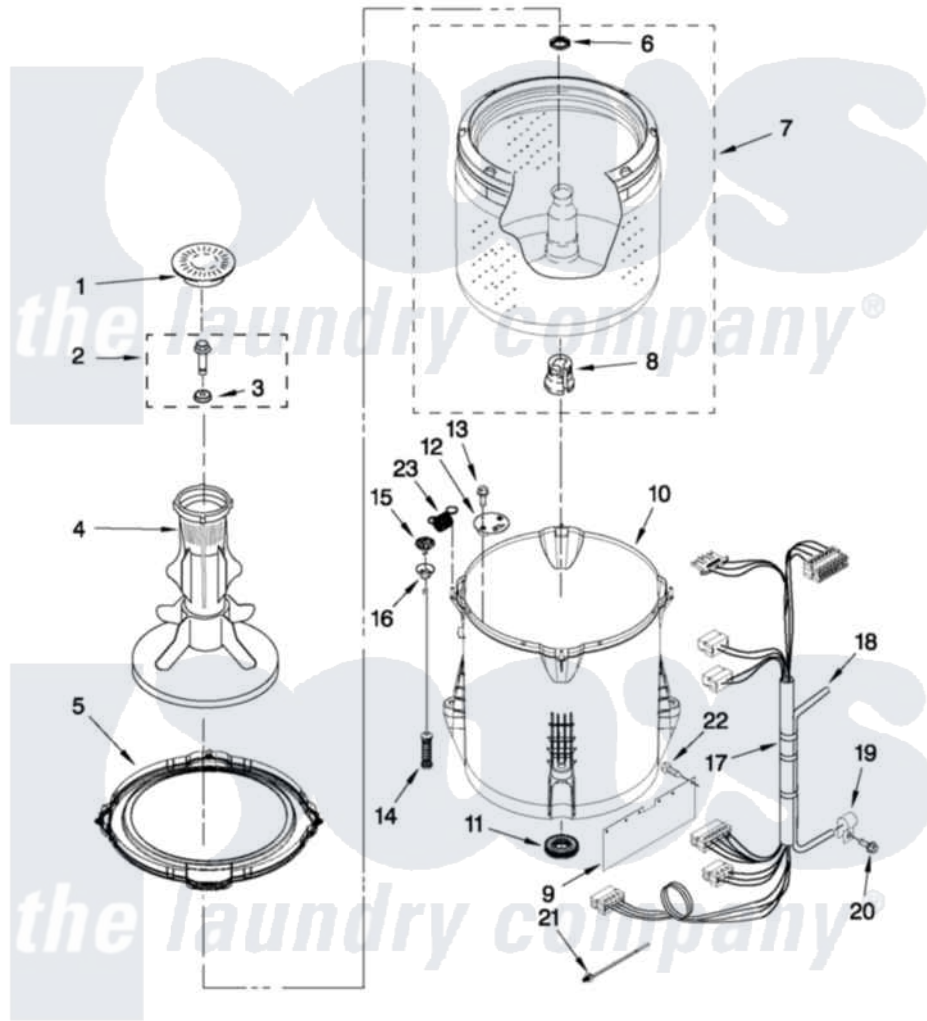

Crosley CAW9244XQ2 03 - BASKET AND TUB PARTS

BASKET AND TUB PARTS

For Model: CAW9244XQ2
(White)

FOR ORDERING INFORMATION REFER TO PARTS PRICE LIST

W10448059

5

Crosley [Residential Crosley CAW9244XQ2 Washer Parts](#) Parts Diagram 03 - BASKET AND TUB PARTS
Click on the part number to view part

Item	Original Part Number	Replaced By	Status	Part Description
1	3352483			Cap, Agitator
2	W10003790			Screw And Washer
3	3949550			Washer
4	63377			Agitator
5	W10215107			Ring-Tub
6	21366			Nut, Spanner
7	W10389330	W10349185		Basket
8	389140			Tub Block, Basket Drive
9	W10339098			Shield, Splash
10	W10238320	W10371566		Tub-Outer
11	W10006371	W10324647		Seal-Tub
12	W10215093			Filter, Drain Pump
13	8533928			Screw, 8-18 X 3/4
14	W10257088	W10349191		Suspension
15	W10215136	W10440729		Suspension
16	W10256551	W10440729		Suspension

17	W10297444		Harness, Lower
18	W10297436	353244	Hose, Pressure Switch
19	W10005430		Clamp, Pressure Hose Retainer
20	8533943	W10109200	Screw, Baffle Mounting
21	W10298887		Cable Tie
22	W10273613		Retainer, Push In
23	W10348658	W10400895	Spring