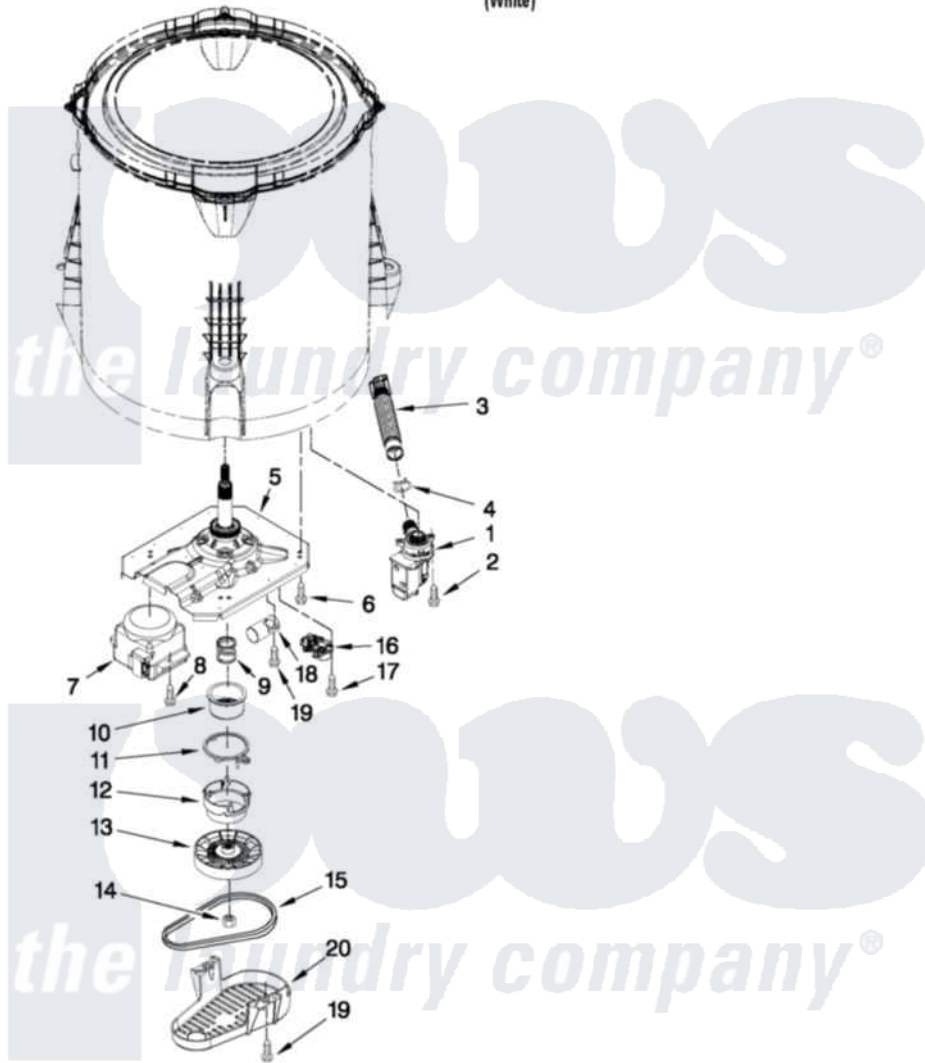

Crosley CAW9244XQ2 04 - GEARCASE, MOTOR AND PUMP PARTS

GEARCASE, MOTOR AND PUMP PARTS

For Model: CAW9244XQ2
(White)

W10448059

FOR ORDERING INFORMATION REFER TO PARTS PRICE LIST

7

Crosley [Residential Crosley CAW9244XQ2 Washer Parts](#) Parts Diagram 04 - GEARCASE, MOTOR AND PUMP PARTS

[Click on the part number to view part](#)

Item	Original Part Number	Replaced By	Status	Part Description
1	W10276397			Pump Assembly, Drain
2	W10004910			Screw, 12-16 X 1-1/4
3	W10215091			Hose, Inner Drain Assembly
4	8317496	285655		Clamp, Hose
5	W10006378	W10473144		Gearcase Assembly
6	W10249633			Screw, 7.2-1.6 X 30
7	W10006425	W10006415		Motor, Drive
8	W10094780	W10182109		Screw-Kit
9	W10006382	W10315818		Cam
10	W10006352	W10315818		Cam
11	W10006353	W10315818		Cam
12	W10006354	W10315818		Cam
13	W10006356			Pulley
14	W10163336			Nut, Pulley
15	W10006384			Belt, Drive
16	W10006355			Actuator, Shift

17	9741052	Screw, 6-32 X 1.00
18	W10278556	Capacitor, Motor Run
19	357640	Screw And Washer
20	W10006383	Shield, Pulley Cover