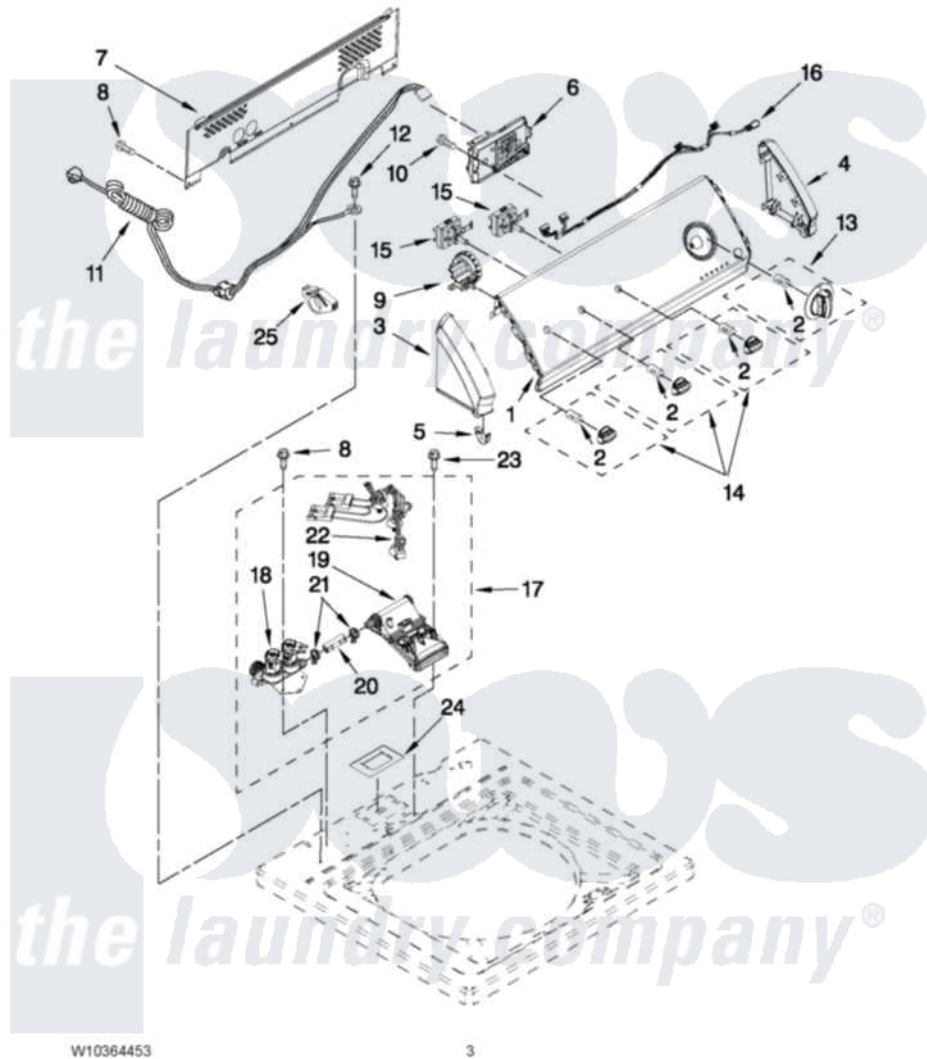

# Crosley CAW9444XQ0 02 - CONTROLS AND WATER INLET PARTS

## CONTROLS AND WATER INLET PARTS

For Model: CAW9444XQ0  
(White)

W10364453

3

Crosley [Residential Crosley CAW9444XQ0 Washer Parts](#) Parts Diagram 02 - CONTROLS AND WATER INLET PARTS  
Click on the part number to view part

Item	Original Part Number	Replaced By	Status	Part Description
1	<a href="#">W10317196</a>			Panel, Console
2	<a href="#">8536939</a>			Clip, Knob
3	<a href="#">8559502</a>			Cap, End
4	<a href="#">8559501</a>			Cap, End
5	<a href="#">8312709</a>			Clip-Console
6	W10296110	<a href="#">W10393848</a>		Control Unit Assembly, Machine And Motor
7	W10251310	<a href="#">W10420985</a>		Panel, Console Rear Cover
8	1157158	<a href="#">489069</a>		Xxscrew, 10-12 X 1/2
9	<a href="#">W10268911</a>			Hose, Pressure Switch
10	<a href="#">90767</a>			Screw, 8A X 3/8 HeX Washer Head Tapping
11	<a href="#">W10276649</a>			Cord, Power
12	<a href="#">3400076</a>			Screw, Bracket Mounting
13	<a href="#">W10317457</a>			Knob, Timer Assembly
14	<a href="#">W10317458</a>			Knob, Control
15	<a href="#">W10285512</a>			Switch, Rotary Encoder

16	<a href="#">W10291174</a>		Harness, Upper
17	W10334612	<a href="#">W10432353</a>	Inlet Assembly, Water
18	W10337338	<a href="#">W10356257</a>	Valve, Water Mixing
19	W10334611	<a href="#">W10441423</a>	Vacuum Break
20	<a href="#">W10238347</a>		Hose, Vacuum Break
21	W10117298	<a href="#">596669</a>	Clamp, Manifold
22	W10337345	<a href="#">W10344775</a>	Harness, Valve
23	<a href="#">8281163</a>		Screw, Dispenser Housing Mounting
24	<a href="#">W10240973</a>		Foam, Ivvb
25	<a href="#">W10348582</a>		Cable Tie