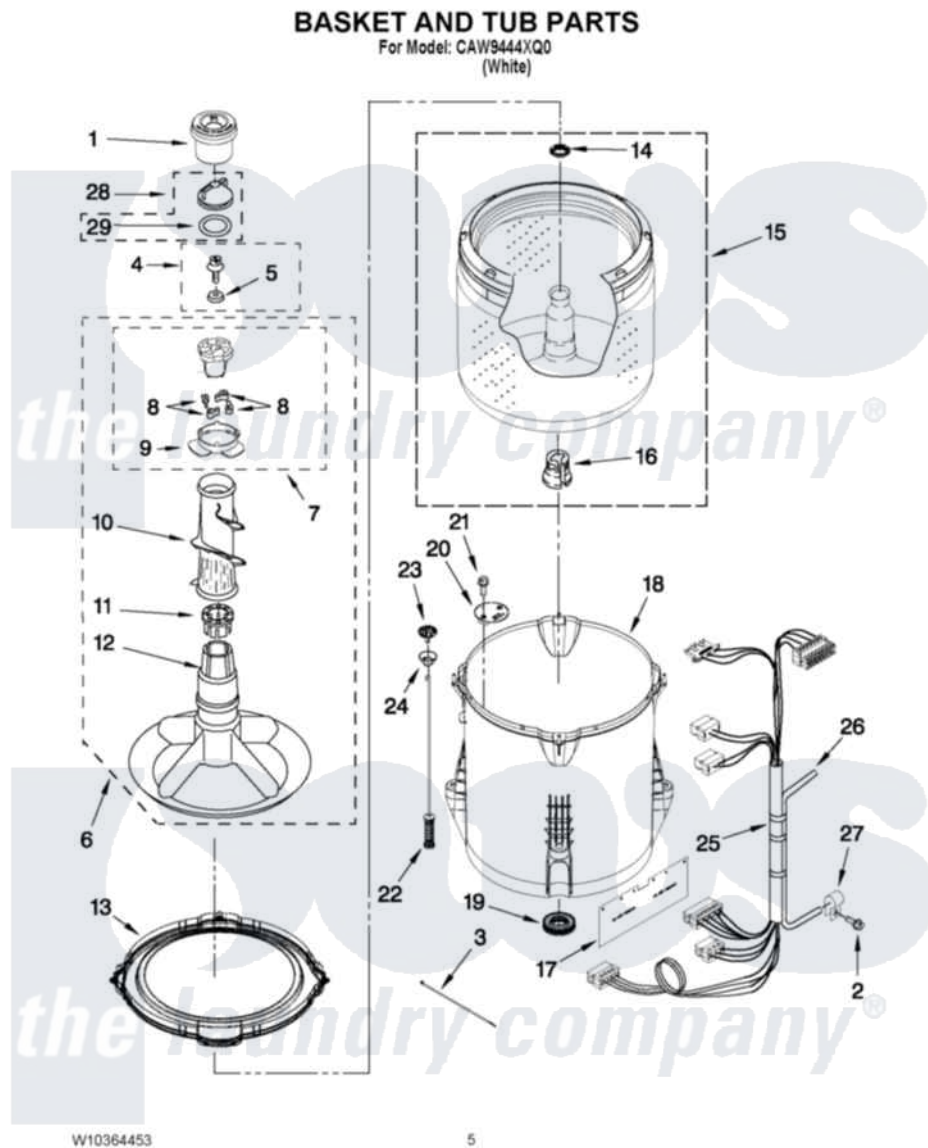

Crosley CAW9444XQ0 03 - BASKET AND TUB PARTS

Crosley [Residential Crosley CAW9444XQ0 Washer Parts](#) Parts Diagram 03 - BASKET AND TUB PARTS
Click on the part number to view part

Item	Original Part Number	Replaced By	Status	Part Description
1	8575076	8575076A		Dispenser
2	8533943	W10109200		Screw, Baffle Mounting
3	W10339879			Tie, Cable
4	W10003790			Screw And Washer
5	3949550			Washer
6	3348117	285565		Agitator
7	3363663	285811		Cam-Agitator
8	3366877	80040		Dog-Agitator
9	3363661			Bearing, Driven Cam
10	3348752			Mover, Clothes
11	3350389	285587		Washer
12	3347288			Agitator
13	W10215108			Ring, Tub
14	21366			Nut, Spanner
15	W10238308	W10349185		Basket
16	389140			Tub Block, Basket Drive

17	W10339098		Shield, Splash
18	W10238320	W10371566	Tub-Outer
19	W10006371	W10324647	Seal-Tub
20	W10215093		Filter, Drain Pump
21	8533928		Screw, 8-18 X 3/4
22	W10257088	W10349191	Suspension
23	W10215136	W10440729	Suspension
24	W10256551	W10440729	Suspension
25	W10276648	W10297444	Harness, Lower
26	W10297436	353244	Hose, Pressure Switch
27	W10005430		Clamp, Pressure Hose Retainer
28	3354733	W10074580	Cap, Barrier
29	W10072840		Fabric Softener