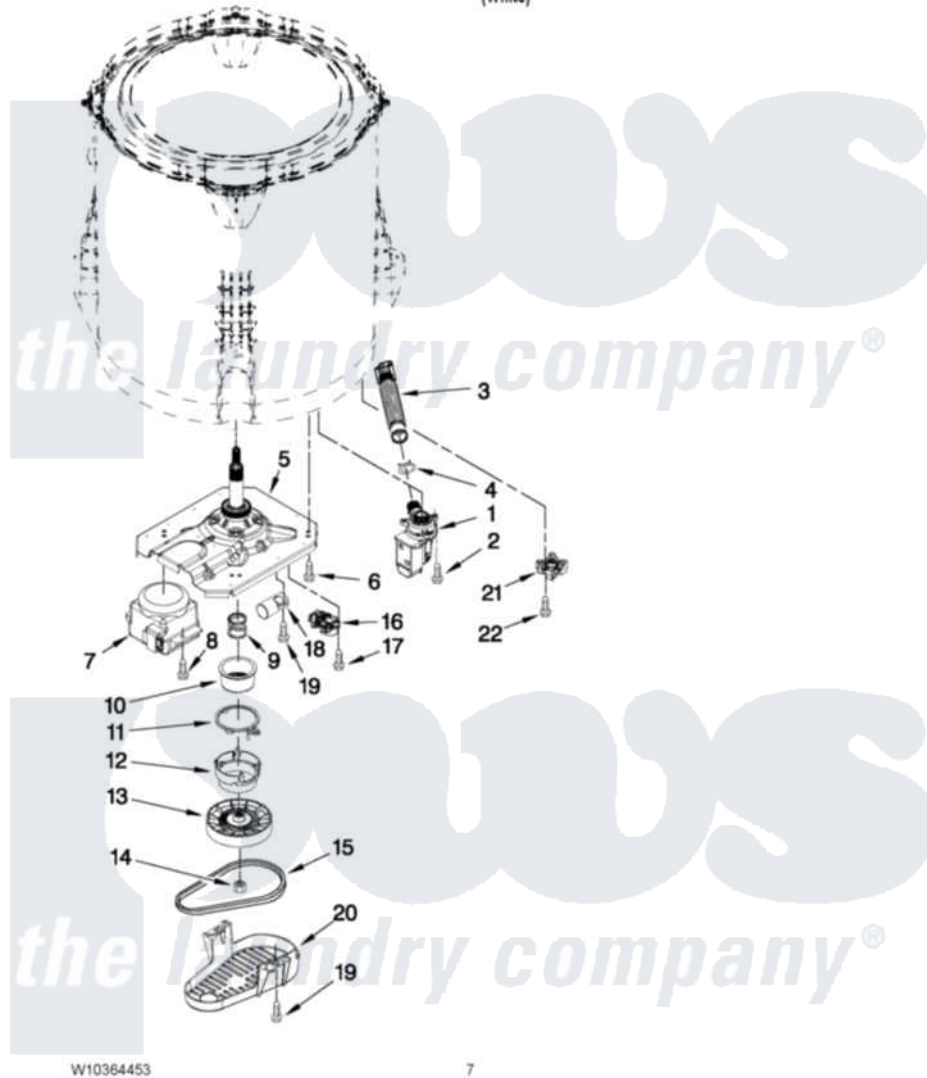

Crosley CAW9444XQ0 04 - GEARCASE, MOTOR AND PUMP PARTS

GEARCASE, MOTOR AND PUMP PARTS

For Model: CAW9444XQ0
(White)

W10364453

7

Crosley [Residential Crosley CAW9444XQ0 Washer Parts](#) Parts Diagram 04 - GEARCASE, MOTOR AND PUMP PARTS

[Click on the part number to view part](#)

Item	Original Part Number	Replaced By	Status	Part Description
1	W10276397			Pump Assembly, Drain
2	W10004910			Screw, 12-16 X 1-1/4
3	W10215091			Hose, Inner Drain Assembly
4	8317496	285655		Clamp, Hose
5	W10006378	W10473144		Gearcase Assembly
6	W10249633			Screw, 7.2-1.6 X 30
7	W10006399	W10006415		Motor, Drive
8	W10094780	W10182109		Screw-Kit
9	W10006382	W10315818		Cam
10	W10006352	W10315818		Cam
11	W10006353	W10315818		Cam
12	W10006354	W10315818		Cam
13	W10006356			Pulley
14	W10163336			Nut, Pulley
15	W10006384			Belt, Drive
16	W10006355			Actuator, Shift

17	9741052	Screw, 6-32 X 1.00
18	W10278556	Capacitor, Motor Run
19	357640	Screw And Washer
20	W10006383	Shield, Pulley Cover
21	W10238318	Counterweight
22	W10238319	Screw, 8-18 X 1.00