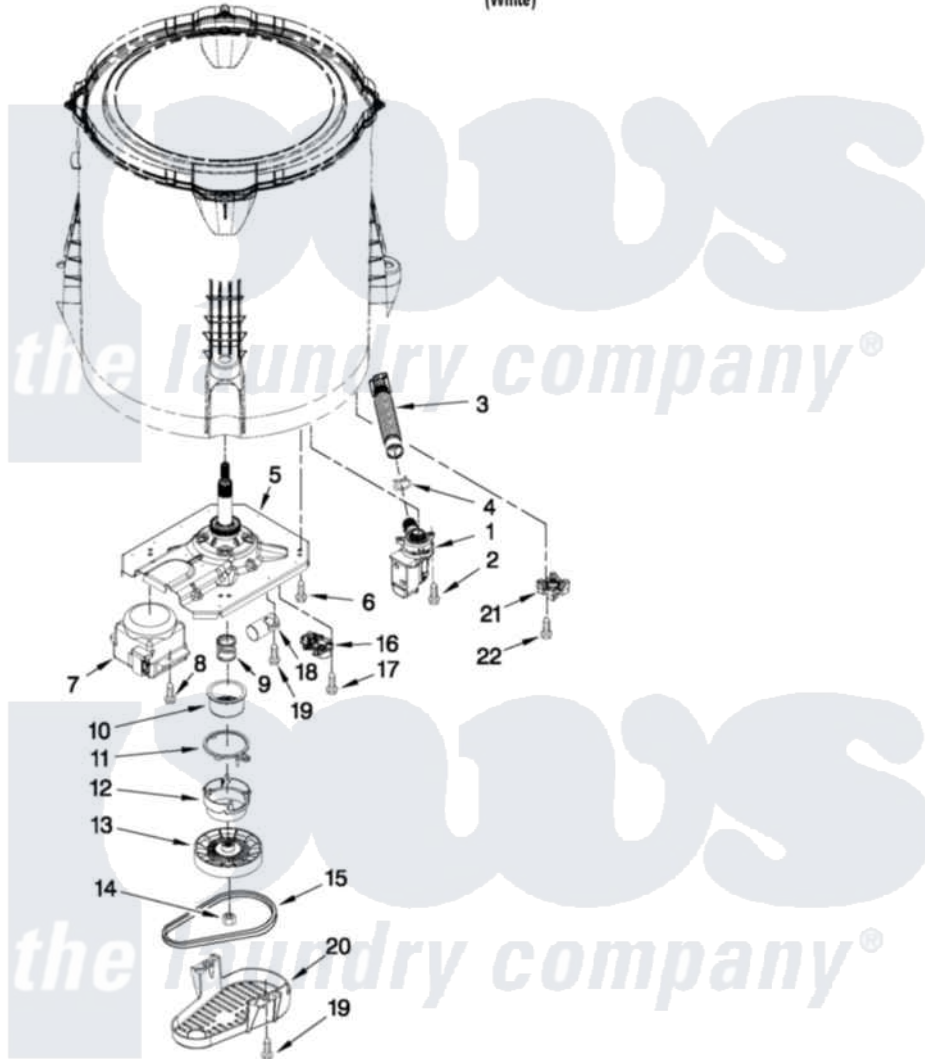

Crosley CAW9444XQ1 04 - GEARCASE, MOTOR AND PUMP PARTS

GEARCASE, MOTOR AND PUMP PARTS

For Model: CAW9444XQ1
(White)

FOR ORDERING INFORMATION REFER TO PARTS PRICE LIST

W10424882

7

Crosley [Residential Crosley CAW9444XQ1 Washer Parts](#) Parts Diagram 04 - GEARCASE, MOTOR AND PUMP PARTS

[Click on the part number to view part](#)

Item	Original Part Number	Replaced By	Status	Part Description
1	W10276397			Pump Assembly, Drain
2	W10004910			Screw, 12-16 X 1-1/4
3	W10215091			Hose, Inner Drain Assembly
4	8317496	285655		Clamp, Hose
5	W10006378	W10473144		Gearcase Assembly
6	W10249633			Screw, 7.2-1.6 X 30
7	W10006415			Motor, Drive
8	W10094780	W10182109		Screw-Kit
9	W10006382	W10315818		Cam
10	W10006352	W10315818		Cam
11	W10006353	W10315818		Cam
12	W10006354	W10315818		Cam
13	W10006356			Pulley
14	W10163336			Nut, Pulley
15	W10006384			Belt, Drive
16	W10006355			Actuator, Shift

17	9741052	Screw, 6-32 X 1.00
18	W10278556	Capacitor, Motor Run
19	357640	Screw And Washer
20	W10006383	Shield, Pulley Cover
21	W10238318	Counterweight
22	W10238319	Screw, 8-18 X 1.00