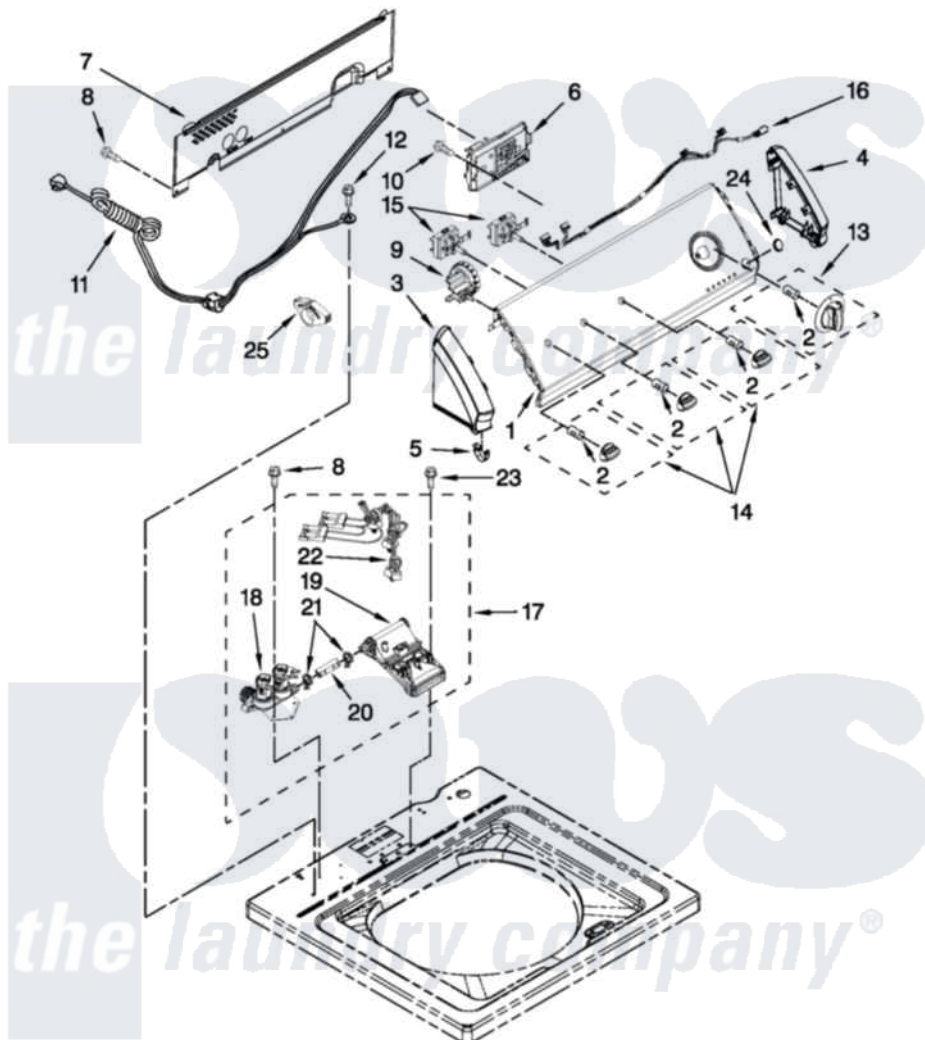

# Crosley CAW9444XQ2 02 - CONTROLS AND WATER INLET PARTS

## CONTROLS AND WATER INLET PARTS

For Model: CAW9444XQ2  
(White)

FOR ORDERING INFORMATION REFER TO PARTS PRICE LIST

W10467472

3

Crosley [Residential Crosley CAW9444XQ2 Washer Parts](#) Parts Diagram 02 - CONTROLS AND WATER INLET PARTS  
Click on the part number to view part

Item	Original Part Number	Replaced By	Status	Part Description
1	<a href="#">W10317196</a>			Panel, Console
2	<a href="#">8536939</a>			Clip, Knob
3	<a href="#">8559502</a>			Cap, End
4	<a href="#">8559501</a>			Cap, End
5	<a href="#">8312709</a>			Clip-Console
6	<a href="#">W10445399</a>			Control Unit Assembly, Machine And Motor
7	<a href="#">W10420985</a>			Panel, Console Rear Cover
8	1157158	<a href="#">489069</a>		Xxscrew, 10-12 X 1/2
9	<a href="#">W10268911</a>			Hose, Pressure Switch
10	<a href="#">90767</a>			Screw, 8A X 3/8 HeX Washer Head Tapping
11	<a href="#">W10276649</a>			Cord, Power
12	<a href="#">3400076</a>			Screw, Bracket Mounting
13	<a href="#">W10317457</a>			Knob, Timer Assembly
14	<a href="#">W10317458</a>			Knob, Control
15	<a href="#">W10285512</a>			Switch, Rotary Encoder

16	<a href="#">W10291174</a>		Harness, Upper
17	<a href="#">W10432353</a>		Inlet Assembly, Water
18	<a href="#">W10356257</a>		Valve, Water Mixing
19	<a href="#">W10441423</a>		Vacuum Break
20	<a href="#">W10238347</a>		Hose, Vacuum Break
21	W10117298	<a href="#">596669</a>	Clamp, Manifold
22	<a href="#">W10344775</a>		Harness, Valve
23	<a href="#">8281163</a>		Screw, Dispenser Housing Mounting
24	<a href="#">W10272474</a>		Pushbutton, Start
25	<a href="#">W10348582</a>		Cable Tie