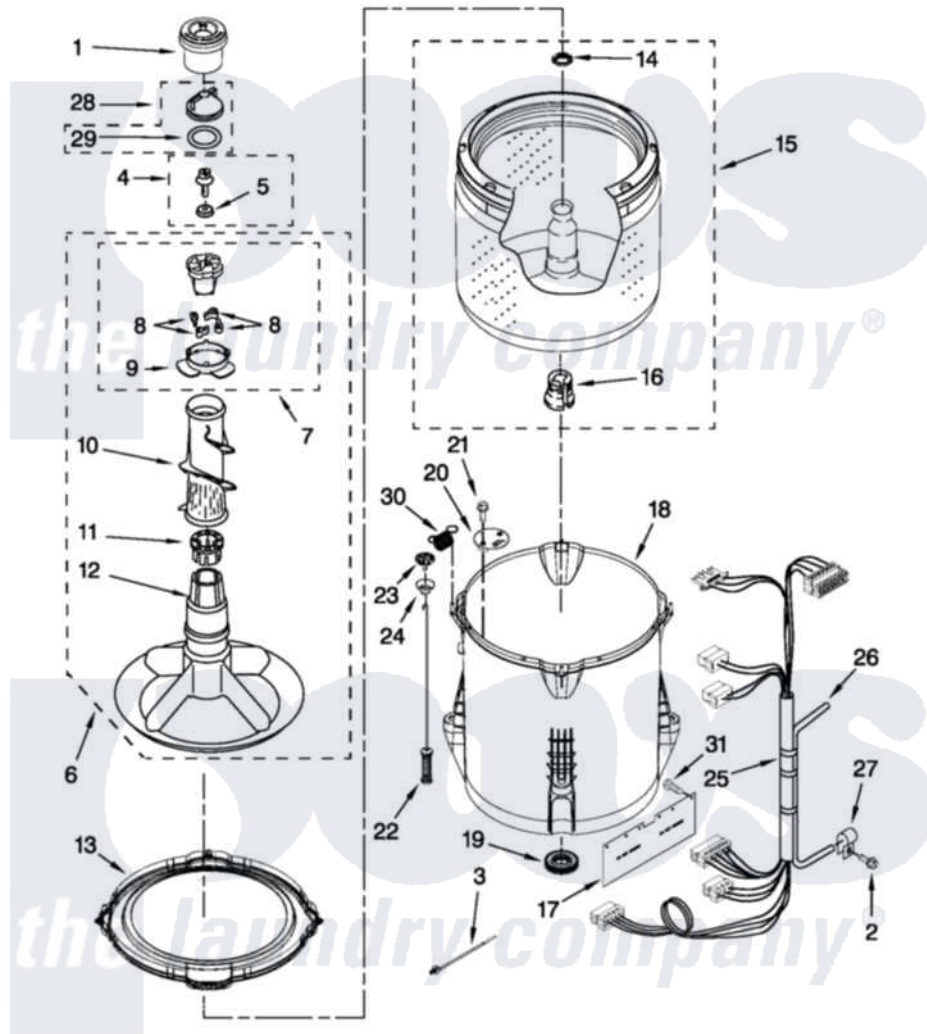

Crosley CAW9444XQ2 03 - BASKET AND TUB PARTS

BASKET AND TUB PARTS

For Model: CAW9444XQ2
(White)

FOR ORDERING INFORMATION REFER TO PARTS PRICE LIST

W10467472

5

Crosley [Residential Crosley CAW9444XQ2 Washer Parts](#) Parts Diagram 03 - BASKET AND TUB PARTS
Click on the part number to view part

Item	Original Part Number	Replaced By	Status	Part Description
1	8575076	8575076A		Dispenser
2	8533943	W10109200		Screw, Baffle Mounting
3	W10298887			Cable Tie
4	W10003790			Screw And Washer
5	3949550			Washer
6	3348117	285565		Agitator
7	3363663	285811		Cam-Agitator
8	3366877	80040		Dog-Agitator
9	3363661			Bearing, Driven Cam
10	3348752			Mover, Clothes
11	3350389	285587		Washer
12	3347288			Agitator
13	W10215108			Ring, Tub
14	21366			Nut, Spanner
15	W10358261	W10349185		Basket
16	389140			Tub Block, Basket Drive

17	W10339098		Shield, Splash
18	W10238320	W10371566	Tub-Outer
19	W10006371	W10324647	Seal-Tub
20	W10215093		Filter, Drain Pump
21	8533928		Screw, 8-18 X 3/4
22	W10257088	W10349191	Suspension
23	W10405423	W10440729	Suspension
24	W10256551	W10440729	Suspension
25	W10297444		Harness, Lower
26	W10297436	353244	Hose, Pressure Switch
27	W10005430		Clamp, Pressure Hose Retainer
28	3354733	W10074580	Cap, Barrier
29	W10072840		Fabric Softener
30	W10348658	W10400895	Spring
31	W10429200		Retainer, Push In