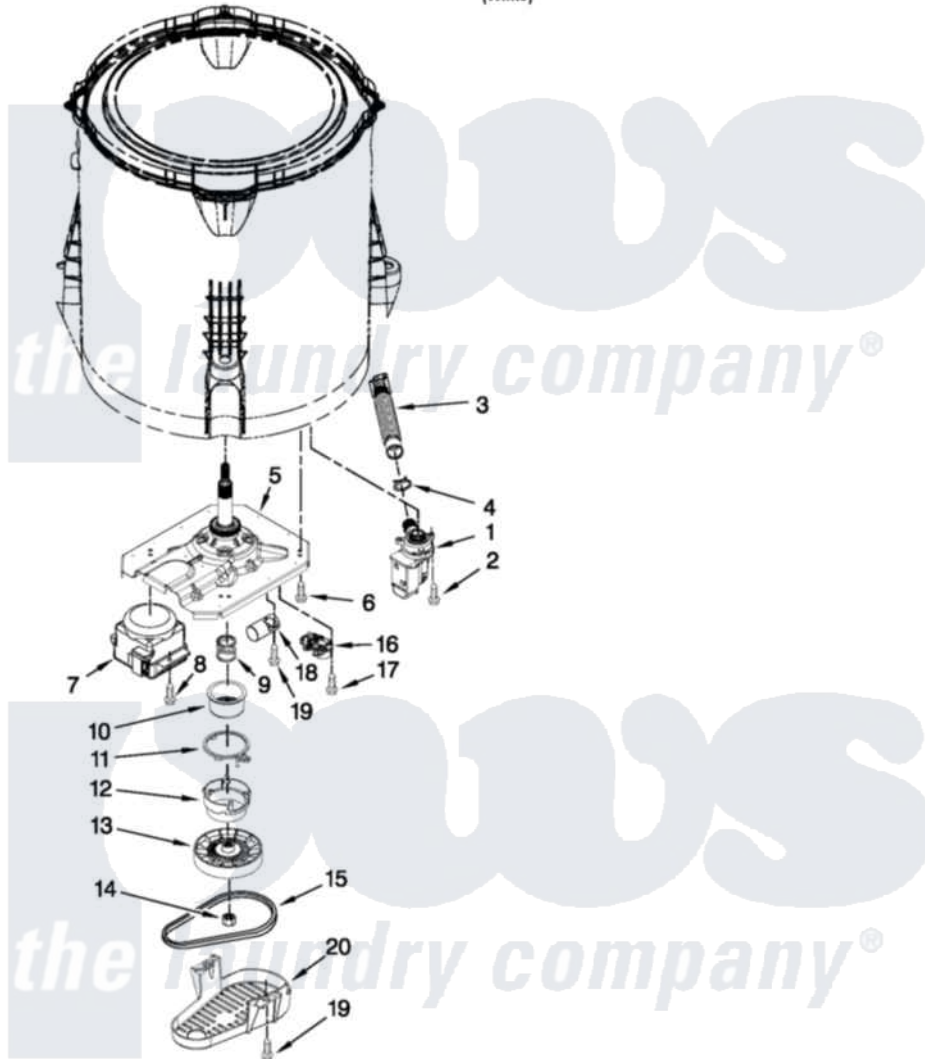

Crosley CAW9444XQ2 04 - GEARCASE, MOTOR AND PUMP PARTS

GEARCASE, MOTOR AND PUMP PARTS

For Model: CAW9444XQ2
(White)

FOR ORDERING INFORMATION REFER TO PARTS PRICE LIST

W10467472

7

Crosley [Residential Crosley CAW9444XQ2 Washer Parts](#) Parts Diagram 04 - GEARCASE, MOTOR AND PUMP PARTS

[Click on the part number to view part](#)

Item	Original Part Number	Replaced By	Status	Part Description
1	W10276397			Pump Assembly, Drain
2	W10004910			Screw, 12-16 X 1-1/4
3	W10215091			Hose, Inner Drain Assembly
4	8317496	285655		Clamp, Hose
5	W10006378	W10473144		Gearcase Assembly
6	W10249633			Screw, 7.2-1.6 X 30
7	W10006425	W10006415		Motor, Drive
8	W10094780	W10182109		Screw-Kit
9	W10006382	W10315818		Cam
10	W10006352	W10315818		Cam
11	W10006353	W10315818		Cam
12	W10006354	W10315818		Cam
13	W10006356			Pulley
14	W10163336			Nut, Pulley
15	W10006384			Belt, Drive
16	W10006355			Actuator, Shift

17	9741052	Screw, 6-32 X 1.00
18	W10278556	Capacitor, Motor Run
19	357640	Screw And Washer
20	W10006383	Shield, Pulley Cover