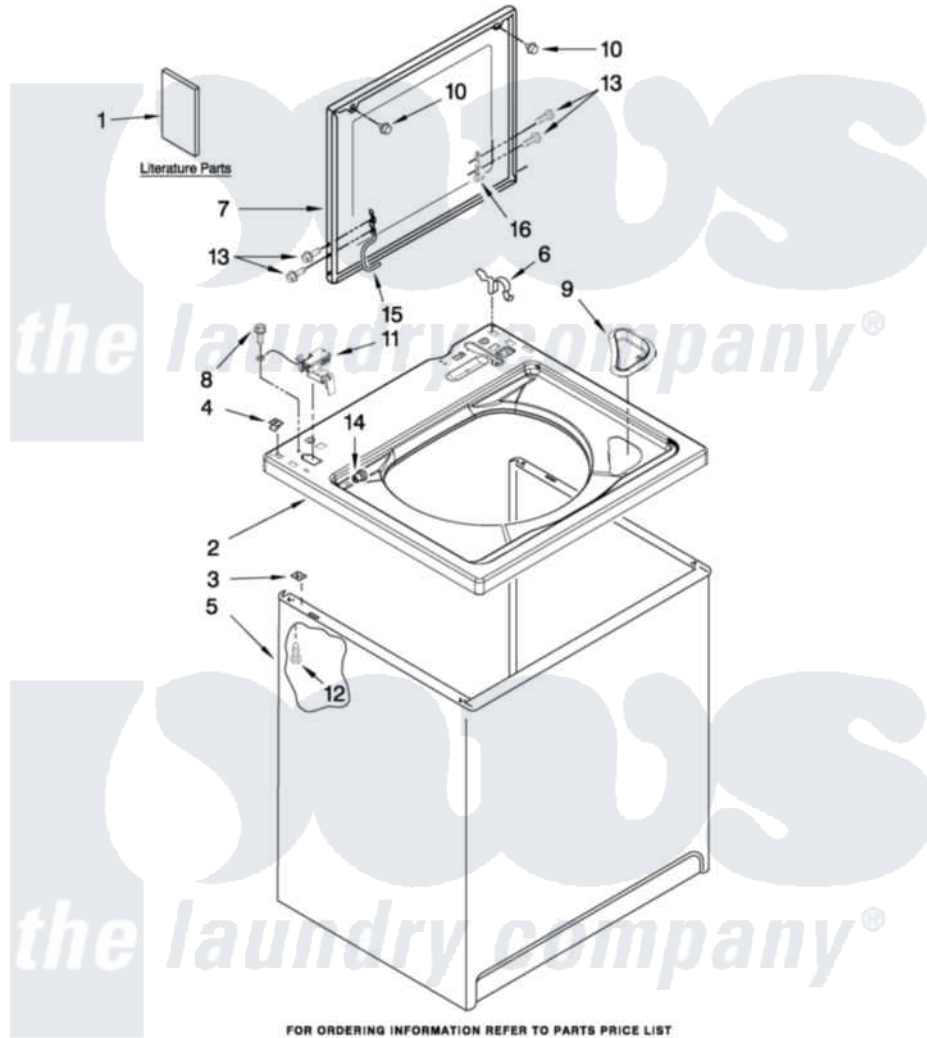

# Crosley CAWS16445WQ0 01 - TOP AND CABINET PARTS

## TOP AND CABINET PARTS

For Model: CAWS16445WQ0  
(White)

AUTOMATIC  
WASHER

FOR ORDERING INFORMATION REFER TO PARTS PRICE LIST

5-09 Litho in U.S.A. (drd)(bay)

1

Part No. W10274790 Rev. A

Crosley [Residential Crosley CAWS16445WQ0 Washer Parts](#) Parts Diagram 01 - TOP AND CABINET PARTS

[Click on the part number to view part](#)

Item	Original Part Number	Replaced By	Status	Part Description
1	W10200890		Not Available	INSTRUCTIONS, INSTALLATION (ENGLISH/FRENCH)
"	W10200891		Not Available	INSTRUCTIONS, INSTALLATION (SPANISH)
"	W10200883		Not Available	Use & Care Guide
"	W10200881		Not Available	Feature Sheet
"	W10062907		Not Available	ENERGY GUIDE
"	W10175555		Not Available	Wiring Diagram
2	<a href="#">W10194570</a>			Top
3	62750			Spacer, Cabinet To Top (4)
4	<a href="#">357213</a>			Nut, Push-In
5	<a href="#">63424</a>			Cabinet
6	<a href="#">62780</a>			Clip, Top And Cabinet And Rear Panel
7	W10171313	<a href="#">W10193861</a>		Lid
8	<a href="#">3351614</a>			Screw, Gearcase Cover Mounting

9	<a href="#">W10192089</a>	Dispenser, Bleach
10	<a href="#">9724509</a>	Bumper, Lid
11	<a href="#">8318084</a>	Switch, Lid
12	<a href="#">3390631</a>	Screw, 10-16 X 3/8
13	<a href="#">W10119828</a>	Screw, Lid Hinge Mounting
14	<a href="#">8319539</a>	Bearing, Lid Hinge
15	<a href="#">W10225136</a>	Hinge 7 Pad Assembly
16	<a href="#">91770</a>	Hinge, Lid