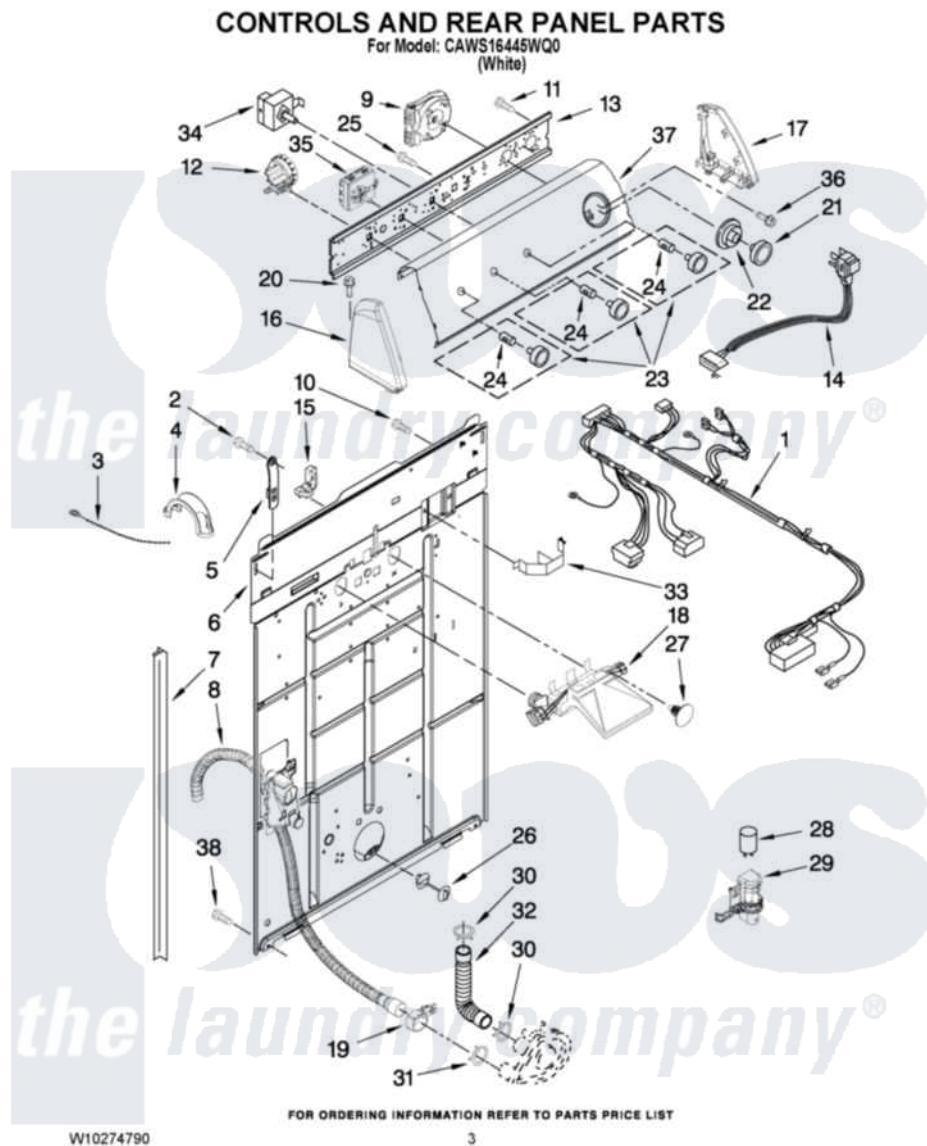

Crosley CAWS16445WQ0 02 - CONTROLS AND REAR PANEL PARTS

Crosley [Residential Crosley CAWS16445WQ0 Washer Parts](#) Parts Diagram 02 - CONTROLS AND REAR PANEL PARTS

[Click on the part number to view part](#)

Item	Original Part Number	Replaced By	Status	Part Description
1	W10215083			Harness, Wiring
2	9740848			Screw, Mixing Valve Mounting
3	3347868	W10339879		Tie, Cable
4	8577378			U-Bend, Drain Hose
5	8568314			Strap, Console
6	W10194450			Panel, Rear
7	62747			Pad, Rear Panel
8	W10189267			Drain Hose Assembly
9	W10175553			Timer, Control
10	3351614			Screw, Gearcase Cover Mounting
11	90767			Screw, 8A X 3/8 HeX Washer Head Tapping
12	8577843	W10337781		Switch-WL
13	3948608			Bracket, Control
14	8578842	285800		Cord-Power

15	3952821	285777	Relief-Str
16	8271365	279962	Endcap
17	8271359	279962	Endcap
18	W10144820		Valve, Water Inlet W/Thermistor And Vacuum Break
19	8541668		Clamp, Hose
20	388326		Screw, 8-18 X 1.25
21	8538949		Knob, Timer
22	8538955		Dial, Timer
23	8538957		Knob, Control
24	8536939		Clip, Knob
25	3400073		Screw, Ground
26	8519200		Support, Rear Panel
27	W10000080	8282566	Clip, Pine Tree
28	8572717		Capacitor, Motor Start
29	8318046		Clip, Capacitor
30	3363366	616099	Clamp
31	8317496	285655	Clamp, Hose
32	3951449	285871	Hose
33	8055003		Clip, Harness And Pressure Switch
34	3949187	W10168262	Switch, Rotary
35	W10184148		Switch, Water Temperature
36	3400818		Screw, Timer Mounting
37	W10196899		Panel, Console
38	62863	3390631	Screw, 10-16 X 3/8