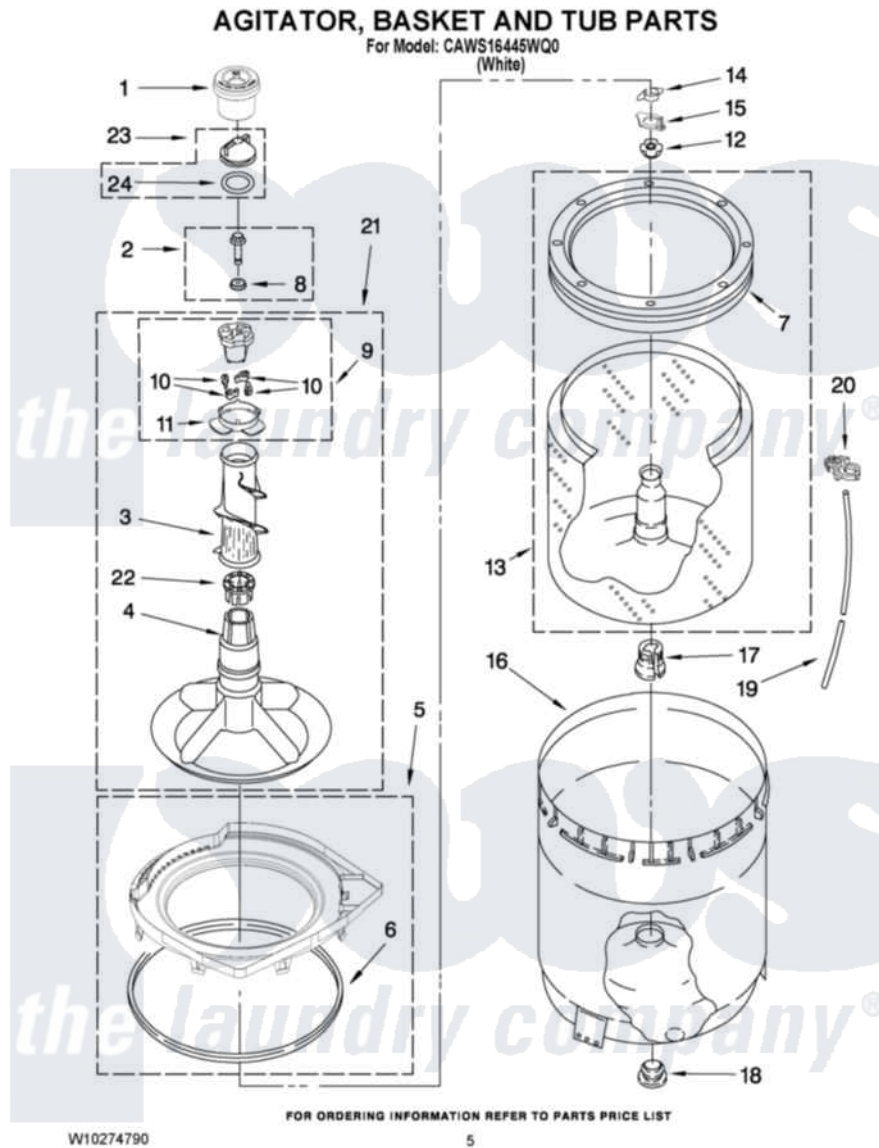

# Crosley CAWS16445WQ0 03 - AGITATOR, BASKET AND TUB PARTS

Crosley [Residential Crosley CAWS16445WQ0 Washer Parts](#) Parts Diagram 03 - AGITATOR, BASKET AND TUB PARTS

[Click on the part number to view part](#)

Item	Original Part Number	Replaced By	Status	Part Description
1	8575076	<a href="#">8575076A</a>		Dispenser
2	<a href="#">358237</a>			Screw And Washer
3	<a href="#">3348752</a>			Mover, Clothes
4	<a href="#">3347288</a>			Agitator
5	<a href="#">W10168523</a>			Tub Ring And Gasket
6	3359585	<a href="#">3976308</a>		Gasket, Tub Ring
7	<a href="#">387240</a>			Ring, Balance
8	<a href="#">3949550</a>			Washer
9	3363663	<a href="#">285811</a>		Cam-Agitator
10	3366877	<a href="#">80040</a>		Dog-Agitator
11	<a href="#">3363661</a>			Bearing, Driven Cam
12	<a href="#">21366</a>			Nut, Spanner
13	8526016	<a href="#">W10389328</a>		Clothes Container, Assembly
14	<a href="#">3354845</a>			Clip, Agitator
15	<a href="#">8543666</a>			Washer, Agitator
16	<a href="#">63849</a>			Strain Relief, Power Cord

17	<a href="#">389140</a>		Tub Block, Basket Drive
18	<a href="#">383727</a>		Gasket, Centerpodt
19	3347780	<a href="#">353244</a>	Hose, Pressure Switch
20	<a href="#">2219077</a>		Clip, Pressure Switch Hose
21	3348117	<a href="#">285565</a>	Agitator
22	3350389	<a href="#">285587</a>	Washer
23	3354733	<a href="#">W10074580</a>	Cap, Barrier
24	<a href="#">W10072840</a>		Fabric Softener