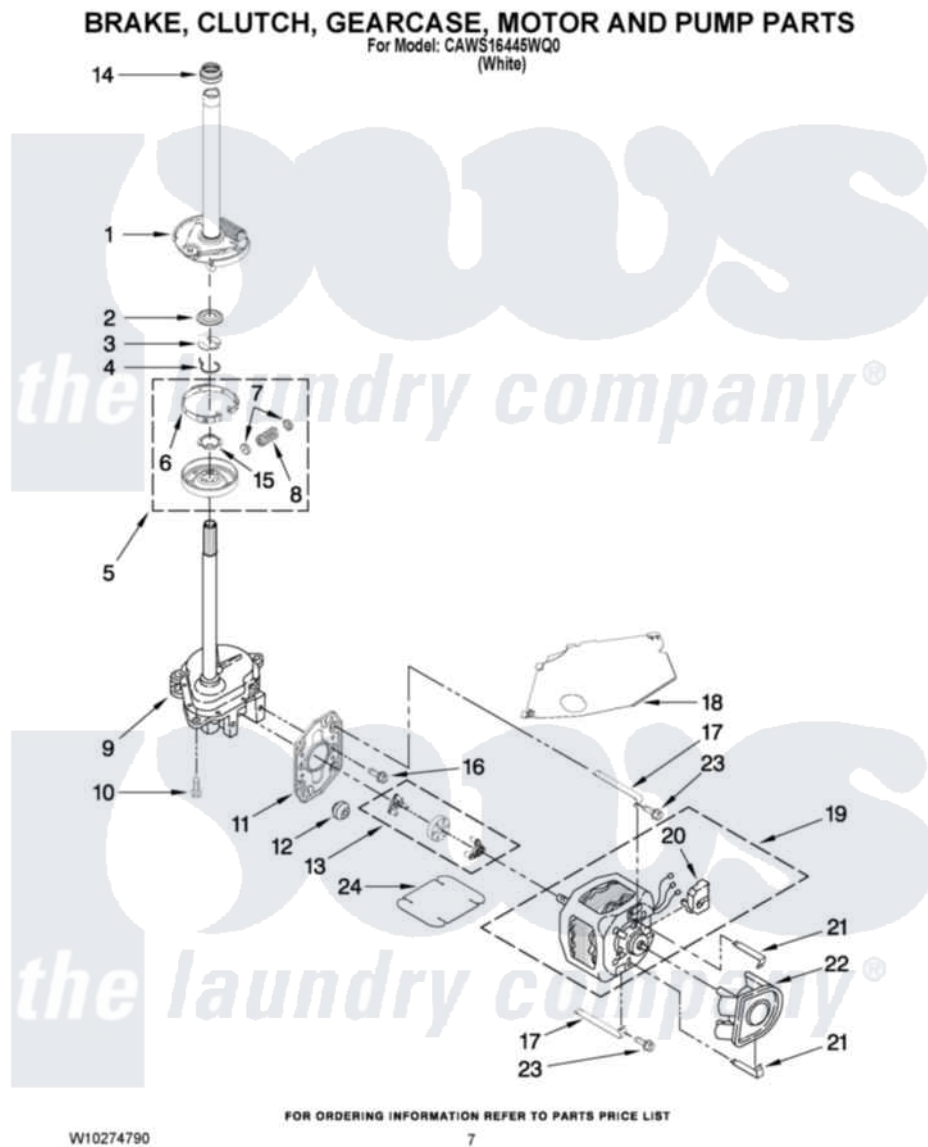

# Crosley CAWS16445WQ0 04 - BRAKE, CLUTCH, GEARCASE, MOTOR AND PUMP PARTS

Crosley [Residential Crosley CAWS16445WQ0 Washer Parts](#) Parts Diagram 04 - BRAKE, CLUTCH, GEARCASE, MOTOR AND PUMP PARTS  
Click on the part number to view part

Item	Original Part Number	Replaced By	Status	Part Description
1	388952	<a href="#">285792</a>		Basketdrive
2	<a href="#">63292</a>			Washer, Spin Tube Thrust
3	62697	<a href="#">W10080230</a>		Ring, Spin Tube Support
4	63283	<a href="#">285353</a>		Ring
5	3951311	<a href="#">285785</a>		Clutch
6	3951308	<a href="#">285790</a>		Lining
7	<a href="#">62646</a>			Cap, Clutch Spring
8	<a href="#">3946792</a>			Spring And Damper Assembly
9	3360630	<a href="#">3360629</a>		Gearcase
10	3357334	<a href="#">3400516</a>		Screw Anti-Rattle
11	<a href="#">62611</a>			Plate, Motor Mount To Gearcase
12	<a href="#">62691</a>			Grommet, Motor
13	3364003	<a href="#">285753A</a>		Coupling
14	<a href="#">8577374</a>			Seal, Centerpost

15	<a href="#">3355454</a>		Clip, Main Drive
16	<a href="#">3400516</a>		Screw Anti-Rattle
17	<a href="#">W10086010</a>		Retainer, Motor
18	<a href="#">3362089</a>		Shield, Tub To Motor
19	8528157	<a href="#">661600</a>	Motor, Main Drive
20	<a href="#">3952056</a>		Switch, Main Drive Motor
21	<a href="#">8546127</a>		Retainer, Pump
22	<a href="#">3363394</a>		Pump
23	3387485	<a href="#">273556</a>	Screw, 10-16 X 5/8
24	<a href="#">3946532</a>		Shield, Motor