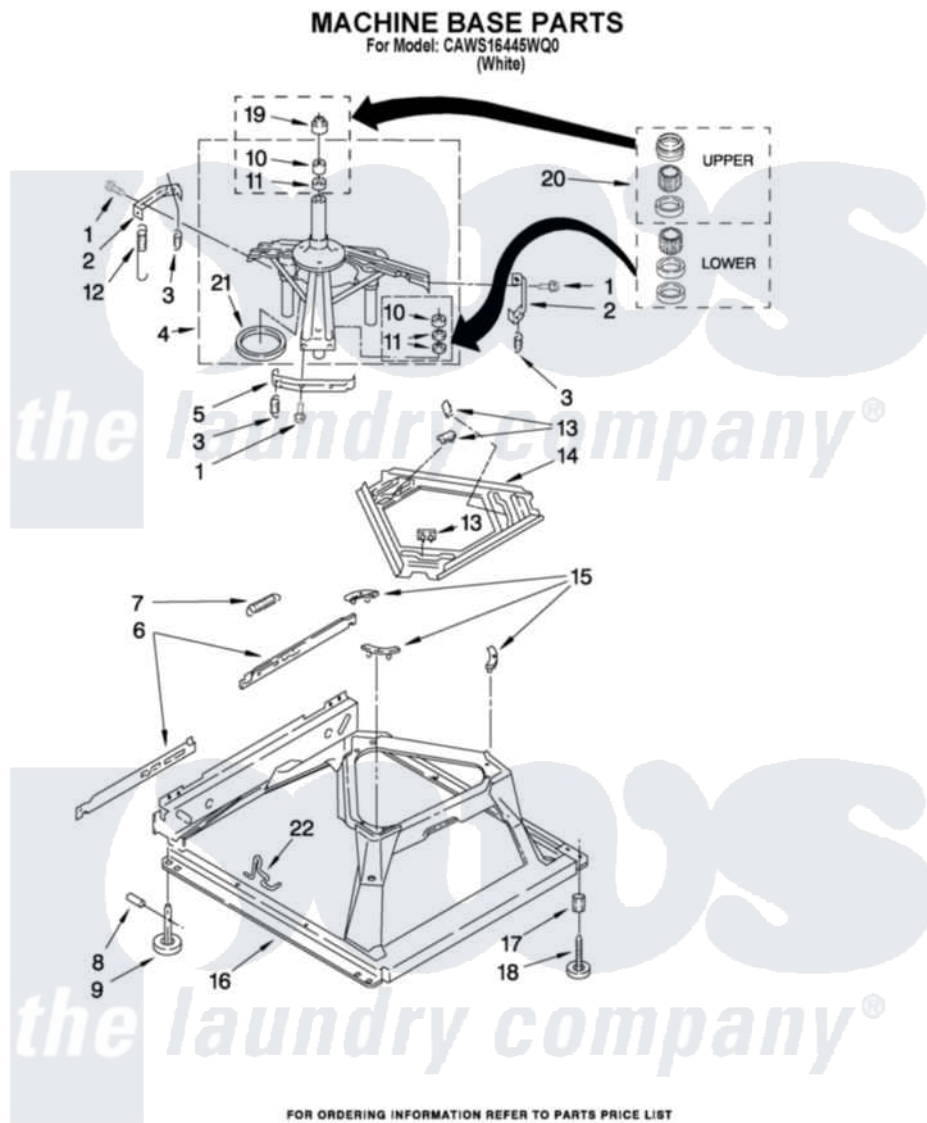

Crosley CAWS16445WQ0 05 - MACHINE BASE PARTS

8

W10274790

Crosley [Residential Crosley CAWS16445WQ0 Washer Parts](#) Parts Diagram 05 - MACHINE BASE PARTS
Click on the part number to view part

Item	Original Part Number	Replaced By	Status	Part Description
1	3400076			Screw, Bracket Mounting
2	64067			Bracket, Spring Outer
3	63907			Spring, Suspension
4	8575214	280184		Support
5	64065			Bracket, Spring Outer
6	63466			Link, Leveling Mechanism
7	62597	8316845		Spring
8	62837			Pin, Knurled
9	62596	285244		Feet-Leveling
10	8546455			Bearing, Centerpost
11	357409	359449		Seal, Agitator Shaft
12	W10250667			Spring, Counterweight
13	62568	285219		Pad
14	3946509			Plate, Suspension
15	3363660	285744		Pad
16	3946512	285771		Base

17	3359452	Nut, Lock
18	W10001130	Foot, Leveling
19	8577376	Seal, Centerpost
20	285203	Centerpost Bearing Kit
21	63134	Ring, Sound Deadening
22	W10145155	Retainer, Suspension Spring