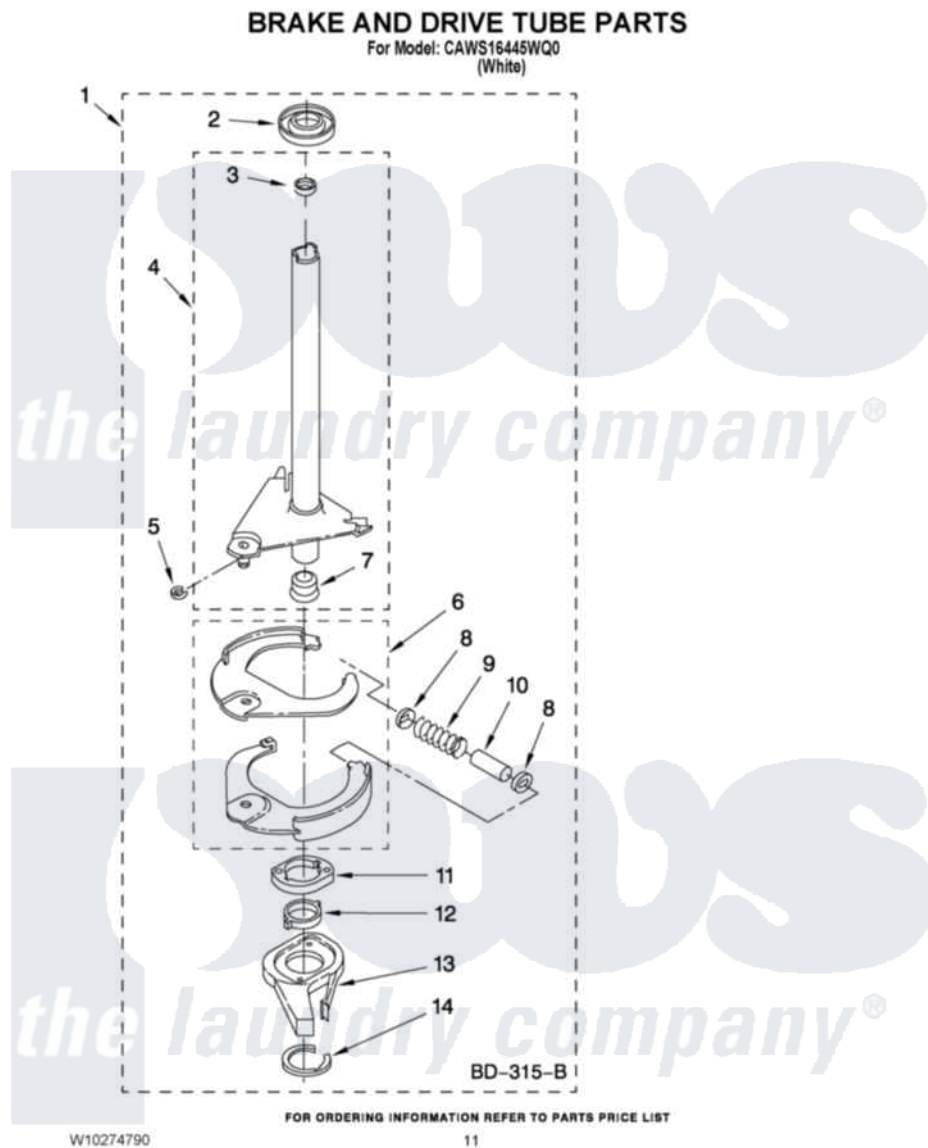

Crosley CAWS16445WQ0 07 - BRAKE AND DRIVE TUBE PARTS

Crosley [Residential Crosley CAWS16445WQ0 Washer Parts](#) Parts Diagram 07 - BRAKE AND DRIVE TUBE PARTS

Click on the part number to view part

Item	Original Part Number	Replaced By	Status	Part Description
1	388952	285792		Basketdrive
2	62658			Ring, Thrust
3	356427			Seal, Spin Pinion
4	64027	64208		Tube-Spin
5	64035	W10083190		Ring, Retaining
6	64232	285438		Shoe-Brake
7	62703	8546462		"T" Bearing, Spin Tube
8	3353956	285658		Sleeve
9	387806		Not Available	Spring, Brake
10	3355360	285658		Sleeve
11	661516	8546461		Cam, Brake Release
12	63022			Sleeve, Cam
13	64194	285790		Lining
14	90368	W10083200		Ring, Retaining
NI	285208			Lubricant