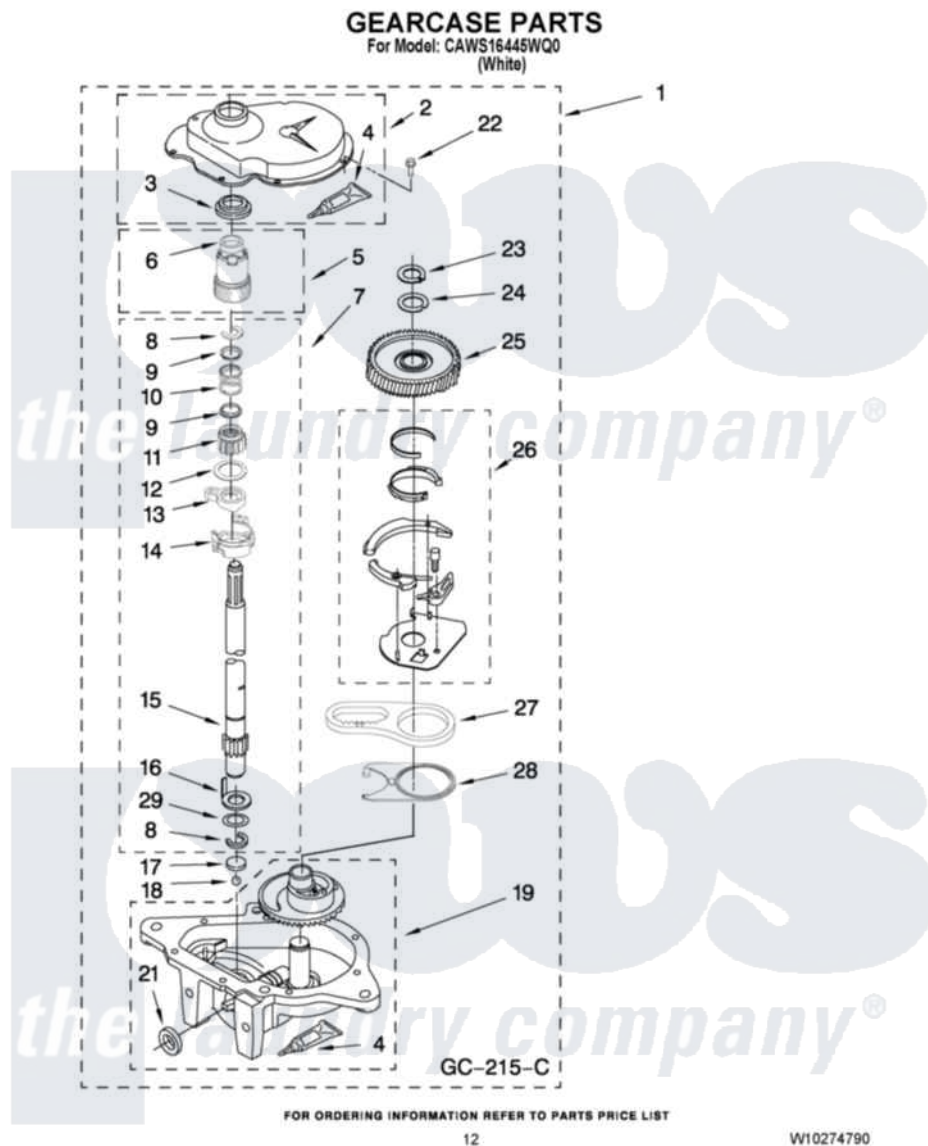

Crosley CAWS16445WQ0 08 - GEARCASE PARTS

Crosley [Residential Crosley CAWS16445WQ0 Washer Parts](#) Parts Diagram 08 - GEARCASE PARTS
Click on the part number to view part

Item	Original Part Number	Replaced By	Status	Part Description
1	3360630	3360629		Gearcase
2	285202			Cover, Gearcase
3	3349985			Seal, Gearcase Cover
4	285195			Sealer Sealer, Gasket
5	63320	285362		Gear and Pinion
6	356427			Seal, Spin Pinion
7	389387			Shaft, Agitator
8	90369		Not Available	Ring, Retaining (2)
9	62677			Retainer, Spring
10	62676			Spring, Agitator
11	63273	285509		Shaft, Agitator
12	62619			Washer, Agitator Gear
13	62580	285206		Cam-Agitator
14	62581	285206		Cam-Agitator
15	285509			Shaft, Agitator
16	62618			Washer, Cam Thrust

17	16018	285205	Bearing
18	85529	285205	Bearing
19	389230	285515	Gearcase
21	285352		Seal Kit, Thrust Plug
22	3351614		Screw, Gearcase Cover Mounting
23	3362552	285765	Ring-Retr
24	285735	285766	Washer Kit, Thrust
25	62570	285362	Gear and Pinon
26	388253	999516	Shelf-Glas
27	3349296	8546456	Rack, Connecting
28	62621		Actuator, Shift
29	388815		Washer, Intermediate 1 3976263 Miscellaneous Parts Bag 2 3976300 Washer, Inlet Hose 3 3366913 Clamp, Hose