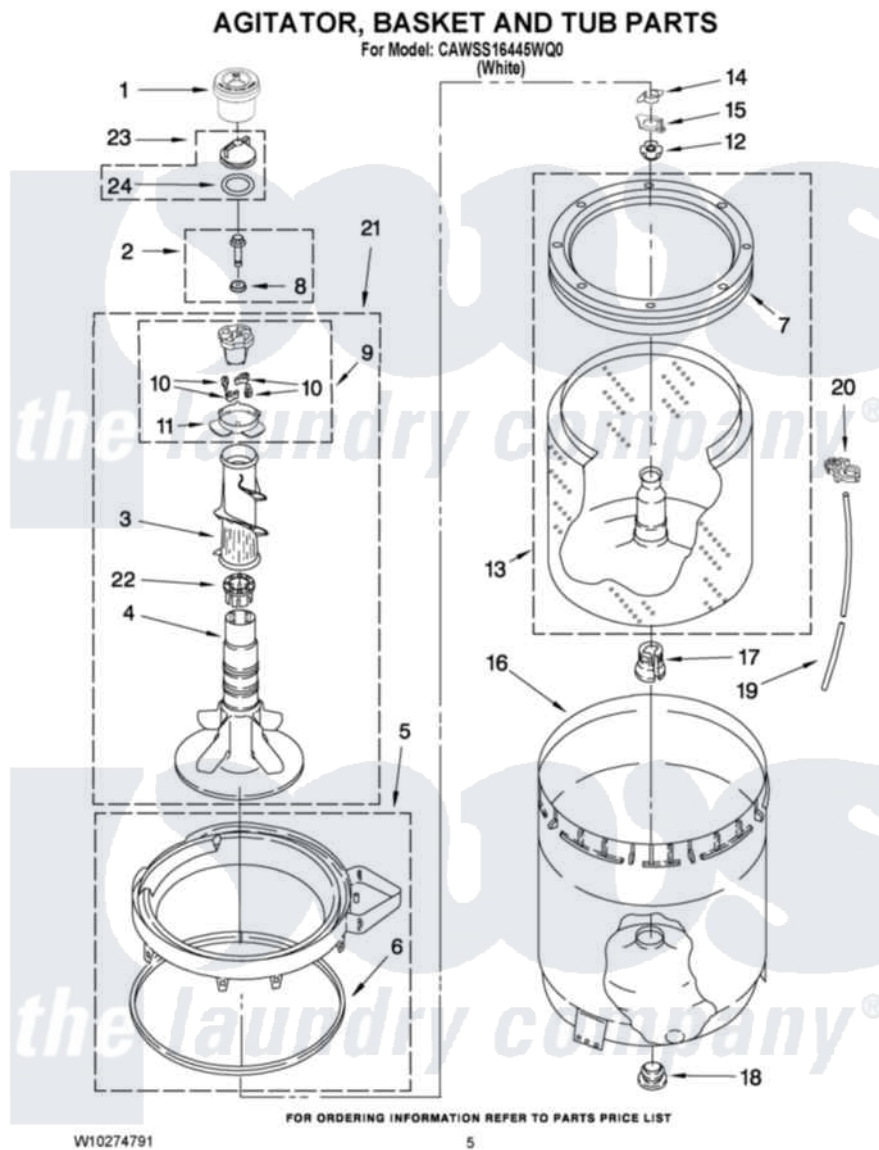

Crosley CAWSS16445WQ0 03 - AGITATOR, BASKET AND TUB PARTS

Crosley Residential Crosley CAWSS16445WQ0 Washer Parts Parts Diagram 03 - AGITATOR, BASKET AND TUB PARTS

Click on the part number to view part

Item	Original Part Number	Replaced By	Status	Part Description
1	8575076	8575076A		Dispenser
2	358237			Screw And Washer
3	3349019			Auger, Agitator
4	W10110020			Agitator
5	8528150	W10445870		Ring-Tub
6	3976308			Gasket, Tub Ring
7	W10006326			Balance Ring
8	3949550			Washer
9	3363663	285811		Cam-Agitator
10	3366877	80040		Dog-Agitator
11	3363661			Bearing, Driven Cam
12	W10116602			Nut, Spanner
13	W10006327			Basket And Balance Ring
14	3354845			Clip, Agitator
15	8543666			Washer, Agitator
16	63849			Strain Relief, Power Cord

17	389140		Tub Block, Basket Drive
18	383727		Gasket, Centerpodt
19	3347780	353244	Hose, Pressure Switch
20	2219077		Clip, Pressure Switch Hose
21	W10093672		Agitator
22	3350389	285587	Washer
23	3354733	W10074580	Cap, Barrier
24	W10072840		Fabric Softener