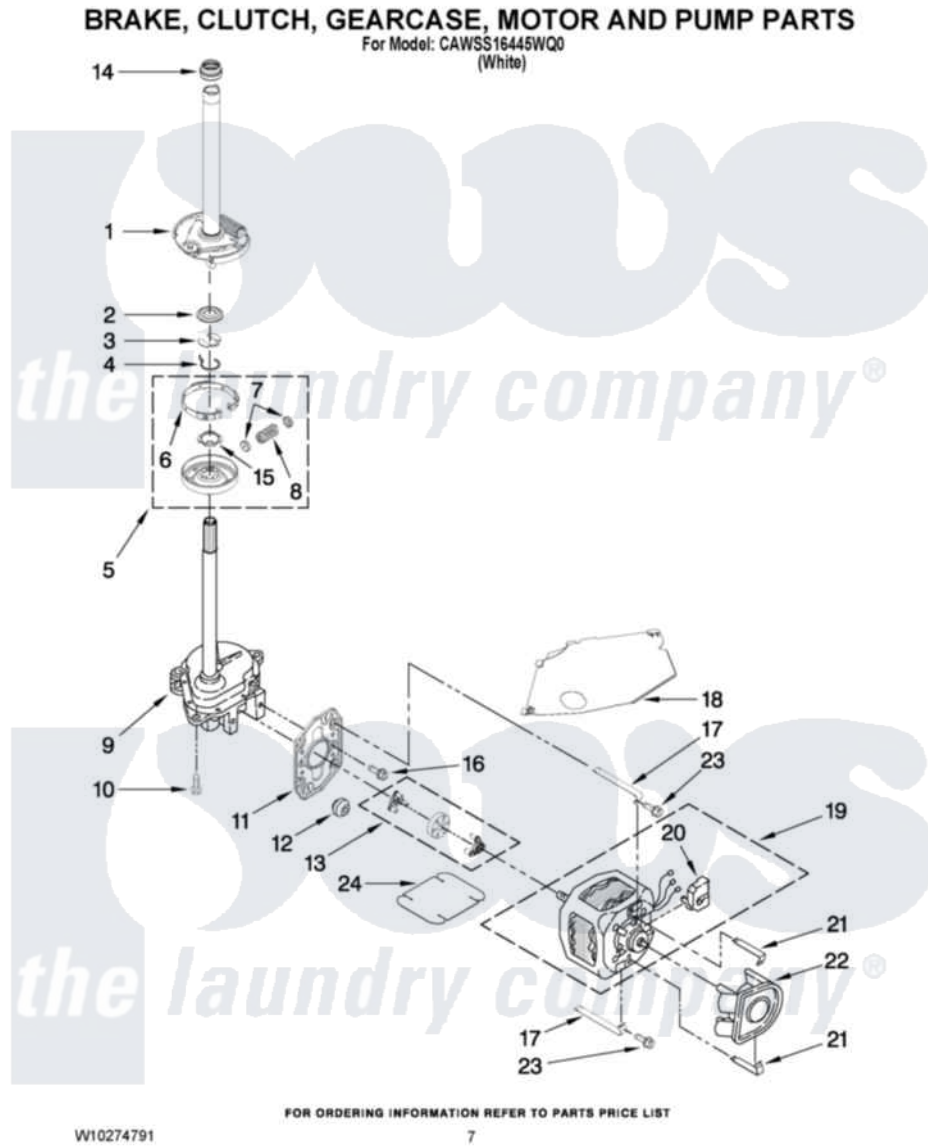

Crosley CAWSS16445WQ0 04 - BRAKE, CLUTCH, GEARCASE, MOTOR AND PUMP PARTS

Crosley [Residential Crosley CAWSS16445WQ0 Washer Parts](#) Parts Diagram 04 - BRAKE, CLUTCH, GEARCASE, MOTOR AND PUMP PARTS
Click on the part number to view part

Item	Original Part Number	Replaced By	Status	Part Description
1	388952	285792		Basketdrive
2	63292			Washer, Spin Tube Thrust
3	62697	W10080230		Ring, Spin Tube Support
4	63283	285353		Ring
5	3951311	285785		Clutch
6	3951308	285790		Lining
7	62646			Cap, Clutch Spring
8	3946792			Spring And Damper Assembly
9	3360630	3360629		Gearcase
10	3357334	3400516		Screw Anti-Rattle
11	62611			Plate, Motor Mount To Gearcase
12	62691			Grommet, Motor
13	3364003	285753A		Coupling
14	8577374			Seal, Centerpost

15	3355454		Clip, Main Drive
16	3400516		Screw Anti-Rattle
17	W10086010		Retainer, Motor
18	3362089		Shield, Tub To Motor
19	8528157	661600	Motor, Main Drive
20	3952056		Switch, Main Drive Motor
21	8546127		Retainer, Pump
22	3363394		Pump
23	3387485	273556	Screw, 10-16 X 5/8
24	3946532		Shield, Motor