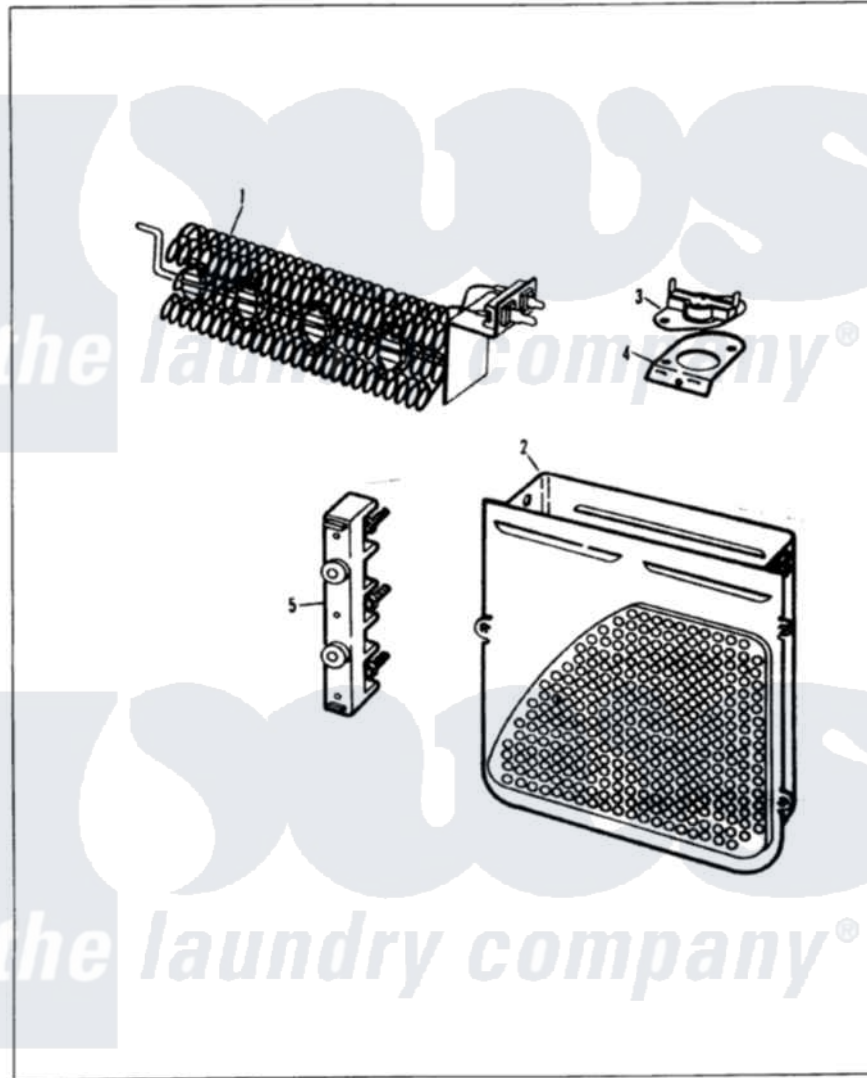

Crosley CDE20C5 04 - HEATER (ORIG. REV. A-C)

MASTER CARE

CDE20C5

HEATER

Issued 11/85

N-27-28

Crosley [Residential Crosley CDE20C5 Dryer Parts](#) Parts Diagram 04 - HEATER (ORIG. REV. A-C)

[Click on the part number to view part](#)

Item	Original Part Number	Replaced By	Status	Part Description
1	53-0500	LA-1044		Element
"	25-7863			Screw
2	53-0191			Heater Housing Assembly
"	25-7819	M0217225		Screw
3	53-0306	53-0771		Thermostat, Hi-Limit
"	W10124350		Not Available	NOT REQUIRED PART OR SEE NOTE
4	53-0285			Bracket, Thermostat
"	25-7741	W10116760		Screw
5	53-0166	53-1518		Block, Terminal
"	25-7803	3400074		Screw
"	25-6124		Not Available	NUT
"	25-3123		Not Available	WASHER, CUP
"	25-3122			Washer, Flat
"	25-0027	112432		Nut