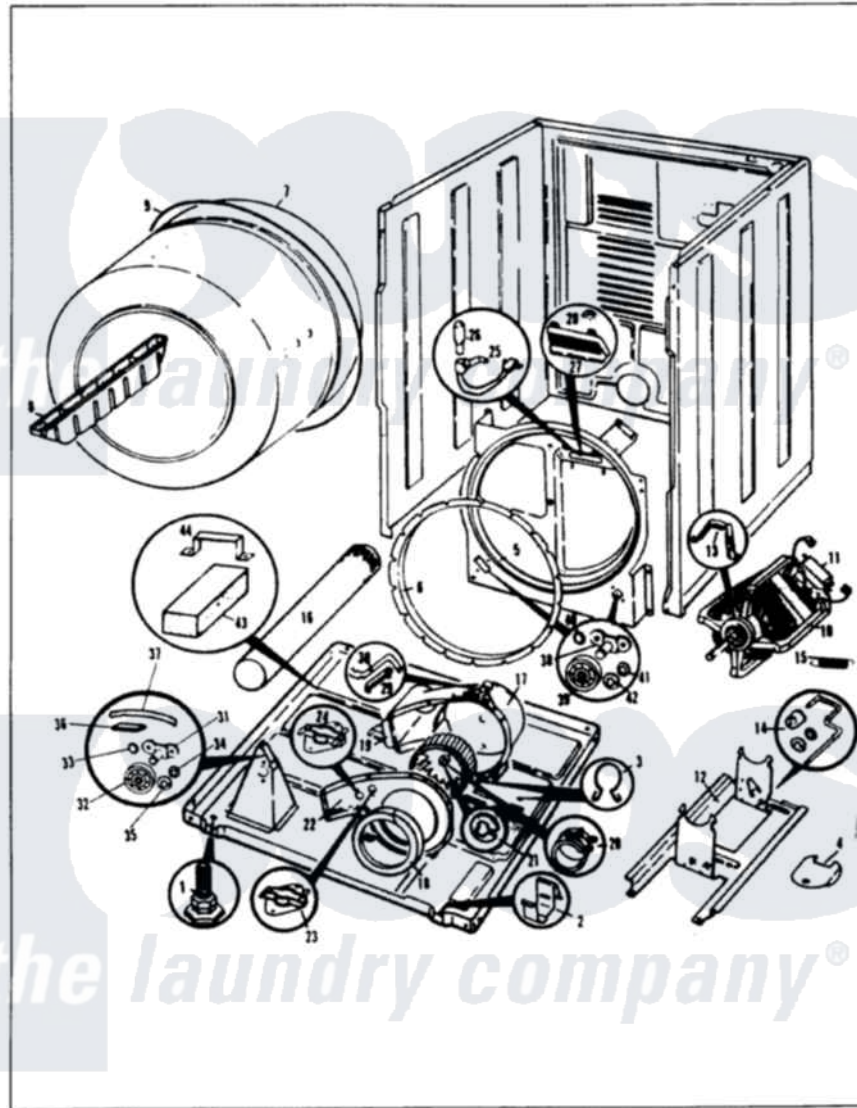

# Crosley CDE20C5A 01 - CYLINDER & DRIVE (ORIG.-REV. A-C)

MASTER CARE

CDE20C5

CYLINDER & DRIVE

Issued 11/85

N-27-25

Crosley [Residential Crosley CDE20C5A Dryer Parts](#) Parts Diagram 01 - CYLINDER & DRIVE (ORIG.-REV. A-C)  
 Click on the part number to view part

Item	Original Part Number	Replaced By	Status	Part Description
1	63-5519		Not Available	LEG, LEVELING
2	<a href="#">53-0120</a>			Clip, Front Panel
3	25-7027	<a href="#">16515</a>		Clip
4	25-7741	<a href="#">W10116760</a>		Screw
"	53-0153		Not Available	SHIELD, WIRING
5	53-0691	<a href="#">LA-1054</a>		Dryer Bulkhead Kit
"	25-7733	<a href="#">681414</a>		Screw, 10AB X 1/2
6	53-0218	<a href="#">31001747</a>		Seal Assembly
7	53-0178	<a href="#">53-1250</a>		Cylinder
8	53-0117		Not Available	BAFFLE, GRAY
"	25-7759	<a href="#">3196164</a>		Screw
9	53-0186	<a href="#">341241</a>		Belt
"	<a href="#">LA-1004</a>			Motor Mtg. Kit
10	53-0189	<a href="#">LA-1004</a>		Motor Mtg. Kit
11	73-0467		Not Available	MOTOR SWITCH
"	<a href="#">53-0332</a>			Motor Switch