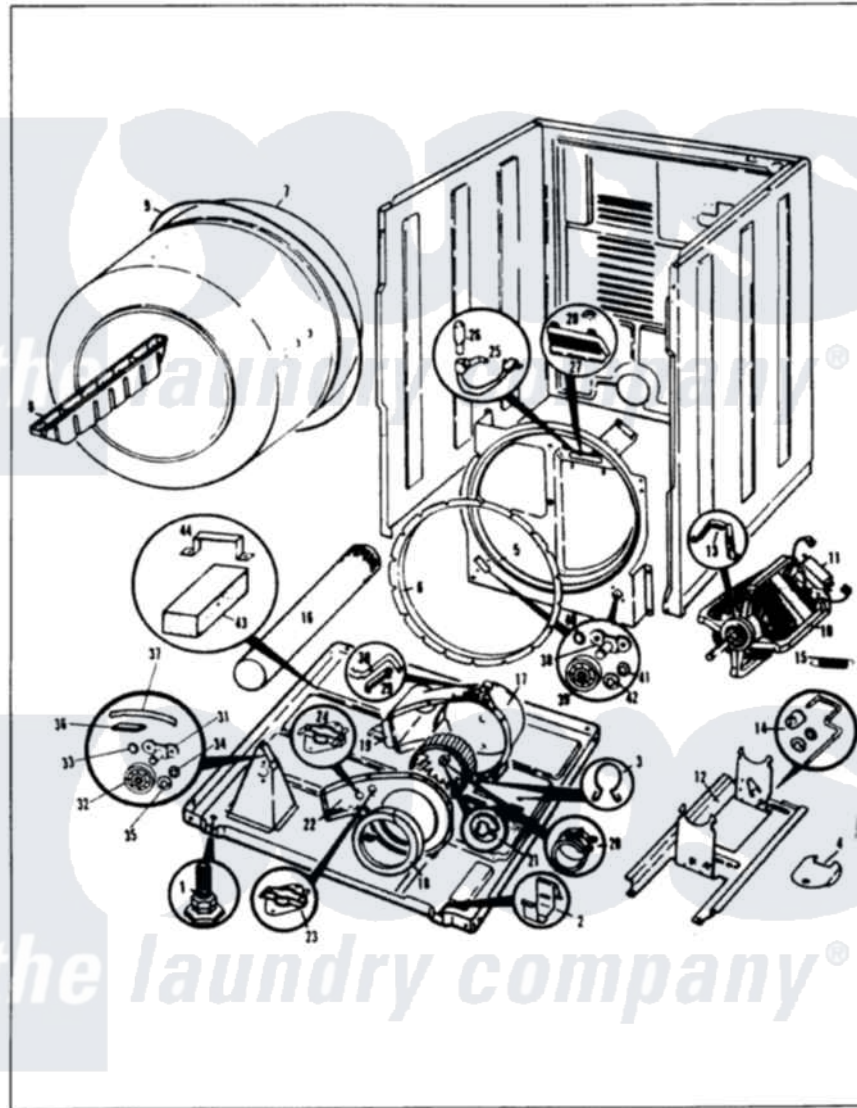

# Crosley CDE20C5H 01 - CYLINDER & DRIVE (ORIG.-REV. A-C)

MASTER CARE

CDE20C5

CYLINDER & DRIVE

Issued 11/85

N-27-25

Crosley [Residential Crosley CDE20C5H Dryer Parts](#) Parts Diagram 01 - CYLINDER & DRIVE (ORIG.-REV. A-C)  
 Click on the part number to view part

Item	Original Part Number	Replaced By	Status	Part Description
1	63-5519		Not Available	LEG, LEVELING
2	<a href="#">53-0120</a>			Clip, Front Panel
3	25-7027	<a href="#">16515</a>		Clip
4	25-7741	<a href="#">W10116760</a>		Screw
"	53-0153		Not Available	SHIELD, WIRING
5	53-0691	<a href="#">LA-1054</a>		Dryer Bulkhead Kit
"	25-7733	<a href="#">681414</a>		Screw, 10AB X 1/2
6	53-0218	<a href="#">31001747</a>		Seal Assembly
7	53-0178	<a href="#">53-1250</a>		Cylinder
8	53-0117		Not Available	BAFFLE, GRAY
"	25-7759	<a href="#">3196164</a>		Screw
9	53-0186	<a href="#">341241</a>		Belt
"	<a href="#">LA-1004</a>			Motor Mtg. Kit
10	53-0189	<a href="#">LA-1004</a>		Motor Mtg. Kit
11	73-0467		Not Available	MOTOR SWITCH
"	<a href="#">53-0332</a>			Motor Switch