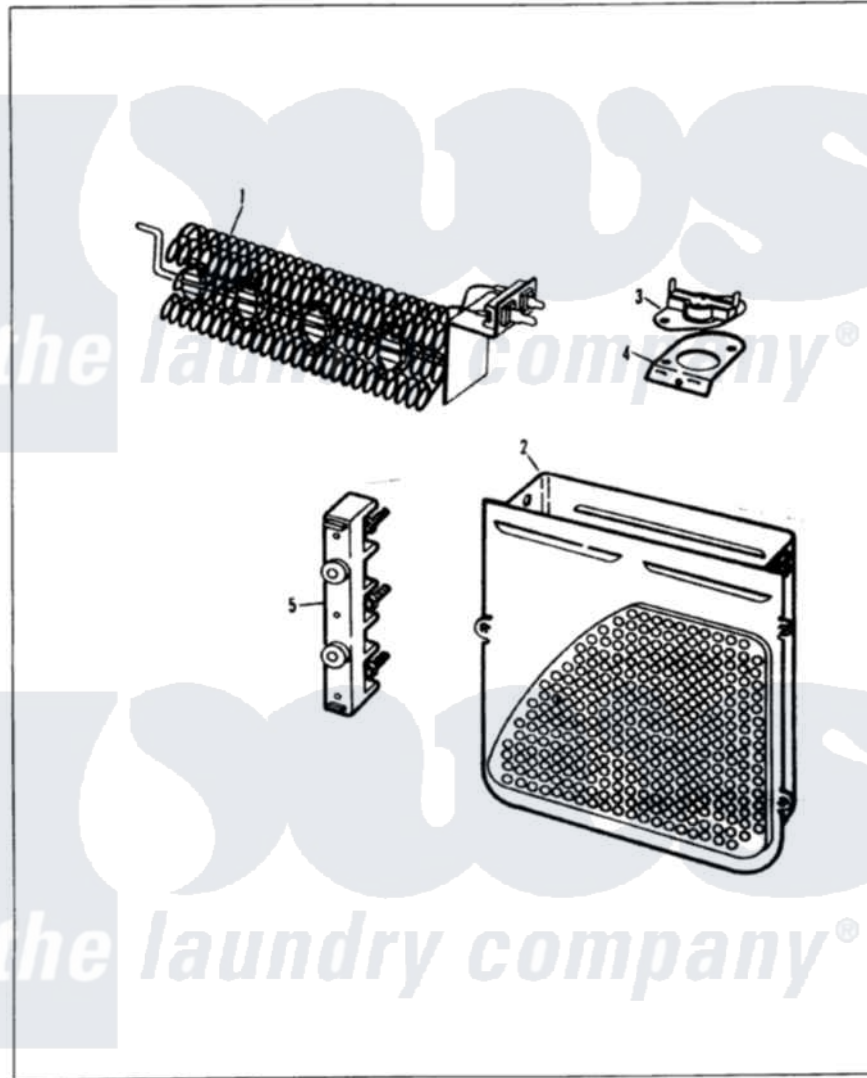

Crosley CDE20C5H 02 - HEATER (ORIG. REV. A-C)

MASTER CARE

CDE20C5

HEATER

Issued 11/85

N-27-28

Crosley [Residential Crosley CDE20C5H Dryer Parts](#) Parts Diagram 02 - HEATER (ORIG. REV. A-C)
 Click on the part number to view part

Item	Original Part Number	Replaced By	Status	Part Description
1	53-0500	LA-1044		Element
"	25-7863			Screw
2	53-0191			Heater Housing Assembly
"	25-7819	M0217225		Screw
3	53-0306	53-0771		Thermostat, Hi-Limit
"	W10124350		Not Available	NOT REQUIRED PART OR SEE NOTE
4	53-0285			Bracket, Thermostat
"	25-7741	W10116760		Screw
5	53-0166	53-1518		Block, Terminal
"	25-7803	3400074		Screw
"	25-6124		Not Available	NUT
"	25-3123		Not Available	WASHER, CUP
"	25-3122			Washer, Flat
"	25-0027	112432		Nut