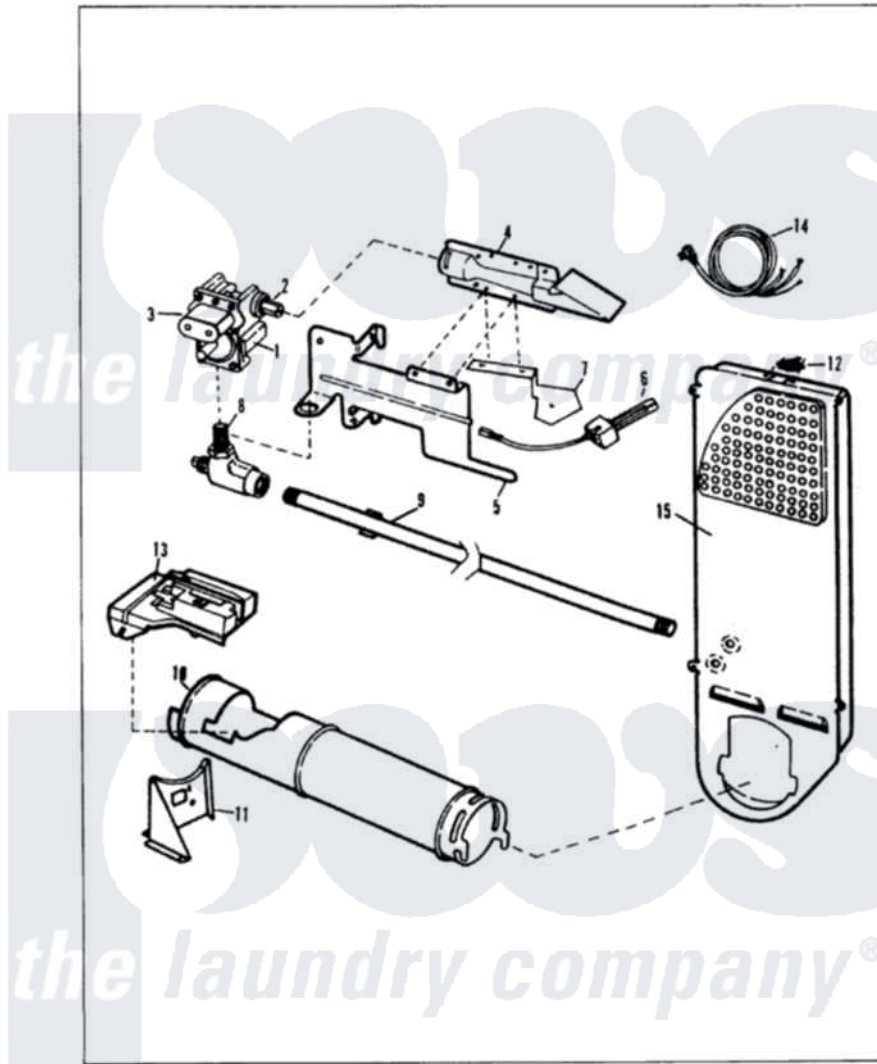

Crosley CDE20C7 01 - CONTROL PANEL (ORIG. REV. A-C)

MASTER CARE CDG20C7 GAS CARRYING

Issued 11/85

N-27-29

Crosley [Residential Crosley CDE20C7 Dryer Parts](#) Parts Diagram 01 - CONTROL PANEL (ORIG. REV. A-C)
 Click on the part number to view part

Item	Original Part Number	Replaced By	Status	Part Description
1	33-9668		Not Available	WRAPPER
2	25-7649	910187		Screw
"	53-0320		Not Available	CONTROL PANEL
3	33-6766			RH End Cap
4	33-6765			LH End Cap
"	25-7760			Screw
5	25-3092	90767		Screw, 8A X 3/8 HeX Washer Head Tapping
"	53-0243		Not Available	CONTROL SHIELD
6	53-0546		Not Available	TIMER
"	63-5685	63-5613		Timer
"	63-6690		Not Available	TIMER
"	25-0205	216412		Screw, Bracket To Timer
7	53-0386		Not Available	KNOB ASM
"	53-0671		Not Available	KNOB/SKIRT ASM
"	25-6044			Set Screw
8	35-0158		Not Available	SELECTOR KNOB

9	25-3092	90767		Screw, 8A X 3/8 HeX Washer Head Tapping
"	63-6731	53-1639		Buzzer Assembly
10	25-7461		Not Available	CLIP
11	53-0392		Not Available	SELECTOR SWITCH
"	25-3092	90767		Screw, 8A X 3/8 HeX Washer Head Tapping
12	25-3092	90767		Screw, 8A X 3/8 HeX Washer Head Tapping
"	33-8909		Not Available	SHIELD
13	63-6743	31001484		Resistor Assembly
14	25-3092	90767		Screw, 8A X 3/8 HeX Washer Head Tapping
"	53-0346	53-1263		Rotary Switch