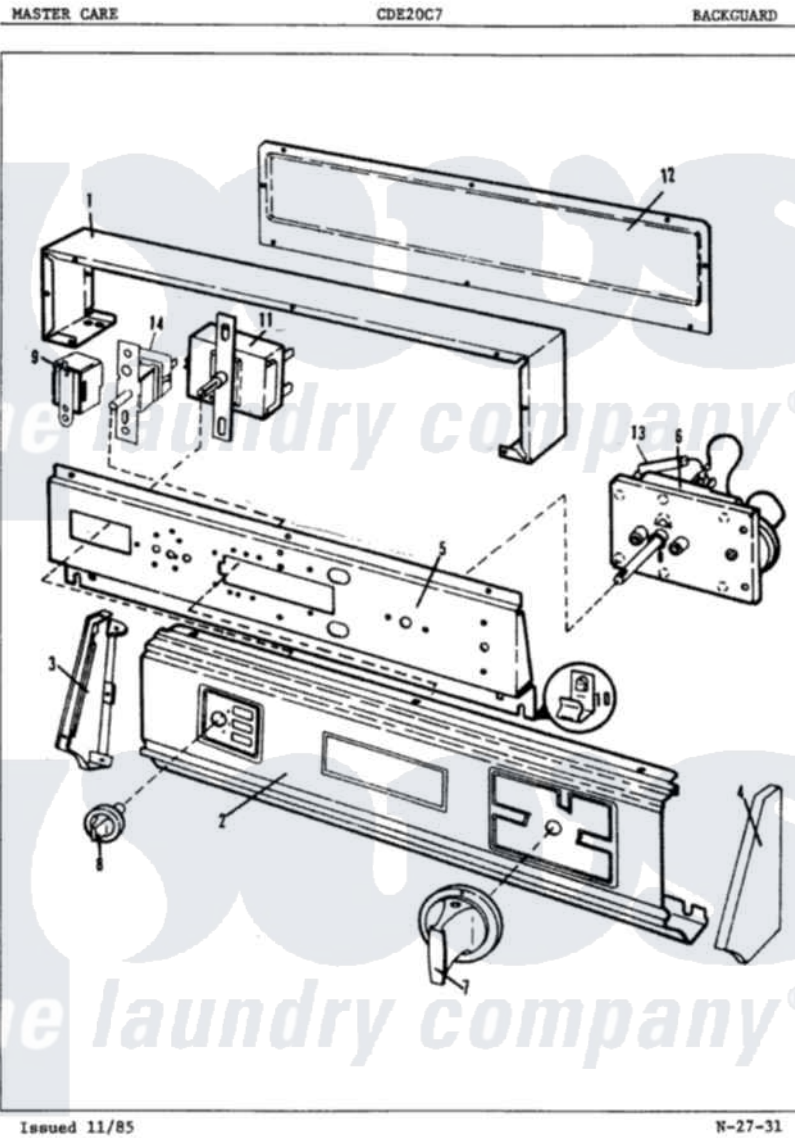

Crosley CDE20C7 03 - EXTERIOR (ORIG. REV. A-C)

Crosley Residential Crosley CDE20C7 Dryer Parts Parts Diagram 03 - EXTERIOR (ORIG. REV. A-C)
 Click on the part number to view part

| Item | Original Part Number | Replaced By | Status | Part Description |
|------|-------------------------|---------------------------|---------------|---|
| 1 | 53-0124 | | Not Available | CABINET TOP |
| 2 | 53-0667 | 31001714 | | Cabinet And Base Assembly |
| 3 | 63-5712 | | | Hinge, Cabinet Top |
| 4 | 33-0930 | | | Pad, Top Hinge |
| " | 25-3092 | 90767 | | Screw, 8A X 3/8 HeX Washer Head Tapping |
| 5 | 25-3034 | | | Clip, Wiring |
| 6 | 33-2653 | | | Bumper, Cabinet |
| 7 | 53-0126 | 31001771 | | Panel, Front |
| 10 | 25-7817 | | Not Available | CLIP, U-TYPE |
| " | 25-7820 | 489478 | | Screw, 8 X 1/2 |
| 11 | 25-7220 | | | Clip, Cabinet Top |
| 12 | 63-6148 | 53-0643 | | Pin, Locator |
| 13 | 53-0200 | | | Sleeve, Locator Pin |
| " | 25-0224 | 3400029 | | Nut, Adapter Plate |
| 14 | 53-0100 | 12001324 | | Duct Kit, Collector |
| " | 25-7810 | 415013-35 | | Screw |