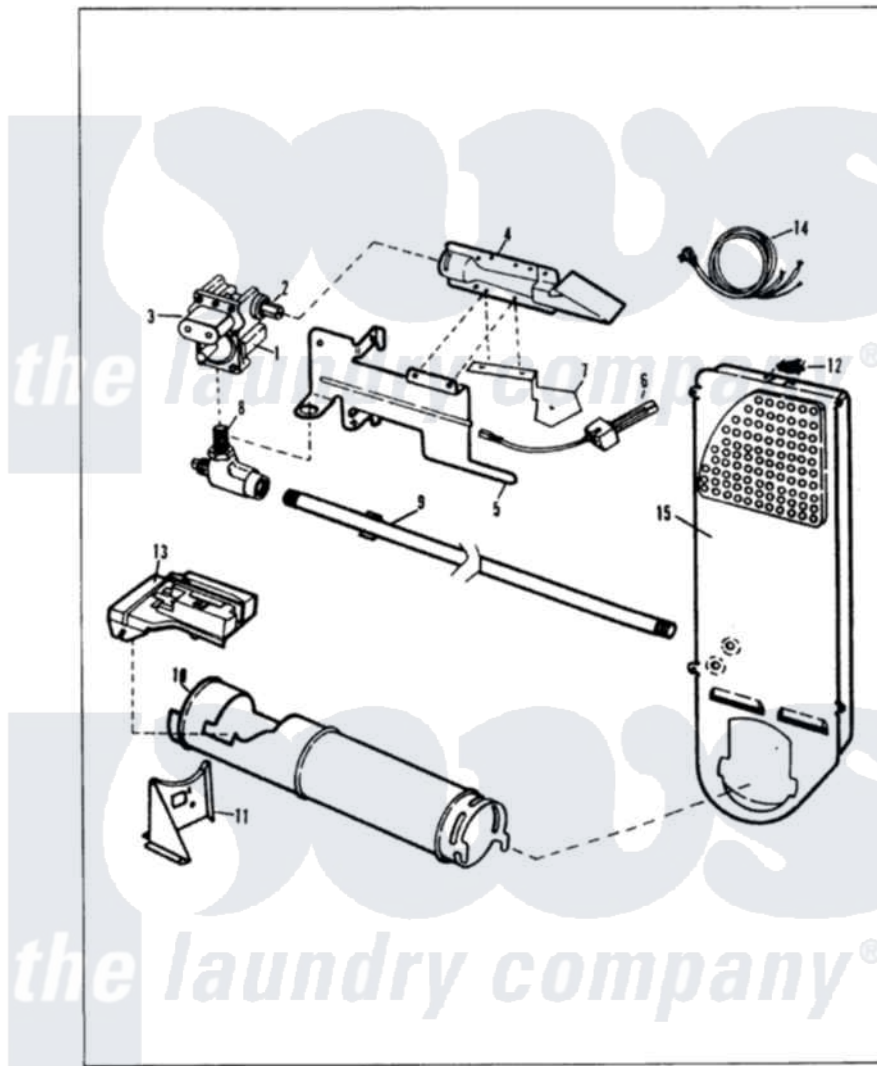

# Crosley CDE20C7A 01 - CONTROL PANEL (ORIG. REV. A-C)

MASTER CARE CDG20C7 GAS CARRYING

Issued 11/85

N-27-29

Crosley [Residential Crosley CDE20C7A Dryer Parts](#) Parts Diagram 01 - CONTROL PANEL (ORIG. REV. A-C)  
 Click on the part number to view part

Item	Original Part Number	Replaced By	Status	Part Description
1	33-9668		Not Available	WRAPPER
2	25-7649	<a href="#">910187</a>		Screw
"	53-0320		Not Available	CONTROL PANEL
3	<a href="#">33-6766</a>			RH End Cap
4	<a href="#">33-6765</a>			LH End Cap
"	<a href="#">25-7760</a>			Screw
5	25-3092	<a href="#">90767</a>		Screw, 8A X 3/8 HeX Washer Head Tapping
"	53-0243		Not Available	CONTROL SHIELD
6	53-0546		Not Available	TIMER
"	63-5685	<a href="#">63-5613</a>		Timer
"	63-6690		Not Available	TIMER
"	25-0205	<a href="#">216412</a>		Screw, Bracket To Timer
7	53-0386		Not Available	KNOB ASM
"	53-0671		Not Available	KNOB/SKIRT ASM
"	<a href="#">25-6044</a>			Set Screw
8	35-0158		Not Available	SELECTOR KNOB

9	25-3092	<a href="#">90767</a>		Screw, 8A X 3/8 HeX Washer Head Tapping
"	63-6731	<a href="#">53-1639</a>		Buzzer Assembly
10	25-7461		Not Available	CLIP
11	53-0392		Not Available	SELECTOR SWITCH
"	25-3092	<a href="#">90767</a>		Screw, 8A X 3/8 HeX Washer Head Tapping
12	25-3092	<a href="#">90767</a>		Screw, 8A X 3/8 HeX Washer Head Tapping
"	33-8909		Not Available	SHIELD
13	63-6743	<a href="#">31001484</a>		Resistor Assembly
14	25-3092	<a href="#">90767</a>		Screw, 8A X 3/8 HeX Washer Head Tapping
"	53-0346	<a href="#">53-1263</a>		Rotary Switch