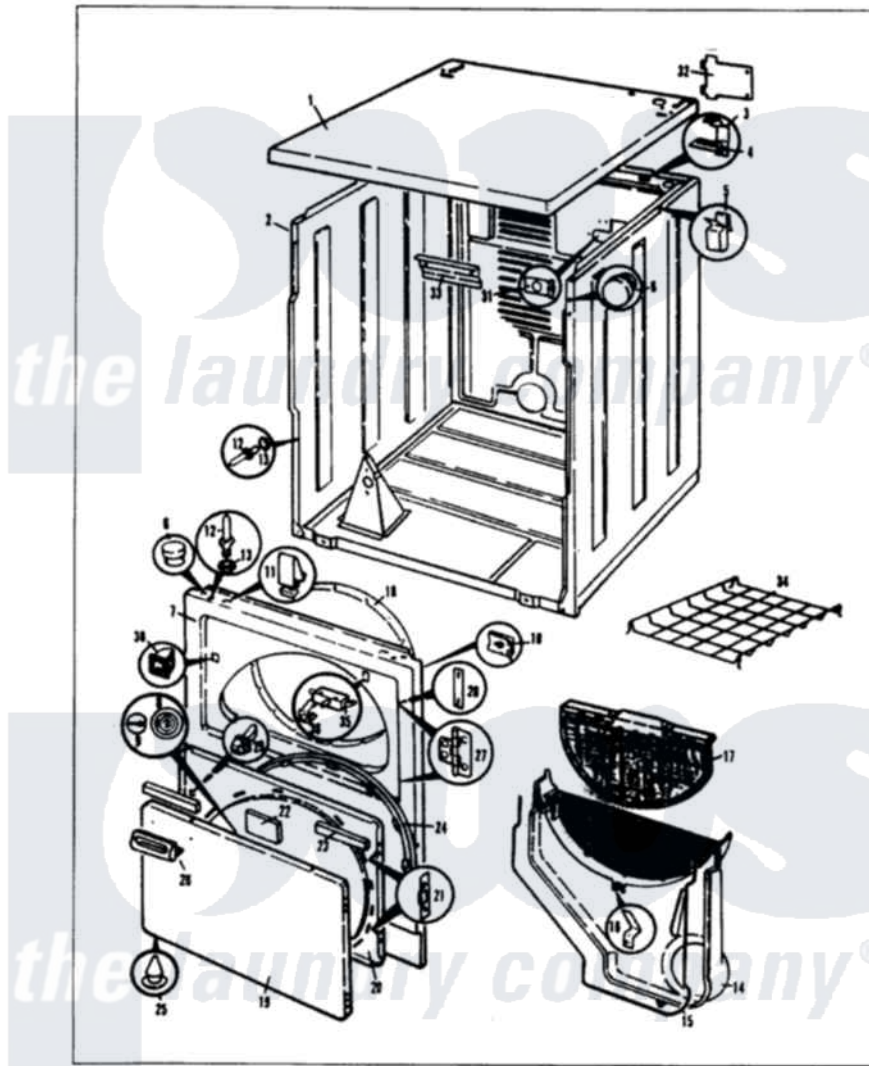

# Crosley CDE20C7A 02 - CYLINDER & DRIVE (ORIG.-REV. A-C)

MASTER CARE

CDG20C7

EXTERIOR

Issued 11/85

H-27-23

Crosley [Residential Crosley CDE20C7A Dryer Parts](#) Parts Diagram 02 - CYLINDER & DRIVE (ORIG.-REV. A-C)  
 Click on the part number to view part

Item	Original Part Number	Replaced By	Status	Part Description
1	63-5519		Not Available	LEG, LEVELING
2	<a href="#">53-0120</a>			Clip, Front Panel
3	25-7027	<a href="#">16515</a>		Clip
4	25-7741	<a href="#">W10116760</a>		Screw
"	53-0153		Not Available	SHIELD, WIRING
5	53-0691	<a href="#">LA-1054</a>		Dryer Bulkhead Kit
"	25-7733	<a href="#">681414</a>		Screw, 10AB X 1/2
6	53-0218	<a href="#">31001747</a>		Seal Assembly
7	53-0178	<a href="#">53-1250</a>		Cylinder
8	53-0117		Not Available	BAFFLE, GRAY
"	25-7759	<a href="#">3196164</a>		Screw
9	53-0186	<a href="#">341241</a>		Belt
"	<a href="#">LA-1004</a>			Motor Mtg. Kit
10	53-0189	<a href="#">LA-1004</a>		Motor Mtg. Kit
11	73-0467		Not Available	MOTOR SWITCH
"	<a href="#">53-0332</a>			Motor Switch