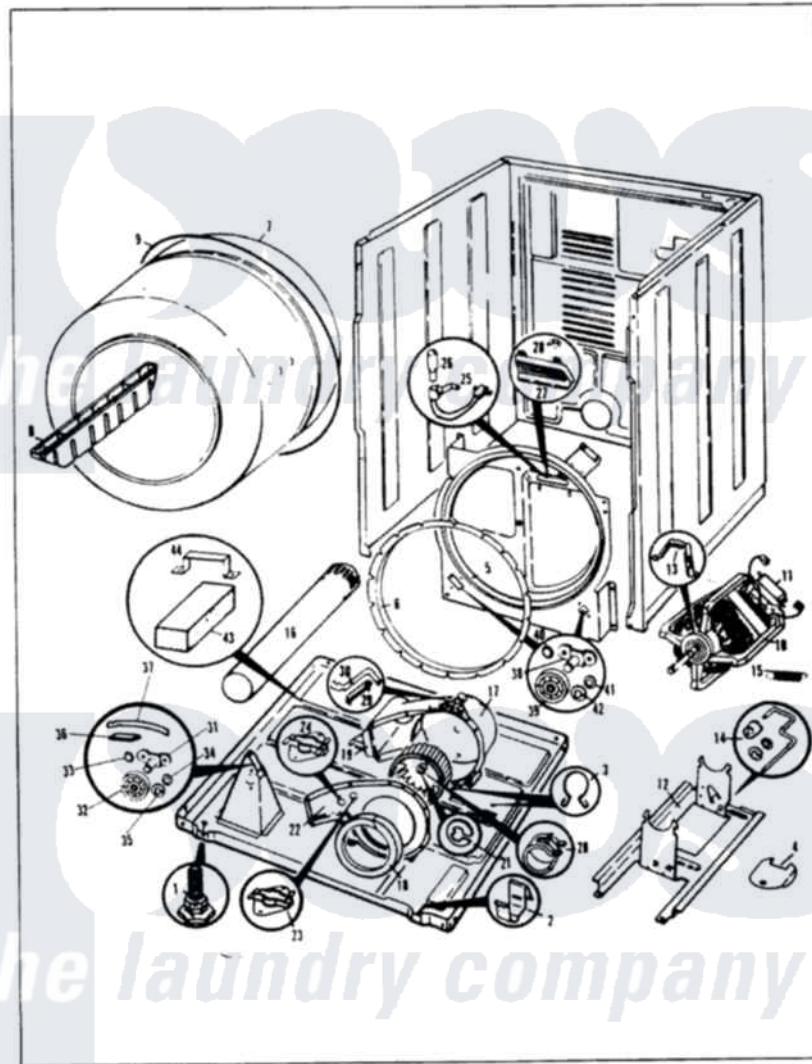

Crosley CDE20M6 03 - CYLINDER & DRIVE (ORIG.-REV. A-D)

MASTER CARE

CDE20M6

CYLINDER & DRIVE

Issued 1/86

N-27-25

Crosley [Residential Crosley CDE20M6 Dryer Parts](#) Parts Diagram 03 - CYLINDER & DRIVE (ORIG.-REV. A-D)
 Click on the part number to view part

Item	Original Part Number	Replaced By	Status	Part Description
1	63-5519		Not Available	LEG, LEVELING
2	53-0120			Clip, Front Panel
3	25-7027	16515		Clip
4	25-7741	W10116760		Screw
"	53-0153		Not Available	SHIELD, WIRING
5	53-0691	LA-1054		Dryer Bulkhead Kit
"	25-7733	681414		Screw, 10AB X 1/2
6	53-0282	31001637		Seal Assembly, Cylinder Front
7	53-0178	53-1250		Cylinder
8	25-7759	3196164		Screw
"	53-0117		Not Available	BAFFLE, GRAY
9	LA-1004			Motor Mtg. Kit
"	53-0186	341241		Belt
10	53-0189	LA-1004		Motor Mtg. Kit
11	73-0467		Not Available	MOTOR SWITCH
"	53-0332			Motor Switch