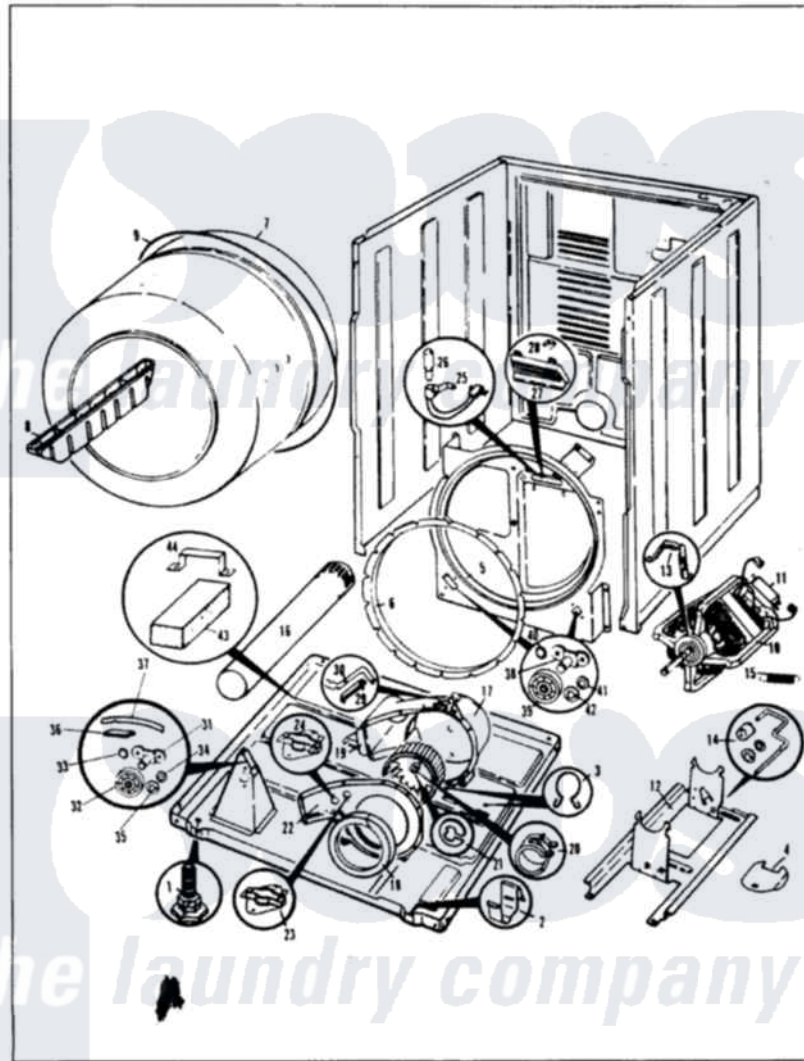

Crosley CDE20M6 04 - CYLINDER & DRIVE (REV. E-F)

MASTER CARE

CDE20M6

CYLINDER & DRIVE

Issued 1/86

N-27-25

Crosley Residential Crosley CDE20M6 Dryer Parts Parts Diagram 04 - CYLINDER & DRIVE (REV. E-F)
 Click on the part number to view part

Item	Original Part Number	Replaced By	Status	Part Description
1	63-5519		Not Available	LEG, LEVELING
2	53-0120			Clip, Front Panel
3	25-7027	16515		Clip
4	25-7741	W10116760		Screw
"	53-0153		Not Available	SHIELD, WIRING
5	53-0691	LA-1054		Dryer Bulkhead Kit
"	25-7733	681414		Screw, 10AB X 1/2
6	53-0282	31001637		Seal Assembly, Cylinder Front
7	53-0178	53-1250		Cylinder
8	53-0117		Not Available	BAFFLE, GRAY
"	25-7759	3196164		Screw
9	LA-1004			Motor Mtg. Kit
"	53-0186	341241		Belt
10	53-0189	LA-1004		Motor Mtg. Kit
11	73-0467		Not Available	MOTOR SWITCH
"	53-0332			Motor Switch