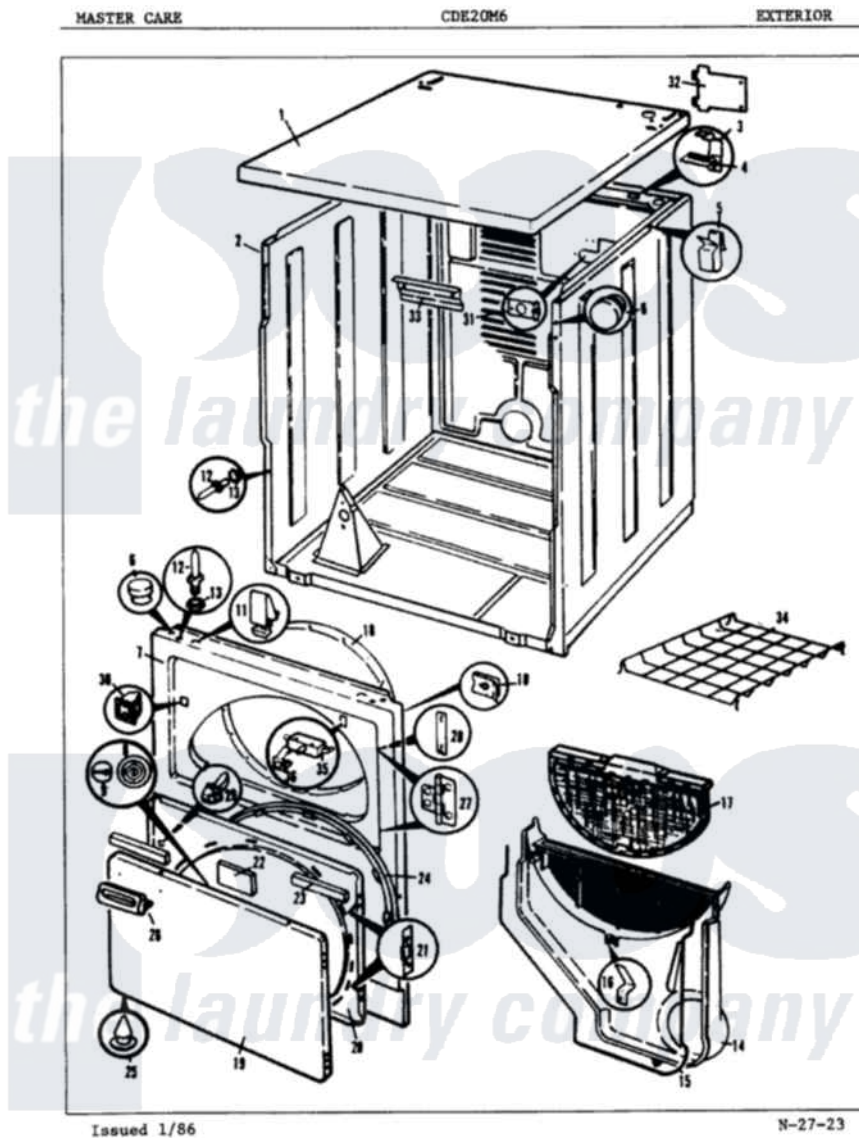

# Crosley CDE20M6 05 - EXTERIOR (ORIG. REV. A-D)

Crosley [Residential Crosley CDE20M6 Dryer Parts](#) Parts Diagram 05 - EXTERIOR (ORIG. REV. A-D)  
 Click on the part number to view part

Item	Original Part Number	Replaced By	Status	Part Description
1	53-0124		Not Available	CABINET TOP
2	53-0667	<a href="#">31001714</a>		Cabinet And Base Assembly
3	<a href="#">63-5712</a>			Hinge, Cabinet Top
4	25-3092	<a href="#">90767</a>		Screw, 8A X 3/8 HeX Washer Head Tapping
"	<a href="#">33-0930</a>			Pad, Top Hinge
5	<a href="#">25-3034</a>			Clip, Wiring
6	<a href="#">33-2653</a>			Bumper, Cabinet
7	53-0126	<a href="#">31001771</a>		Panel, Front
10	25-7820	<a href="#">489478</a>		Screw, 8 X 1/2
"	25-7817		Not Available	CLIP, U-TYPE
11	<a href="#">25-7220</a>			Clip, Cabinet Top
12	63-6148	<a href="#">53-0643</a>		Pin, Locator
13	25-0224	<a href="#">3400029</a>		Nut, Adapter Plate
"	<a href="#">53-0200</a>			Sleeve, Locator Pin
14	25-7810	<a href="#">415013-35</a>		Screw
"	53-0917	<a href="#">12001324</a>		Duct Kit, Collector